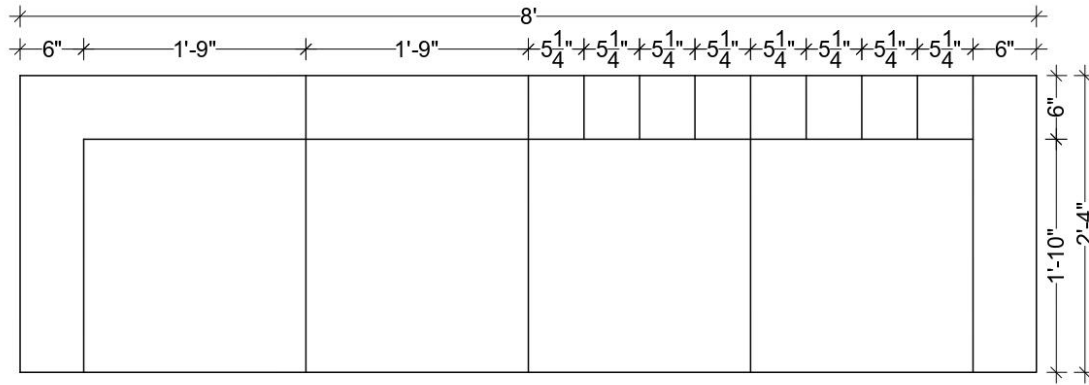

PROPORTION:  
NOT TO SCALE

DRAWING:  
DRAWING AREA 2 SEATER SOFA

PLAN

REFERENCE IMAGE

ELEVATION

SIDE ELEVATION

DELUSION INTERIO  
DESIGN | DECOR | DETAIL

DELUSION INTERIO PVT. LTD., GMS ROAD, DEHRADUN