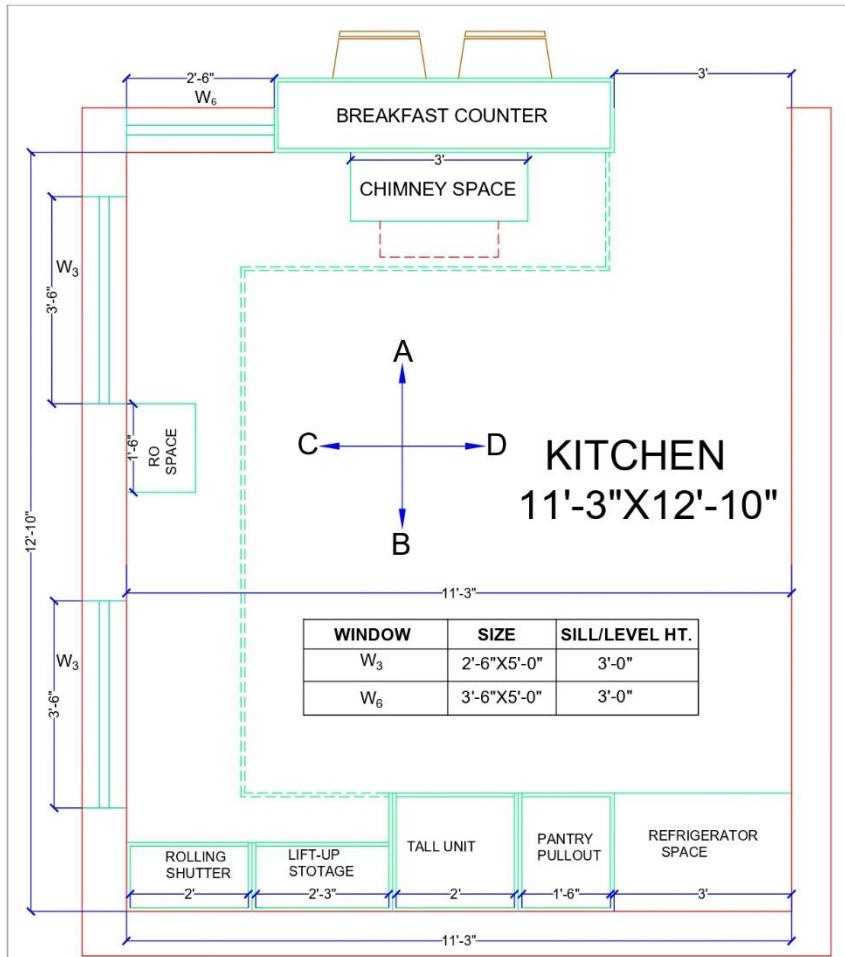

ABOVE COUNTER PLAN   GROUND FLOOR

  DELUSION INTERIO DESIGN & CONSTRUCTION	DELUSION INTERIO PVT. LTD., GMS ROAD, DEHRADUN				
	CLIENT NAME: Mr. Rameshwer Lodhi	PROJECT: Proposed Residence	PROPORTION: NOT TO SCALE		DRAWING: Kitchen Plan