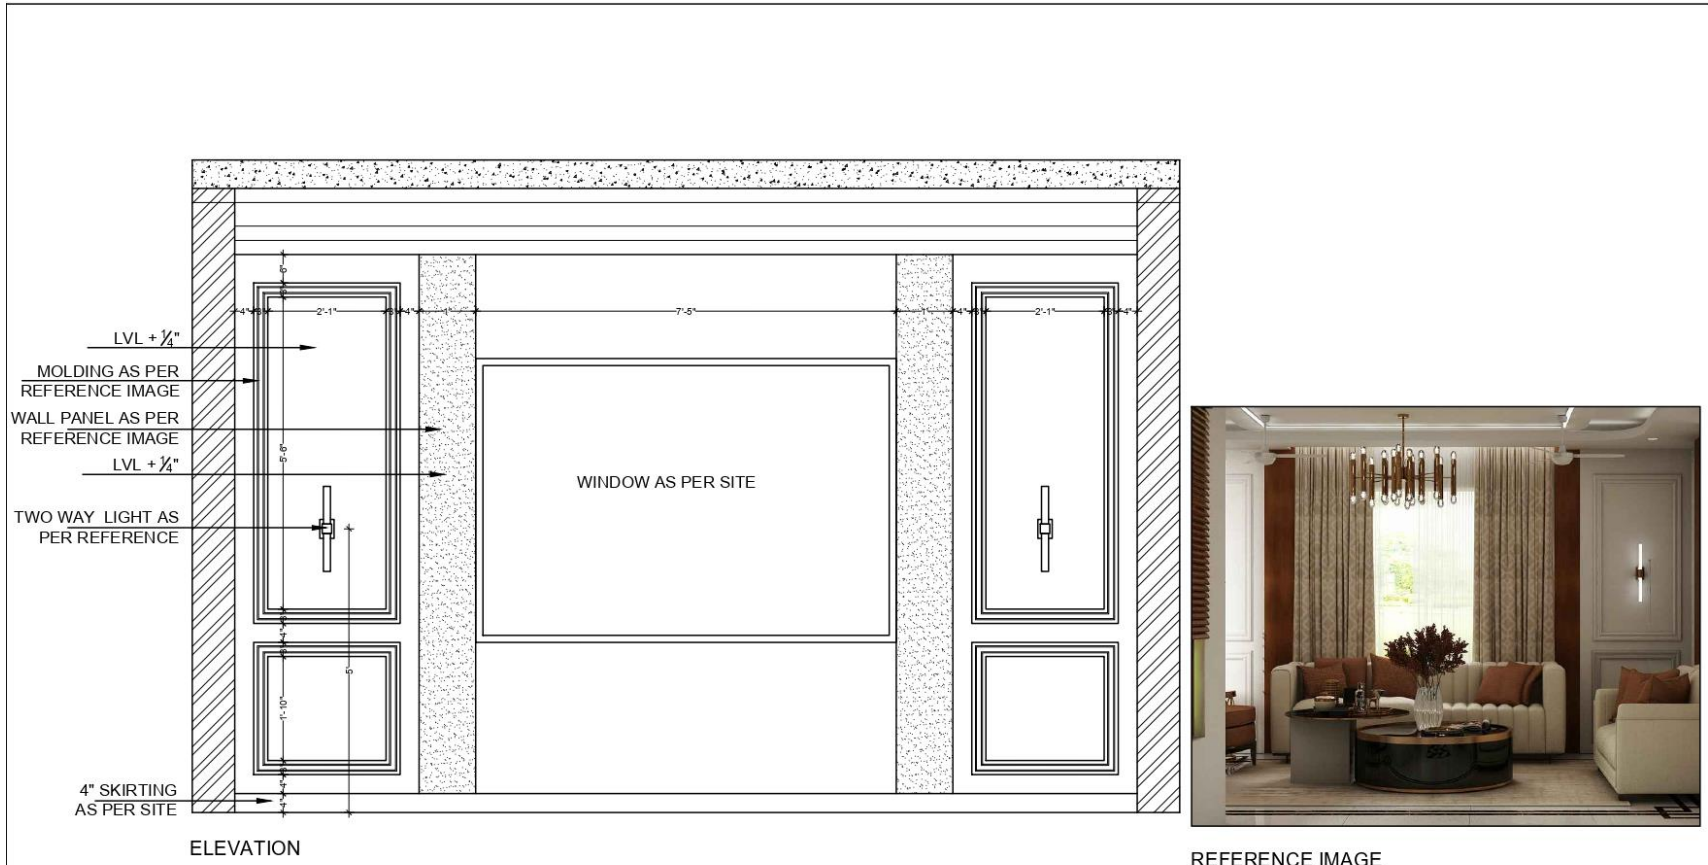

CLIENT NAME:  
Mr. Rameshwar Lodhi

PROJECT:  
Proposed Residence

PROPORTION:  
NOT TO SCALE

DRAWING:  
DRAWING ROOM CEILING PLAN

ELUSION INTERIO PVT.LTD  
DESIGNING COMFORT

ELEVATION

REFERENCE IMAGE

 <b>DELUSION INTERIO</b> <small>DESIGN   DECOR   DETAIL</small>	<b>DELUSION INTERIO PVT. LTD., GMS ROAD, DEHRADUN</b>			
	<b>CLIENT NAME:</b> Mr. Rameshwar Lodhi	<b>PROJECT:</b> Proposed Residence	<b>PROPORTION:</b> NOT TO SCALE	