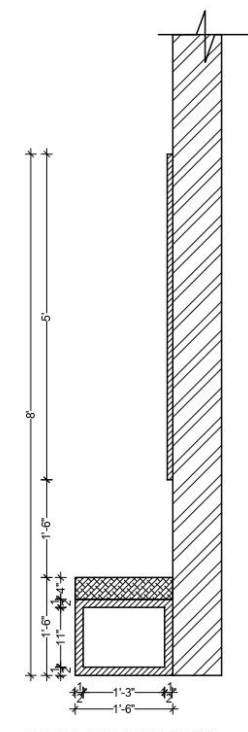

MOLDING AS PER REFERENCE IMAGE  
 MOLDING AS PER REFERENCE IMAGE

LVL ± 0'-0"  
 LVL + 1/4"  
 LVL + 1/2"

ELEVATION

REFERENCE IMAGE

DELUSION INTERIO  
 DESIGN | DECOR | DETAIL

DELUSION INTERIO PVT. LTD., GMS ROAD, DEHRADUN

CLIENT NAME:  
Mr. Rameshwar Lodhi

PROJECT:  
Proposed Residence

PROPORTION:  
NOT TO SCALE

DRAWING:  
ENTRANCE FOYER WALL PANEL

PLAN

ELEVATION

SIDE ELEVATION

LOOKING MIRROR AS PER REFERENCE IMAGE  
 3/4" x 3/4" M.S. PIPE AS PER REFERENCE IMAGE