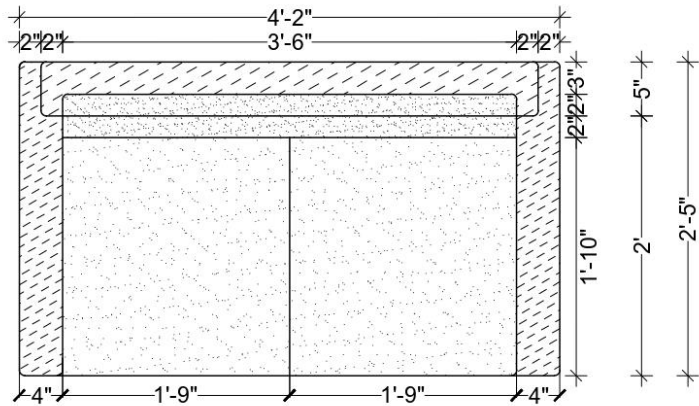

WOODEN LEG AS PER REFERENCE IMAGE

DELUSION INTERIO PVT. LTD., GMS ROAD, DEHRADUN

CLIENT NAME:  
Mr. Rameshwar Lodhi

PROJECT:  
Proposed Residence

PROPORTION:  
NOT TO SCALE

DRAWING:  
DRAWING AREA CHAIR

PLAN