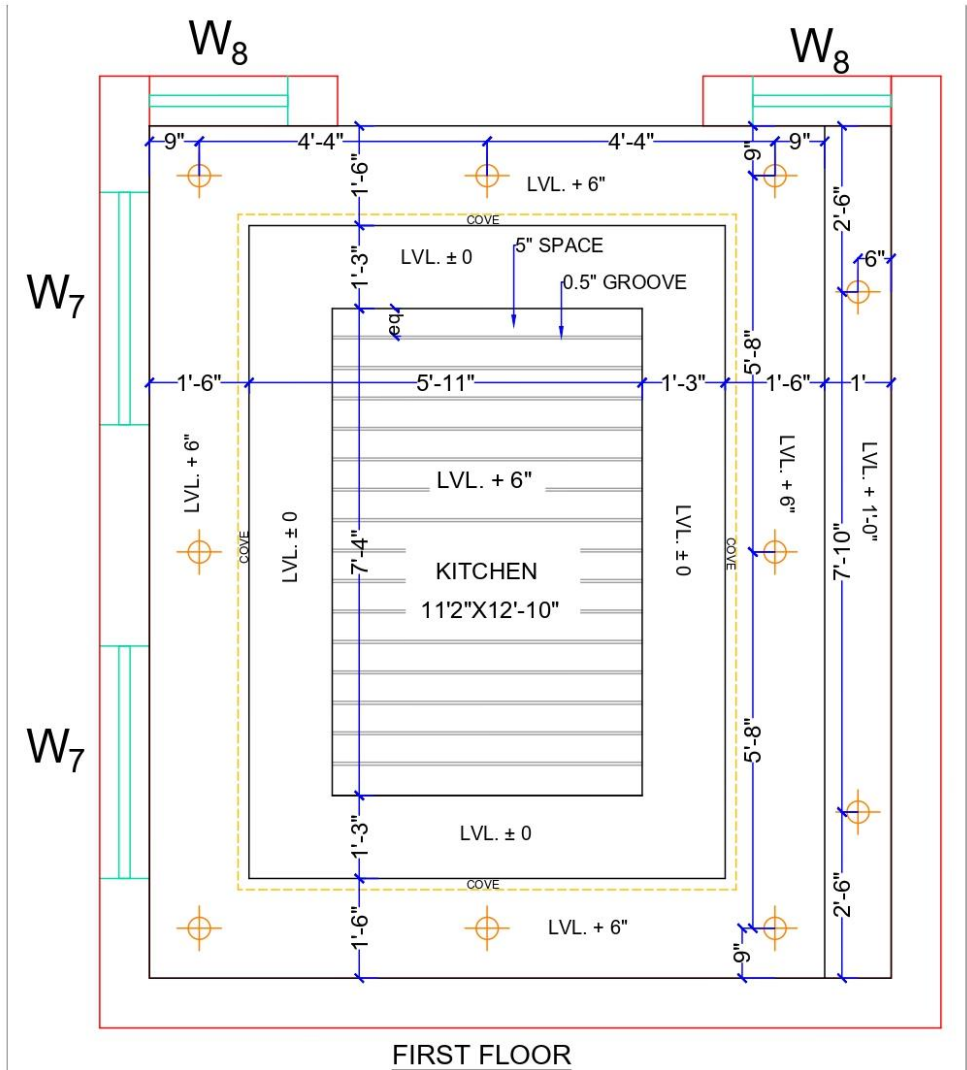

DELUSION INTERIO  
DESIGN | DECOR | DETAIL

DELUSION INTERIO  
DESIGN | DECOR | DETAIL

DELUSION INTERIO  
DESIGN | DECOR | DETAIL

FIRST FLOOR

 DELUSION INTERIO <small>DESIGN • CONCEPT • PERFORM</small>	DELUSION INTERIO PVT. LTD., GMS ROAD, DEHRADUN			
	CLIENT NAME: Mr. Rameshwer Lodhi	PROJECT: Proposed Residence	PROPORTION: NOT TO SCALE	