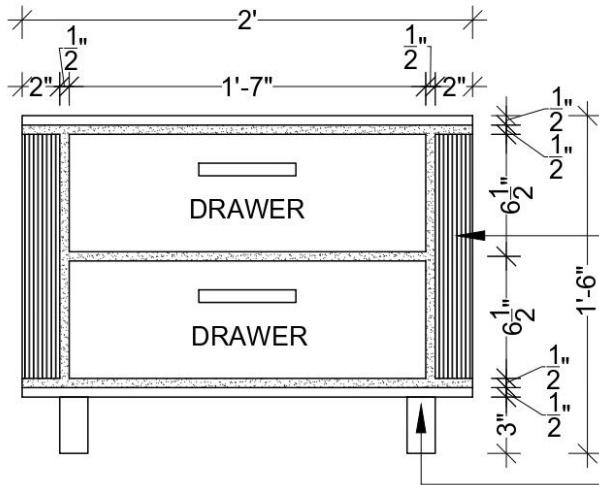

PLAN

ELEVATION

REFERENCE IMAGE

4mm LOUVERS WITH  
1mm GAPE AS PER  
REFERENCE IMAGE

LEG AS PER  
REFERENCE IMAGE

DELUSION INTERIO  
DESIGN | DECOR | DETAIL

DELUSION INTERIO PVT. LTD., GMS ROAD, DEHRADUN

CLIENT NAME:  
Mr. Rameshwar Lodhi