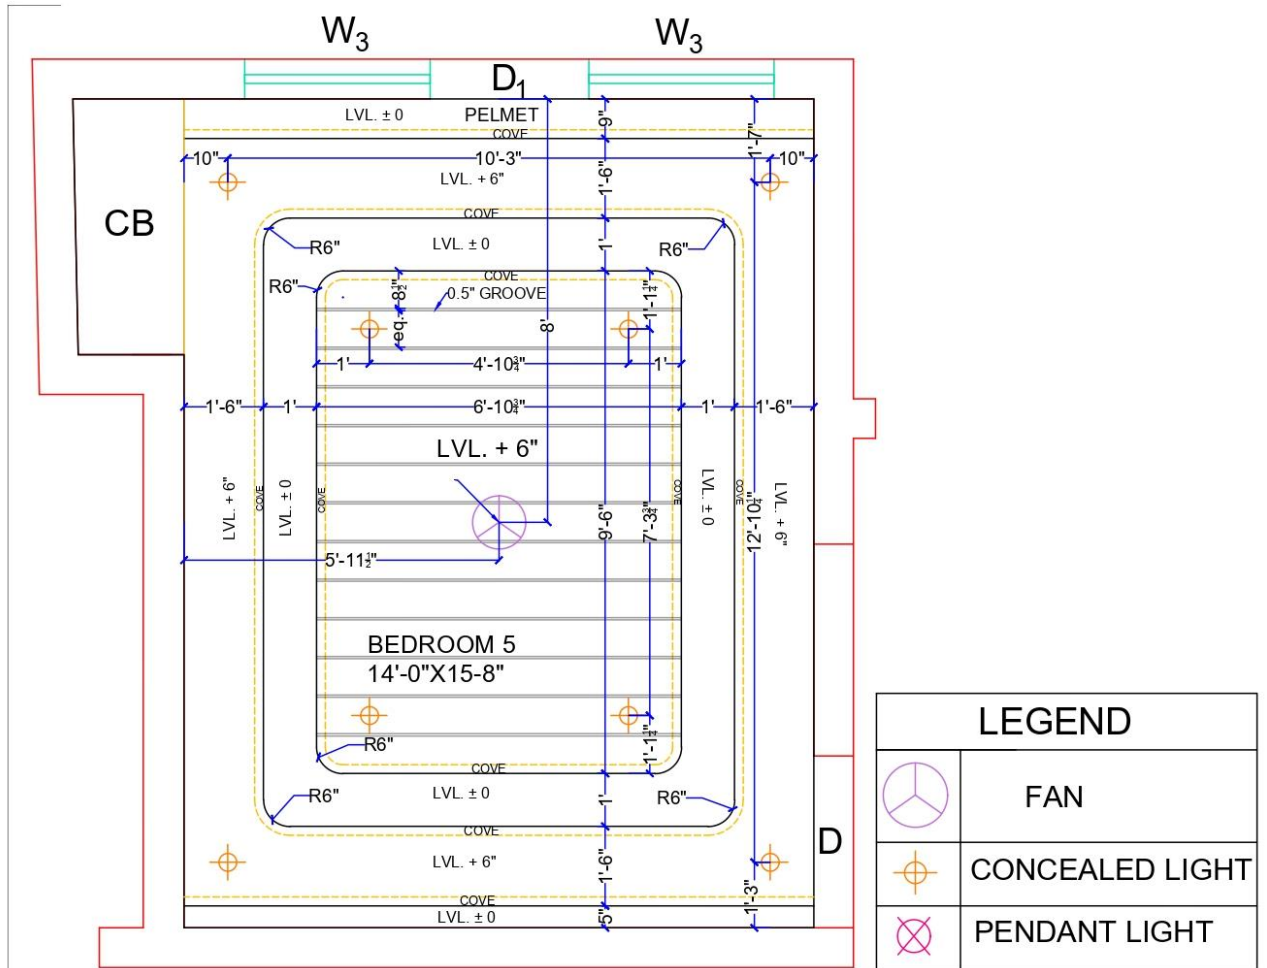

FIRST FLOOR

DELUSION INTERIO DESIGN & CONSTRUCTION	DELUSION INTERIO PVT. LTD., GMS ROAD, DEHRADUN				
	CLIENT NAME: Mr. Rameshwer Lodhi	PROJECT: Proposed Residence	PROPORTION: NOT TO SCALE		DRAWING: Ceiling Plan