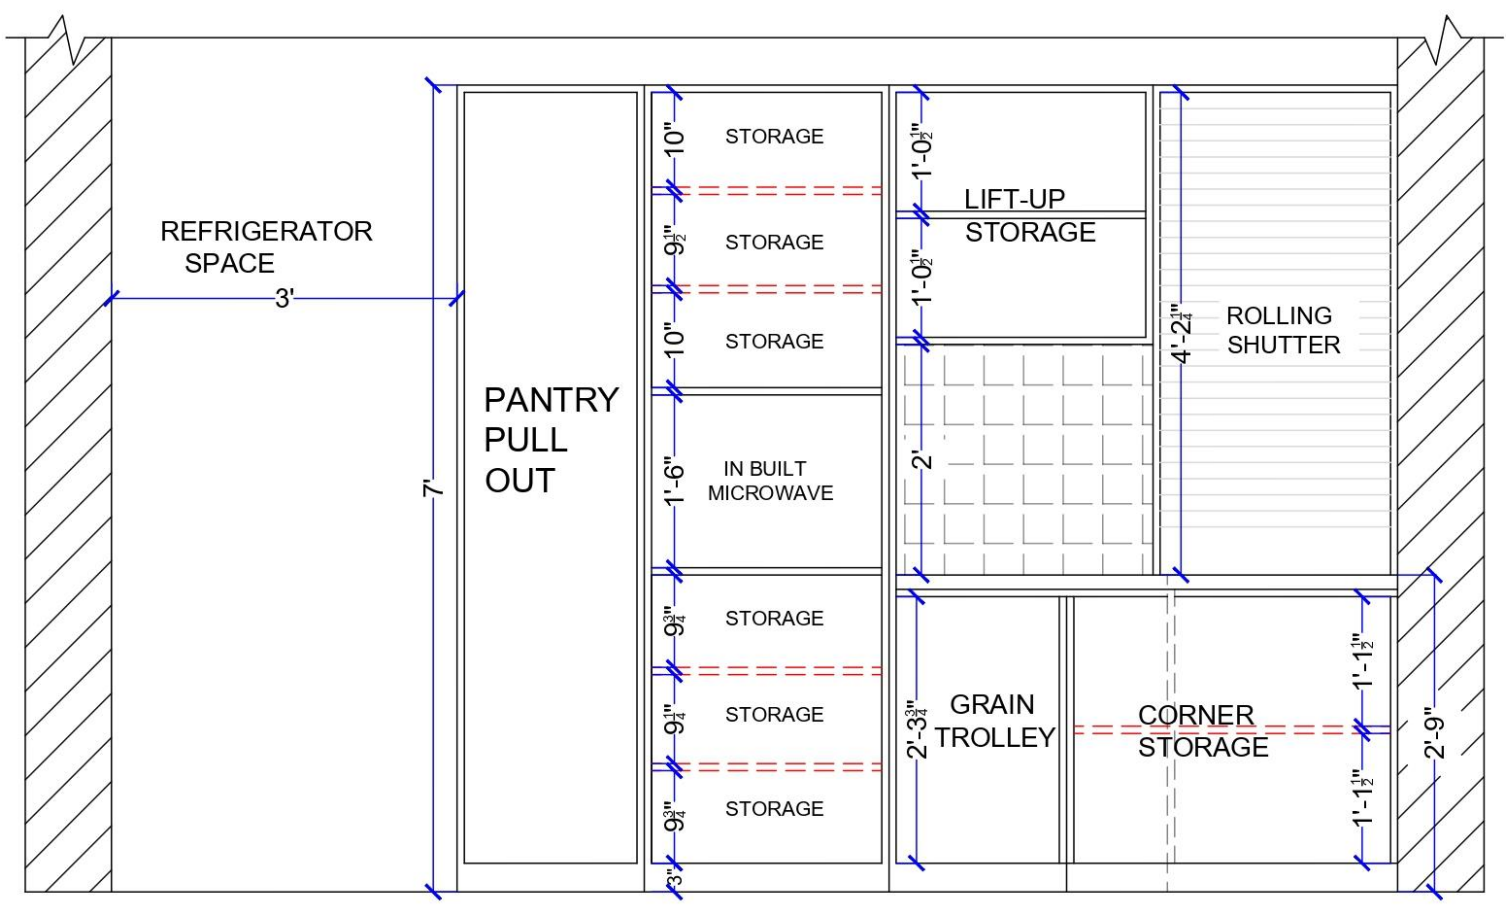

ELEVATION B   GROUND FLOOR

DELUSION INTERIO DESIGN | DECOR | DETAIL	DELUSION INTERIO PVT. LTD., GMS ROAD, DEHRADUN				
	CLIENT NAME: Mr. Rameshwer Lodhi	PROJECT: Proposed Residence	PROPORTION: NOT TO SCALE		DRAWING: Kitchen ELEVATION