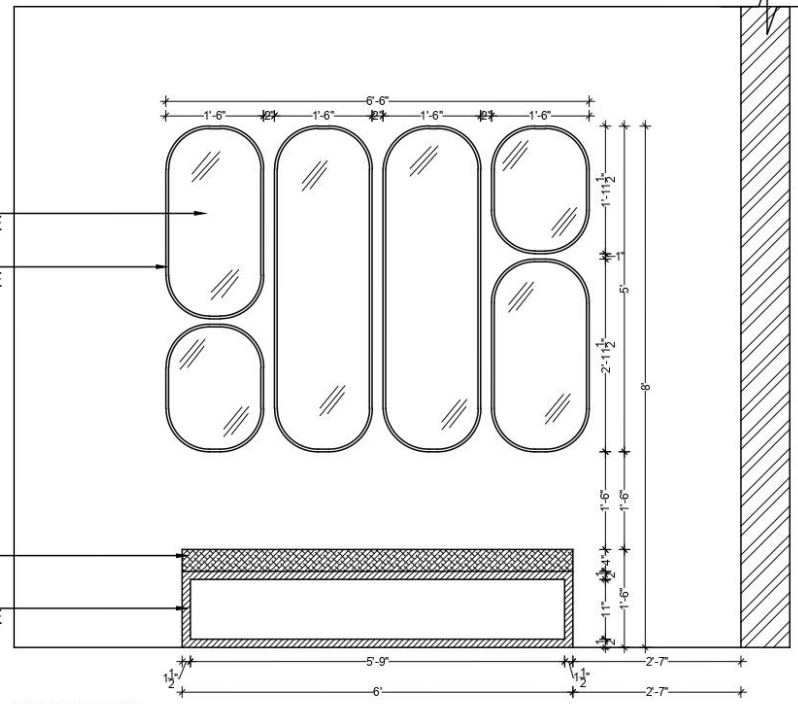

CLIENT NAME:  
Mr. Rameshwar Lodhi

PROJECT:  
Proposed Residence

PROPORTION:  
NOT TO SCALE

DRAWING:  
ENTRANCE FOYER WALL PANEL

PLAN

ELEVATION

SIDE ELEVATION

LOOKING MIRROR AS PER REFERENCE IMAGE  
 3/4" x 3/4" M.S. PIPE AS PER REFERENCE IMAGE