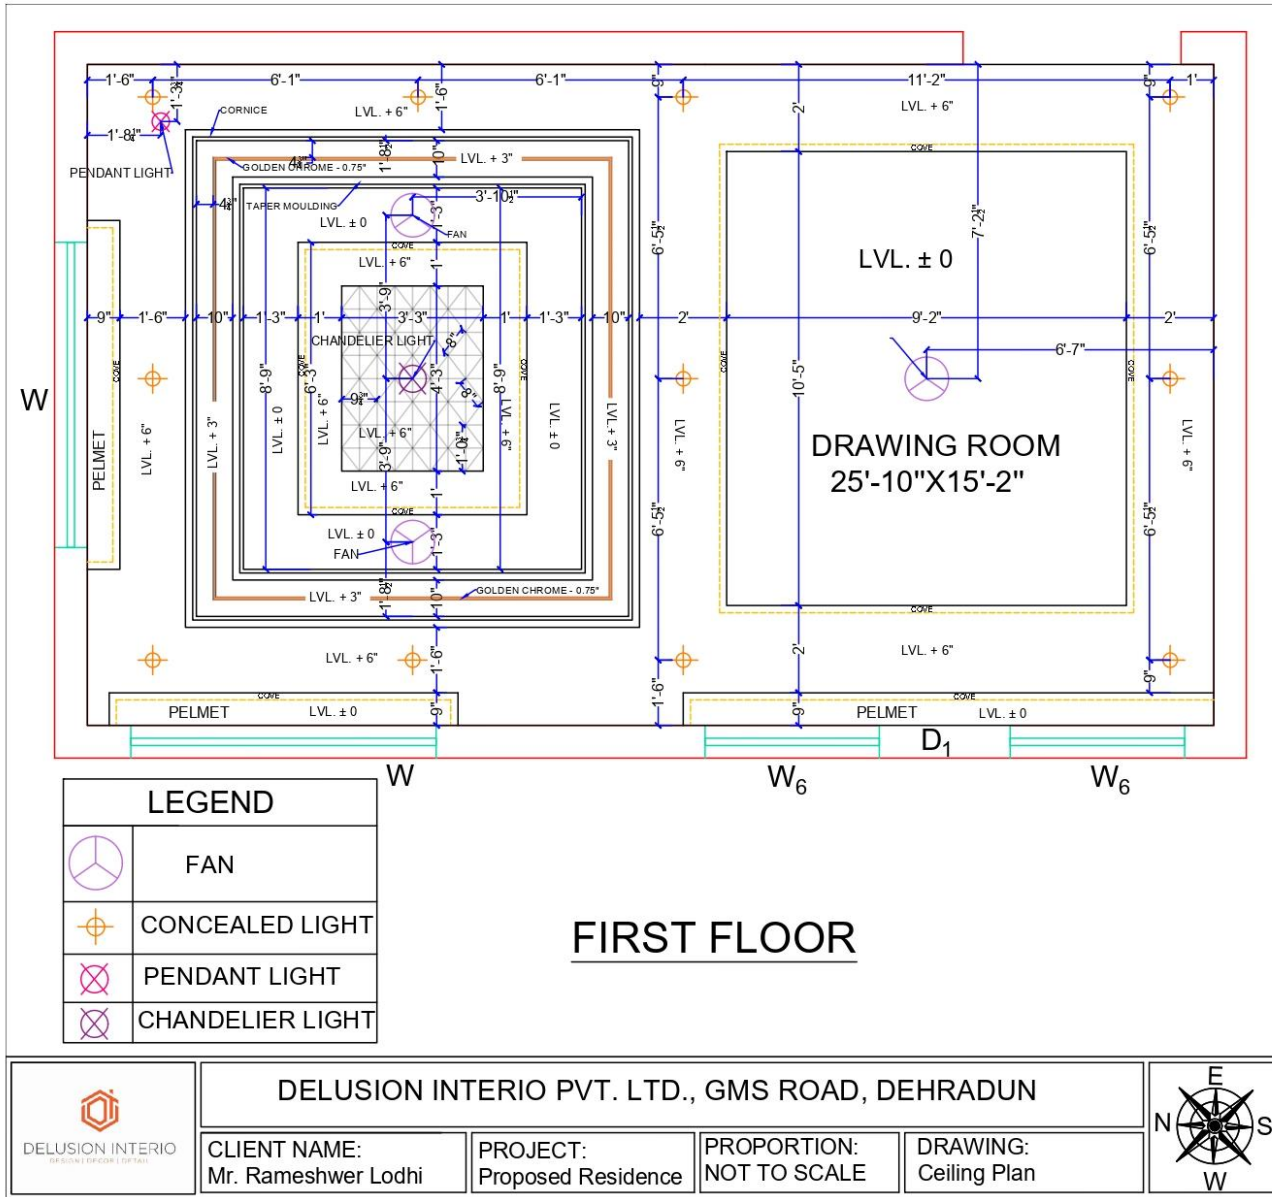

LEGEND	
	FAN
	CONCEALED LIGHT
	PENDANT LIGHT
	CHANDELIER LIGHT

FIRST FLOOR

DELUSION INTERIO DESIGN | EXECUTE | DETAIL	DELUSION INTERIO PVT. LTD., GMS ROAD, DEHRADUN				
	CLIENT NAME: Mr. Rameshwer Lodhi	PROJECT: Proposed Residence	PROPORTION: NOT TO SCALE		DRAWING: Ceiling Plan