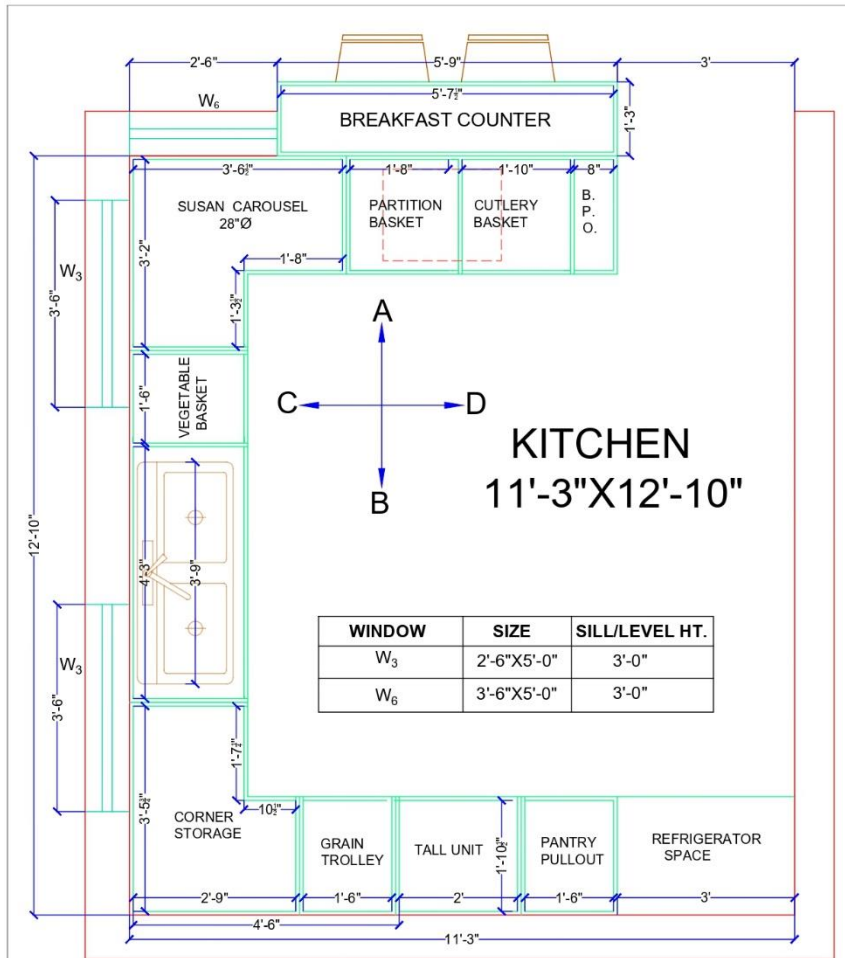

BELOW COUNTER PLAN   GROUND FLOOR

  DELUSION INTERIO	DELUSION INTERIO PVT. LTD., GMS ROAD, DEHRADUN				
	CLIENT NAME: Mr. Rameshwer Lodhi	PROJECT: Proposed Residence	PROPORTION: NOT TO SCALE		DRAWING: Kitchen Plan