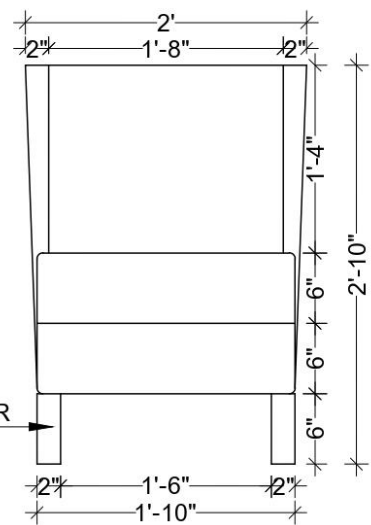

CLIENT NAME:  
Mr. Rameshwar Lodhi

PROJECT:  
Proposed Residence

PROPORTION:  
NOT TO SCALE

DRAWING:  
DRAWING AREA CENTER TABLE

PLAN

SIDE ELEVATION

ELEVATION

REFERENCE IMAGE