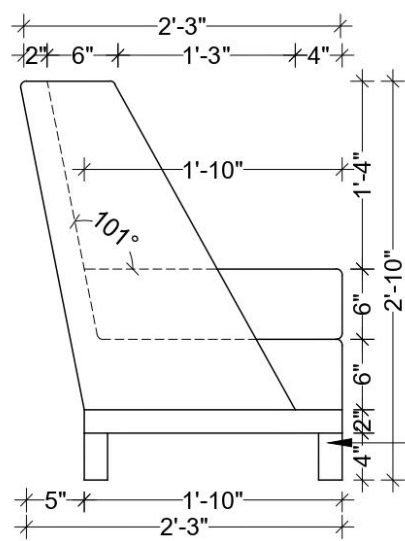

CLIENT NAME:  
Mr. Rameshwar Lodhi

PROJECT:  
Proposed Residence

PROPORTION:  
NOT TO SCALE

DRAWING:  
DRAWING AREA CENTER TABLE

PLAN

SIDE ELEVATION

ELEVATION

REFERENCE IMAGE