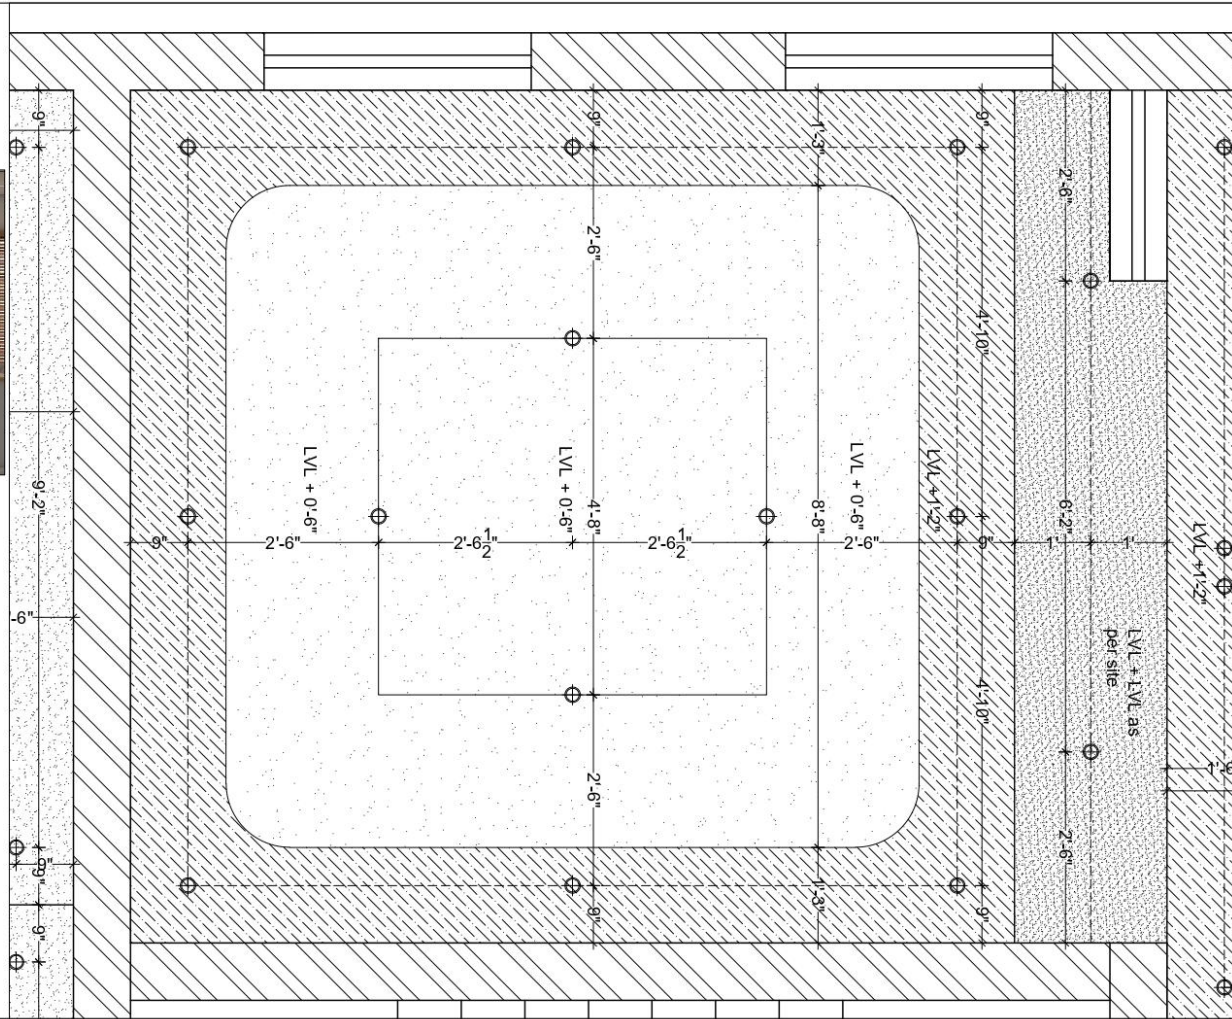

DELUSION INTERIO
DESIGN | DECOR | DETAIL

DELUSION INTERIO PVT. LTD., GMS ROAD, DEHRADUN

CLIENT NAME:
Mr. Rameshwar Lodhi

PROJECT:
Proposed Residence

PROPORTION:
NOT TO SCALE

DRAWING:
KITCHEN CEILING PLAN