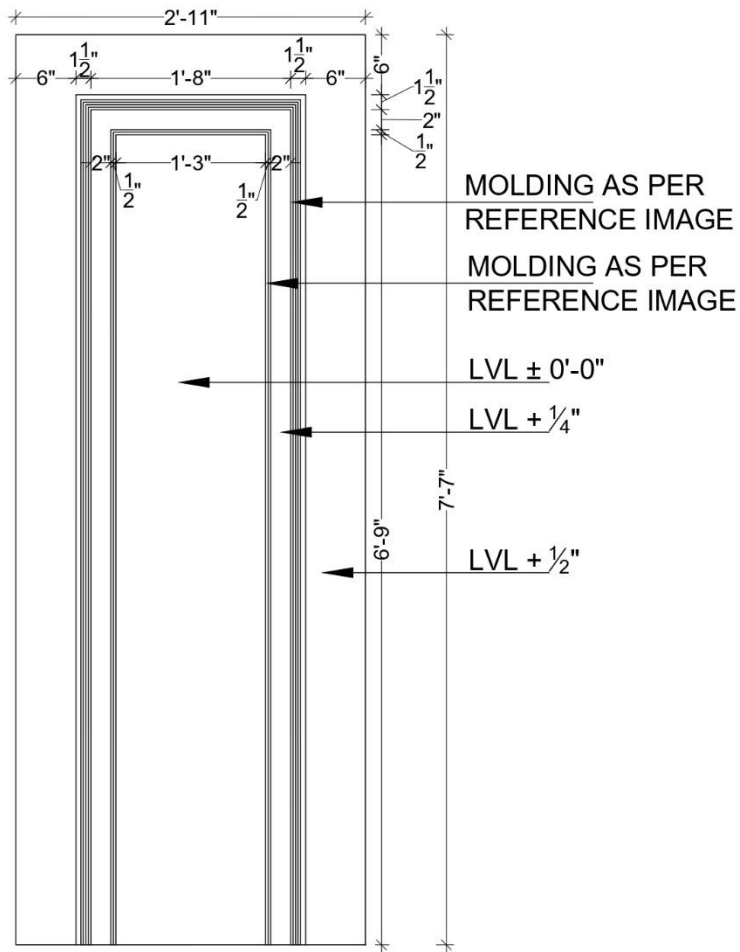

# ELEVATION

DELUSION INTERIO PVT. LTD.  
CREATING BEAUTY & BRINGING COMFORT

DELUSION INTERIO PVT. LTD.  
CREATING BEAUTY & BRINGING COMFORT

GROUND FLOOR

COVERED AREA :- 2799.132sq.ft

 DE LUSION INTERIO	DELUSION INTERIO PVT. LTD., GMS ROAD, DEHRADUN				
	CLIENT NAME: Mr. Rameshwer Lodhi	PROJECT: Proposed Residence	PROPORTION: NOT TO SCALE	DRAWING: Furniture Layout Plan	

MOLDING AS PER REFERENCE IMAGE  
 MOLDING AS PER REFERENCE IMAGE

LVL ± 0'-0"  
 LVL + 1/4"  
 LVL + 1/2"

ELEVATION

REFERENCE IMAGE

DELUSION INTERIO  
 DESIGN | DECOR | DETAIL

DELUSION INTERIO PVT. LTD., GMS ROAD, DEHRADUN