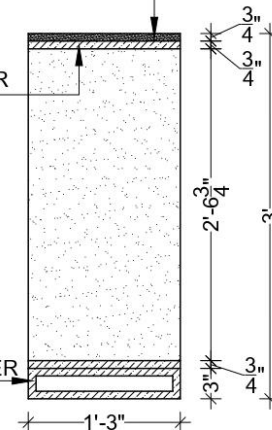

PROPORTION:  
NOT TO SCALE

DRAWING:  
ENTRANCE FOYER WALL-2 PANEL

PLAN

ELEVATION

TOP AS PER  
REFERENCE IMAGE

METAL STRIP AS PER  
REFERENCE IMAGE

2"x3/4" MS PIPE AS PER  
REFERENCE IMAGE

SIDE ELEVATION