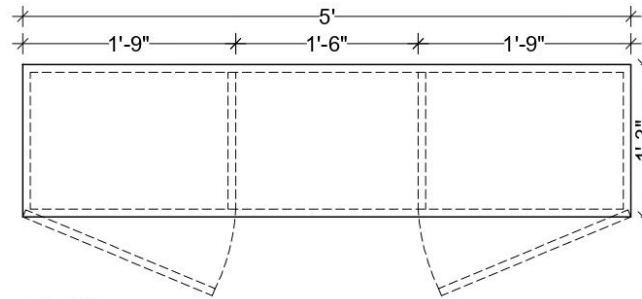

PLAN

TOP AS PER
REFERENCE IMAGE

METAL STRIP AS PER
REFERENCE IMAGE

2"x3/4" MS PIPE AS PER
REFERENCE IMAGE

DELUSION INTERIO
DESIGN | DECOR | DETAIL

DELUSION INTERIO PVT. LTD., GMS ROAD, DEHRADUN

CLIENT NAME:
Mr. Rameshwar Lodhi

PROJECT:
Proposed Residence

PROPORTION:
NOT TO SCALE

DRAWING:
ENTRANCE FOYER AREA CONSOLE