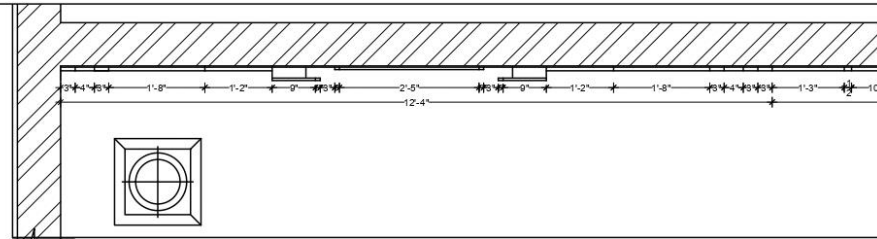

PLAN

PLAN

DELUSION INTERIO
DESIGN | DECOR | DETAIL

DELUSION INTERIO PVT. LTD., GMS ROAD, DEHRADUN

CLIENT NAME:
Mr. Rameshwar Lodhi

PROJECT:
Proposed Residence

PROPORTION:
NOT TO SCALE

DRAWING:
DRAWING AREA WALL PANEL