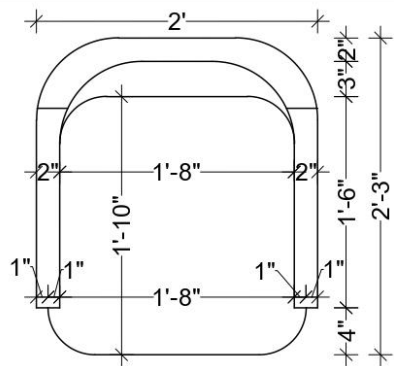

PROJECT:  
Proposed Residence

PROPORTION:  
NOT TO SCALE

DRAWING:  
DRAWING AREA WALL PANEL

PLAN

REFERENCE IMAGE

ELEVATION

DELUSION INTERIO  
DESIGN | DECOR | DETAIL

DELUSION INTERIO PVT. LTD., GMS ROAD, DEHRADUN

CLIENT NAME:  
Mr. Rameshwar Lodhi

PROJECT:  
Proposed Residence

PROPORTION:  
NOT TO SCALE

DRAWING:  
DRAWING AREA TV PANEL

REFERENCE IMAGE

DELUSION INTERIO  
DESIGN | DECOR | DETAIL

DELUSION INTERIO PVT. LTD., GMS ROAD, DEHRADUN

CLIENT NAME:  
Mr. Rameshwar Lodhi

PROJECT:  
Proposed Residence

PROPORTION:  
NOT TO SCALE

DRAWING:  
DRAWING AREA CENTER TABLE

PLAN

SIDE ELEVATION

ELEVATION

REFERENCE IMAGE