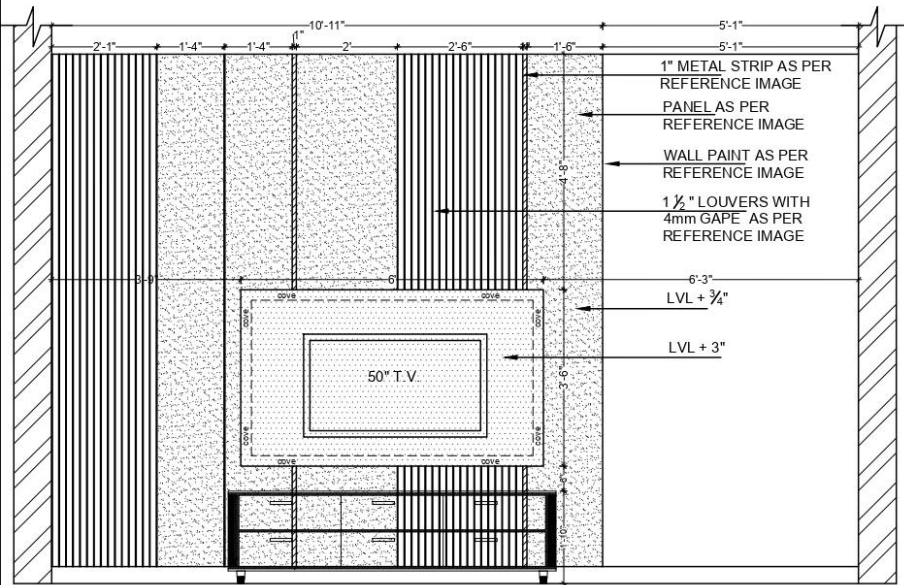

DELUSION INTERIO  
DESIGN | DECOR | DETAIL

DELUSION INTERIO PVT. LTD., GMS ROAD, DEHRADUN

CLIENT NAME:  
Mr. Rameshwar Lodhi

PROJECT:  
Proposed Residence

PROPORTION:  
NOT TO SCALE

DRAWING:  
MASTER BED ROOM WING CHAIR