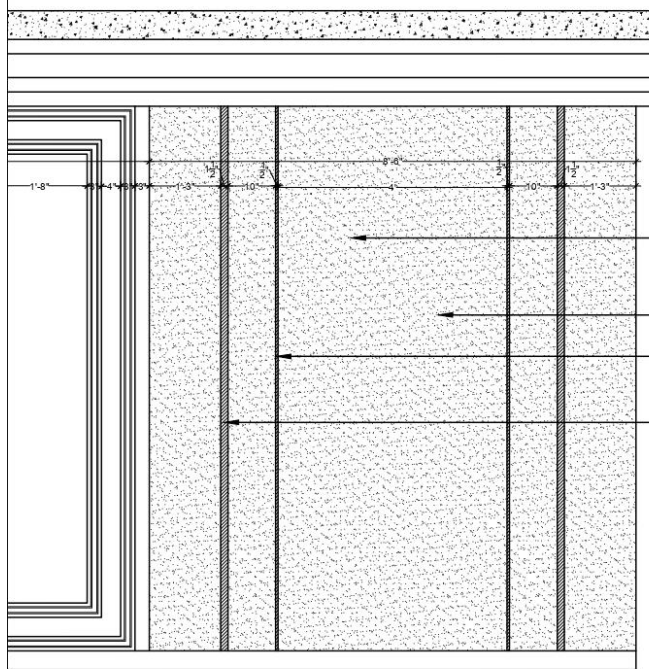

CLIENT NAME:  
Mr. Rameshwar Lodhi

PROJECT:  
Proposed Residence

PROPORTION:  
NOT TO SCALE

DRAWING:  
ENTRANCE FOYER AREA CEILING PLAN

DELUSION INTERIO PVT.LTD.  
CREATING BEAUTY & BRINGING COMFORT

PLAN

ELEVATION