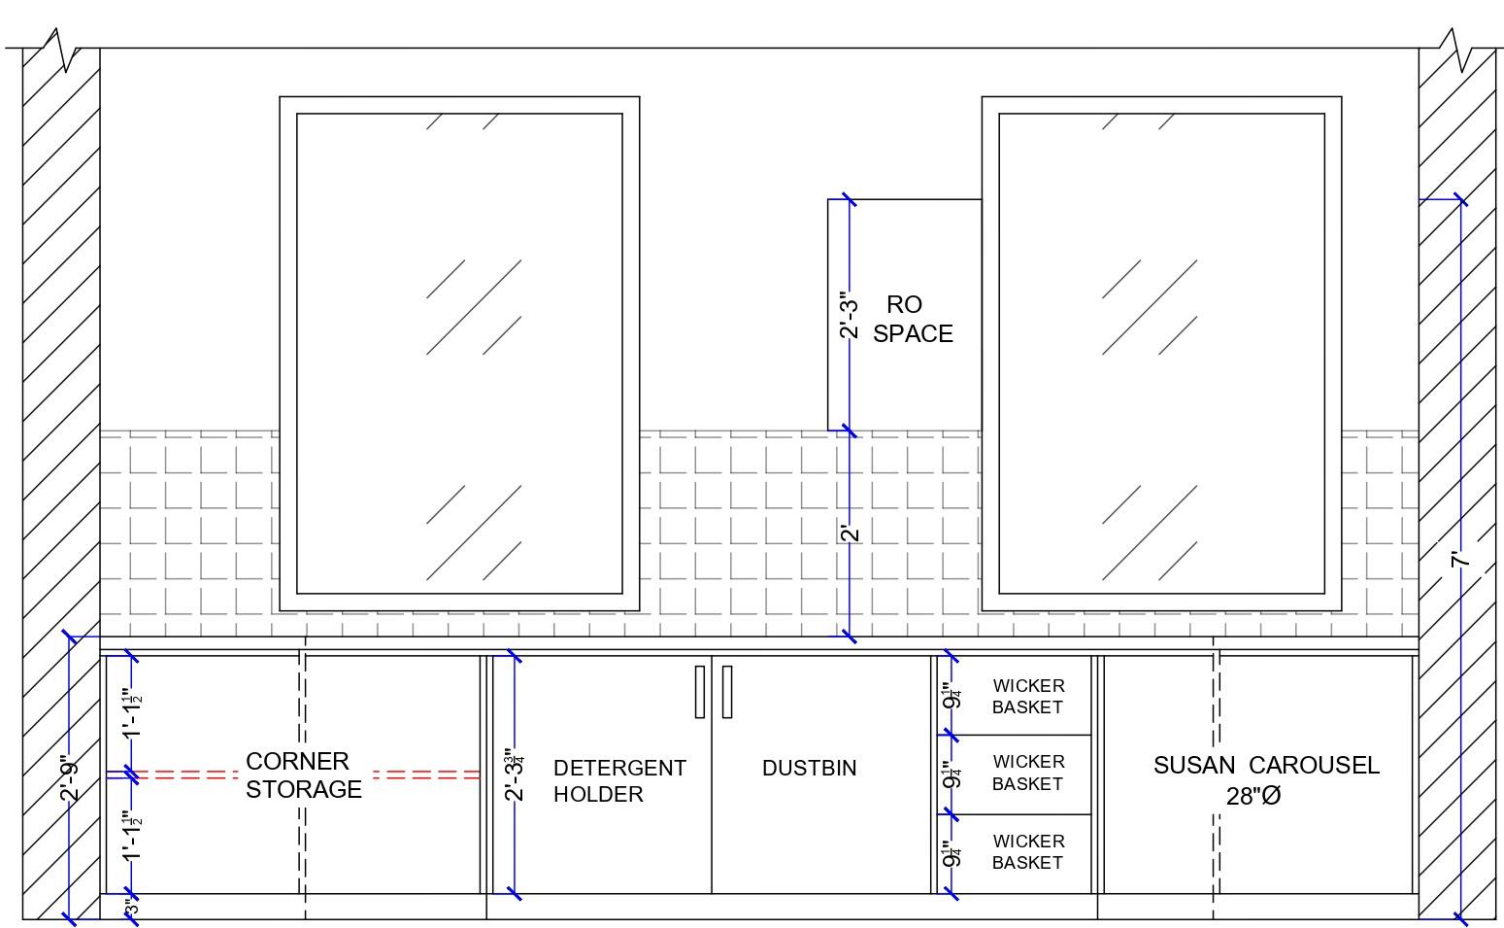

ELEVATION C   **GROUND FLOOR**

DELUSION INTERIO DESIGN | DECOR | DETAIL	DELUSION INTERIO PVT. LTD., GMS ROAD, DEHRADUN				
	CLIENT NAME: Mr. Rameshwer Lodhi	PROJECT: Proposed Residence	PROPORTION: NOT TO SCALE		DRAWING: Kitchen ELEVATION