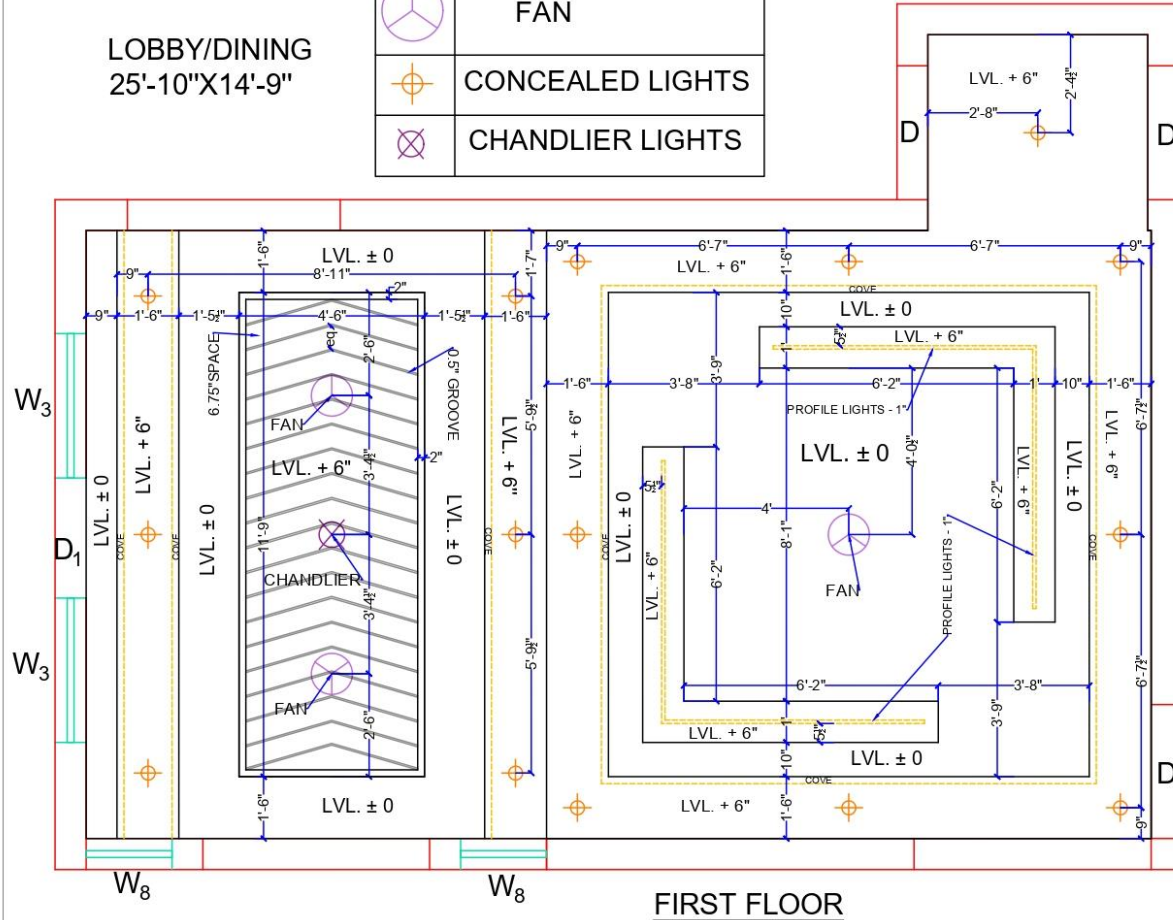

LOBBY/DINING
25'-10"X14'-9"

LEGEND	
	FAN
	CONCEALED LIGHTS
	CHANDLIER LIGHTS

	DELUSION INTERIO PVT. LTD., GMS ROAD, DEHRADUN				
	CLIENT NAME: Mr. Rameshwer Lodhi	PROJECT: Proposed Residence	PROPORTION: NOT TO SCALE		DRAWING: Ceiling Plan