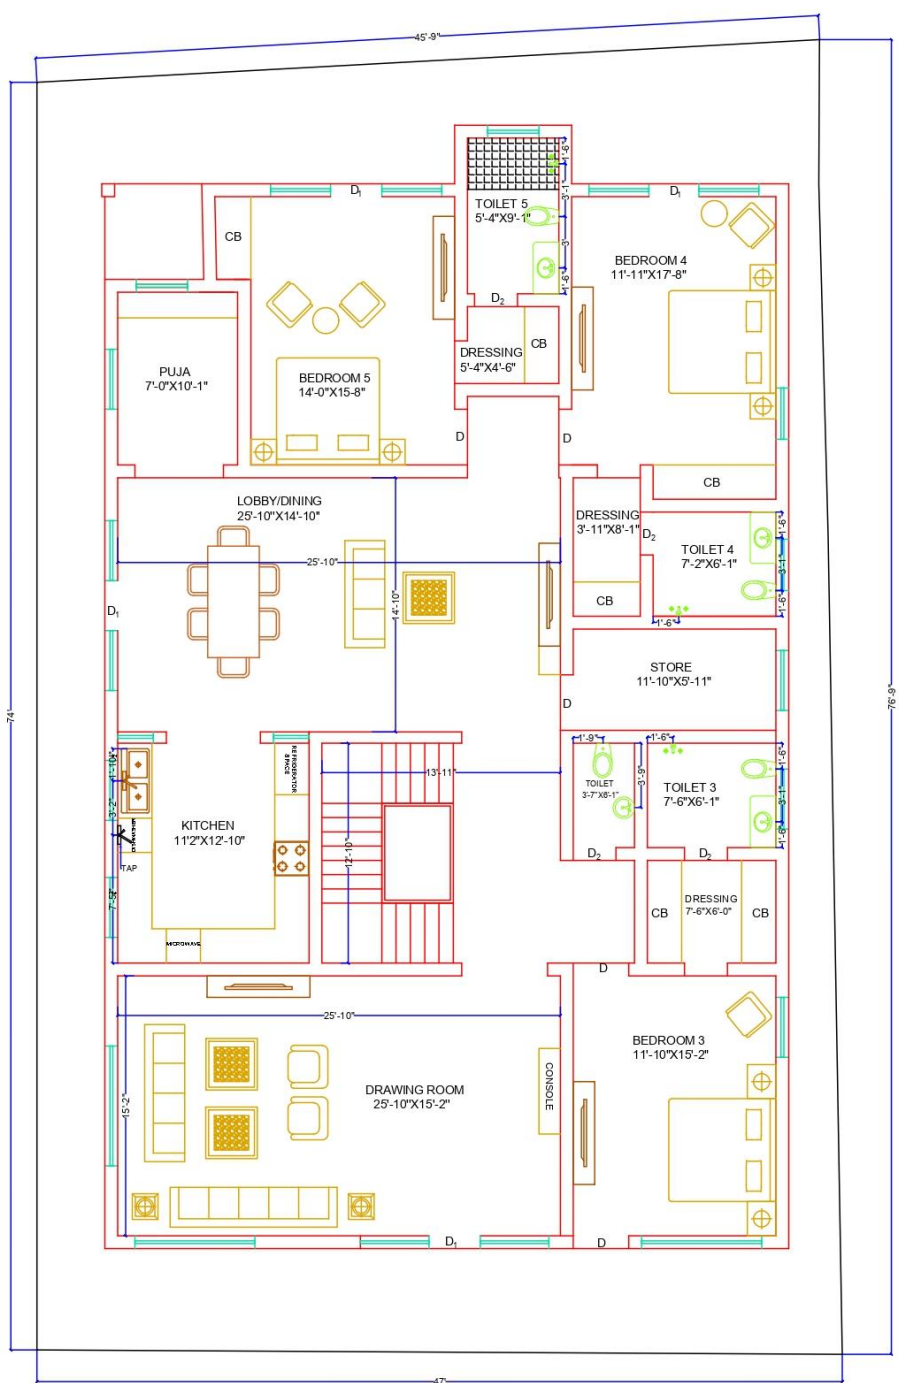

DELUSION INTERIO PVT. LTD.  
CREATING BEAUTY & BRINGING COMFORT

DELUSION INTERIO PVT.LTD.  
CREATING BEAUTY & BRINGING COMFORT

FIRST FLOOR

LEGEND	
	FAN
	CONCEALED LIGHT
	PENDANT LIGHT
	CHANDELIER LIGHT