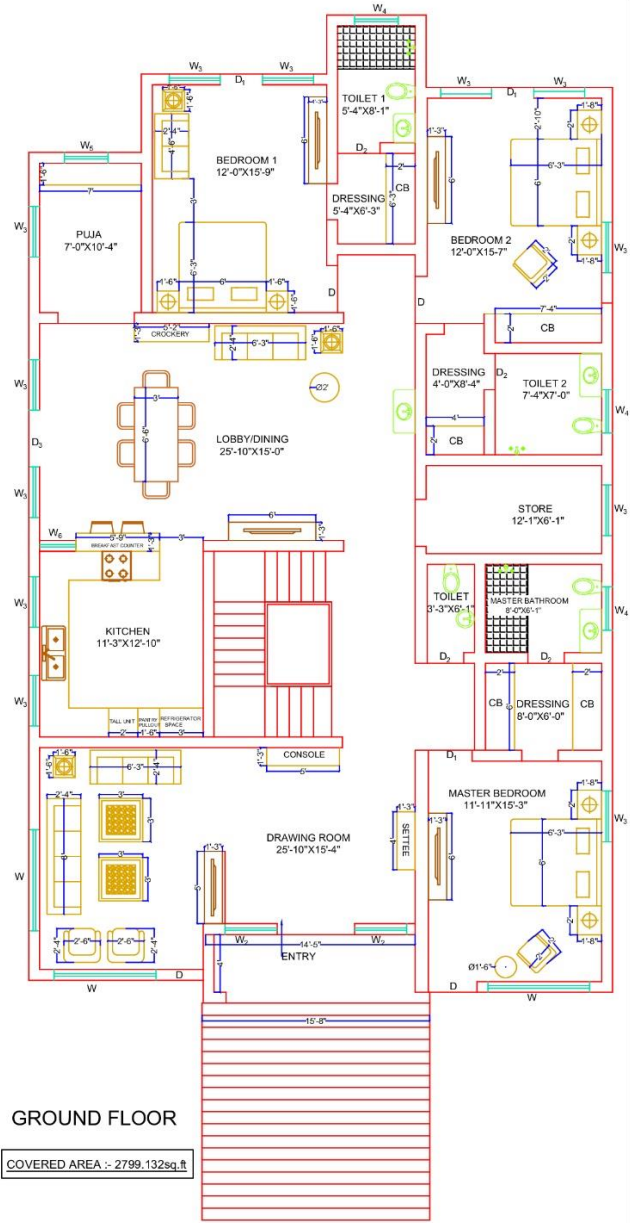

# ELEVATION

DELUSION INTERIO PVT. LTD.  
CREATING BEAUTY & BRINGING COMFORT

DELUSION INTERIO PVT. LTD.  
CREATING BEAUTY & BRINGING COMFORT

GROUND FLOOR

COVERED AREA :- 2799.132sq.ft

 DE LUSION INTERIO	DELUSION INTERIO PVT. LTD., GMS ROAD, DEHRADUN				
	CLIENT NAME: Mr. Rameshwer Lodhi	PROJECT: Proposed Residence	PROPORTION: NOT TO SCALE	DRAWING: Furniture Layout Plan	

MOLDING AS PER REFERENCE IMAGE  
 MOLDING AS PER REFERENCE IMAGE

LVL ± 0'-0"  
 LVL + 1/4"  
 LVL + 1/2"

ELEVATION

REFERENCE IMAGE

DELUSION INTERIO  
 DESIGN | DECOR | DETAIL

DELUSION INTERIO PVT. LTD., GMS ROAD, DEHRADUN