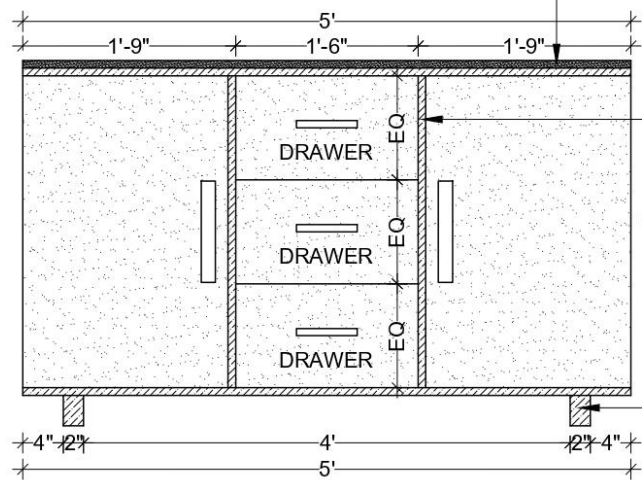

PROPORTION:  
NOT TO SCALE

DRAWING:  
ENTRANCE FOYER WALL-2 PANEL

PLAN

ELEVATION

TOP AS PER  
REFERENCE IMAGE

METAL STRIP AS PER  
REFERENCE IMAGE

2"x3/4" MS PIPE AS PER  
REFERENCE IMAGE

SIDE ELEVATION