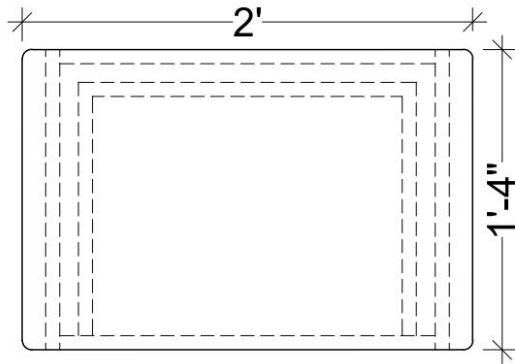

PLAN

ELEVATION

REFERENCE IMAGE

4mm LOUVERS WITH  
1mm GAPE AS PER  
REFERENCE IMAGE

LEG AS PER  
REFERENCE IMAGE

DELUSION INTERIO  
DESIGN | DECOR | DETAIL

DELUSION INTERIO PVT. LTD., GMS ROAD, DEHRADUN

CLIENT NAME:  
Mr. Rameshwar Lodhi