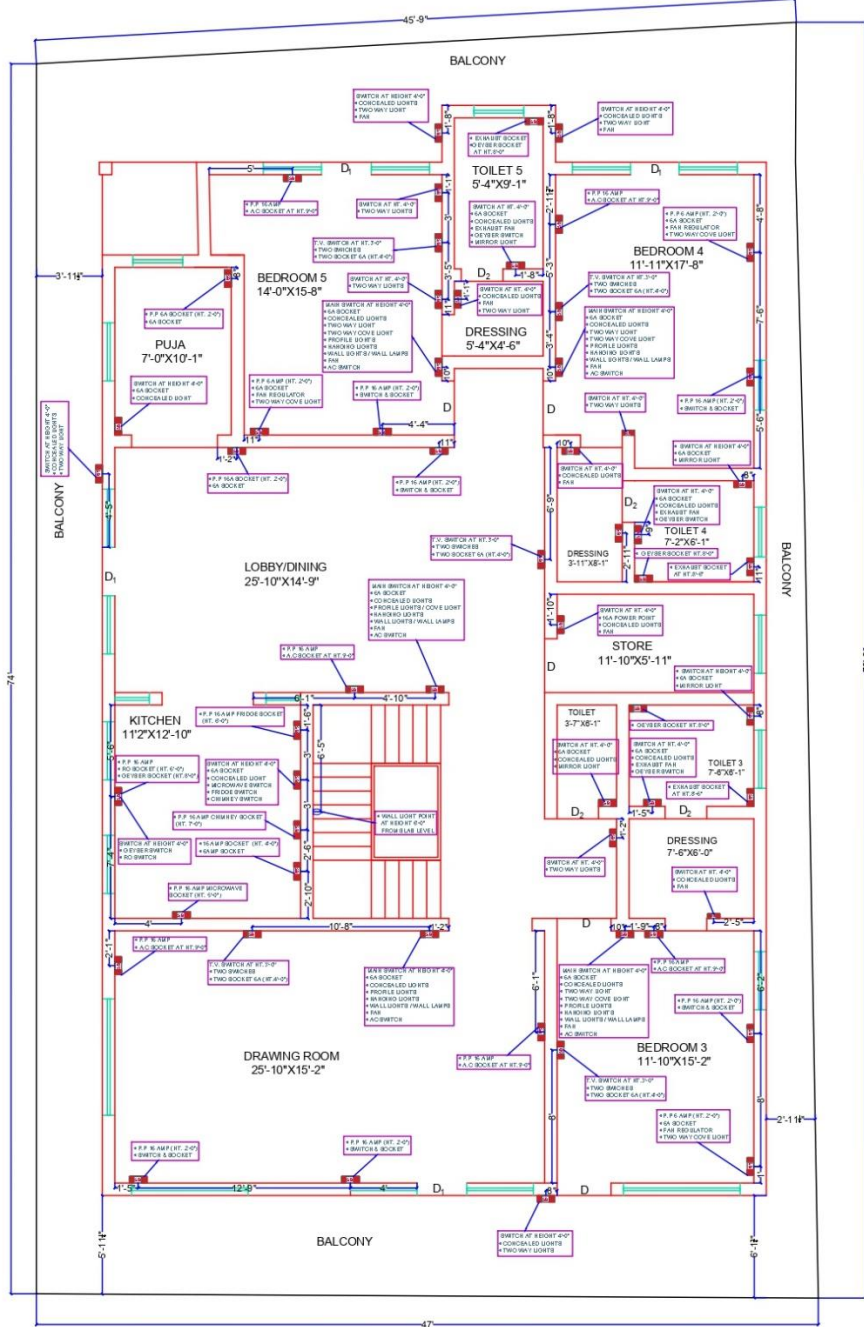

FIRST FLOOR