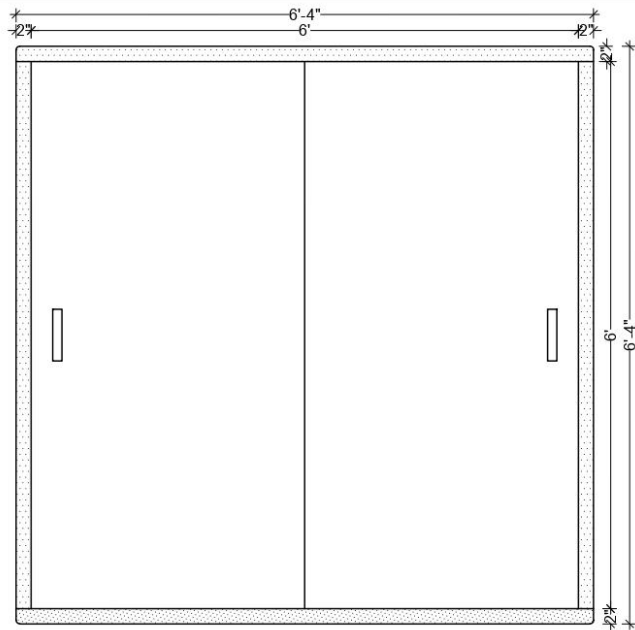

REFERENCE IMAGE