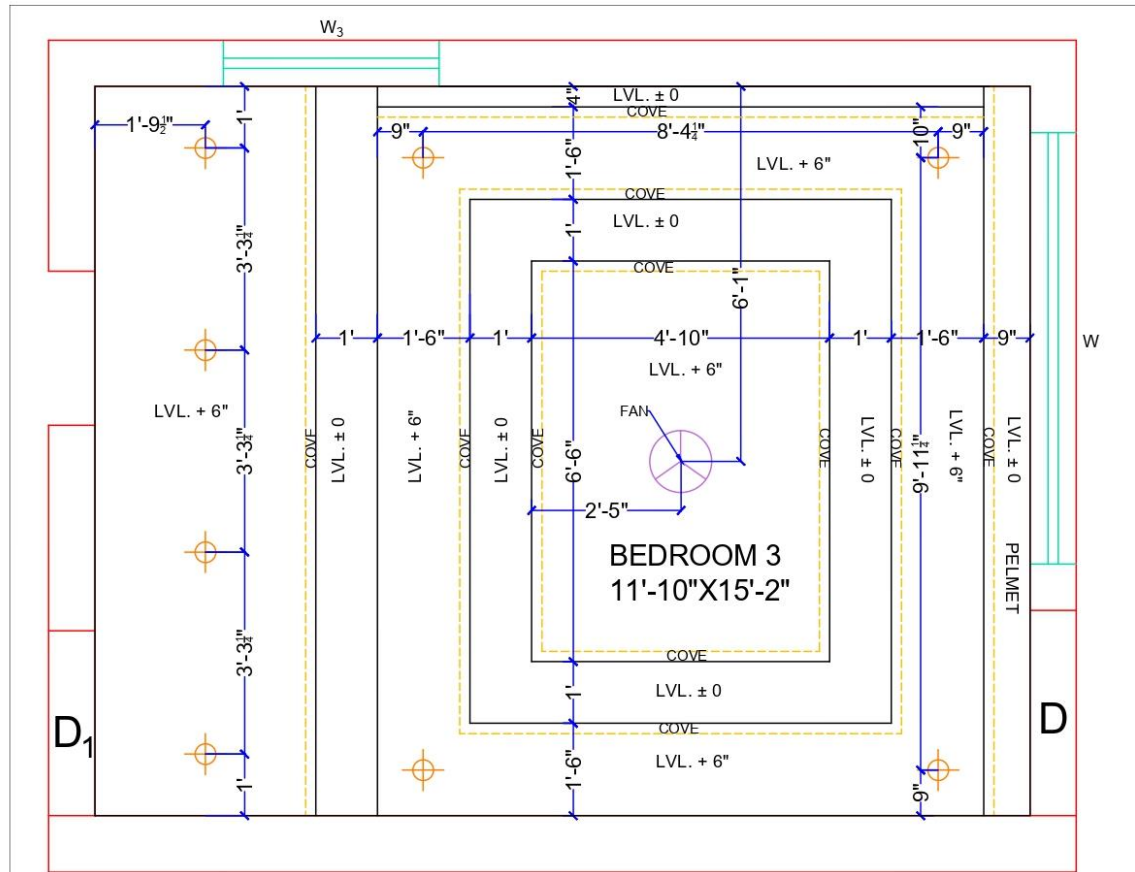

LEGEND	
	FAN
	CONCEALED LIGHT

FIRST FLOOR

  DELUSION INTERIO W/SALIENT CONSULTANTS	DELUSION INTERIO PVT. LTD., GMS ROAD, DEHRADUN				
	CLIENT NAME: Mr. Rameshwer Lodhi	PROJECT: Proposed Residence	PROPORTION: NOT TO SCALE		DRAWING: Ceiling Plan