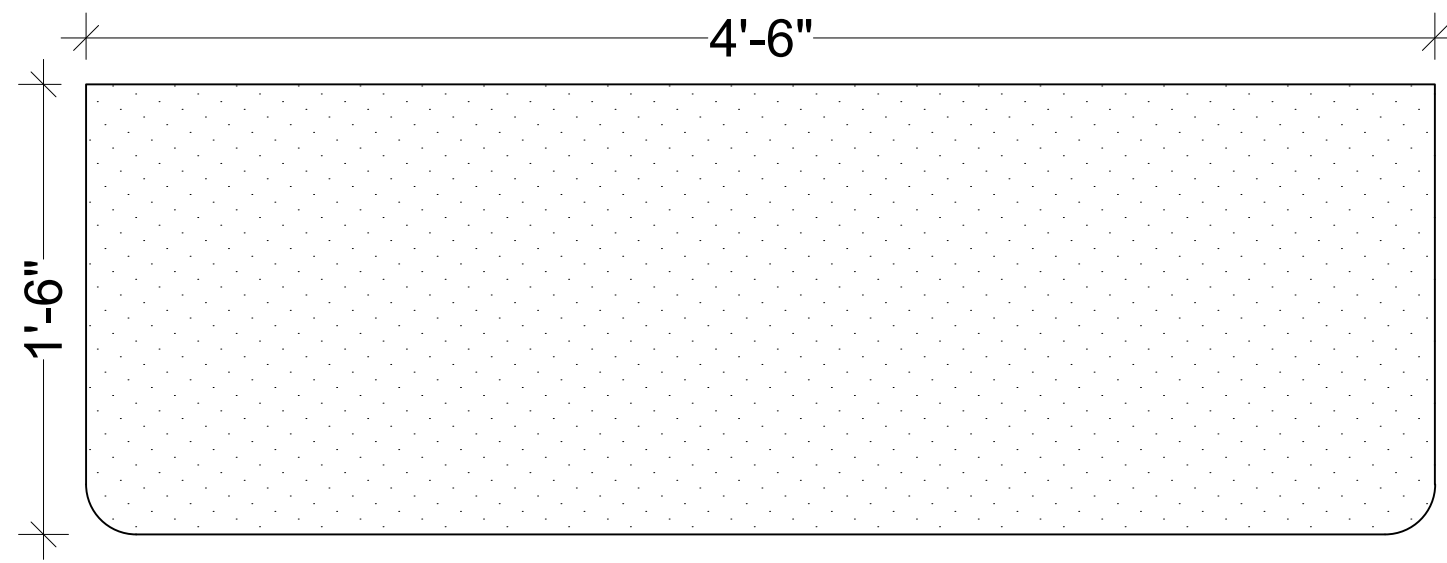

DELUSION INTERIO PVT. LTD., GMS ROAD, DEHRADUN

CLIENT NAME:
 Mr. Akhilesh Chaudhary

PROJECT:
 Proposed Residence

PROPORTION:
 NOT TO SCALE

DRAWING:
 DINING TABLE

PLAN

ELEVATION

OPNABLE SHUTTER
AS PER REFERENCE
IMAGE