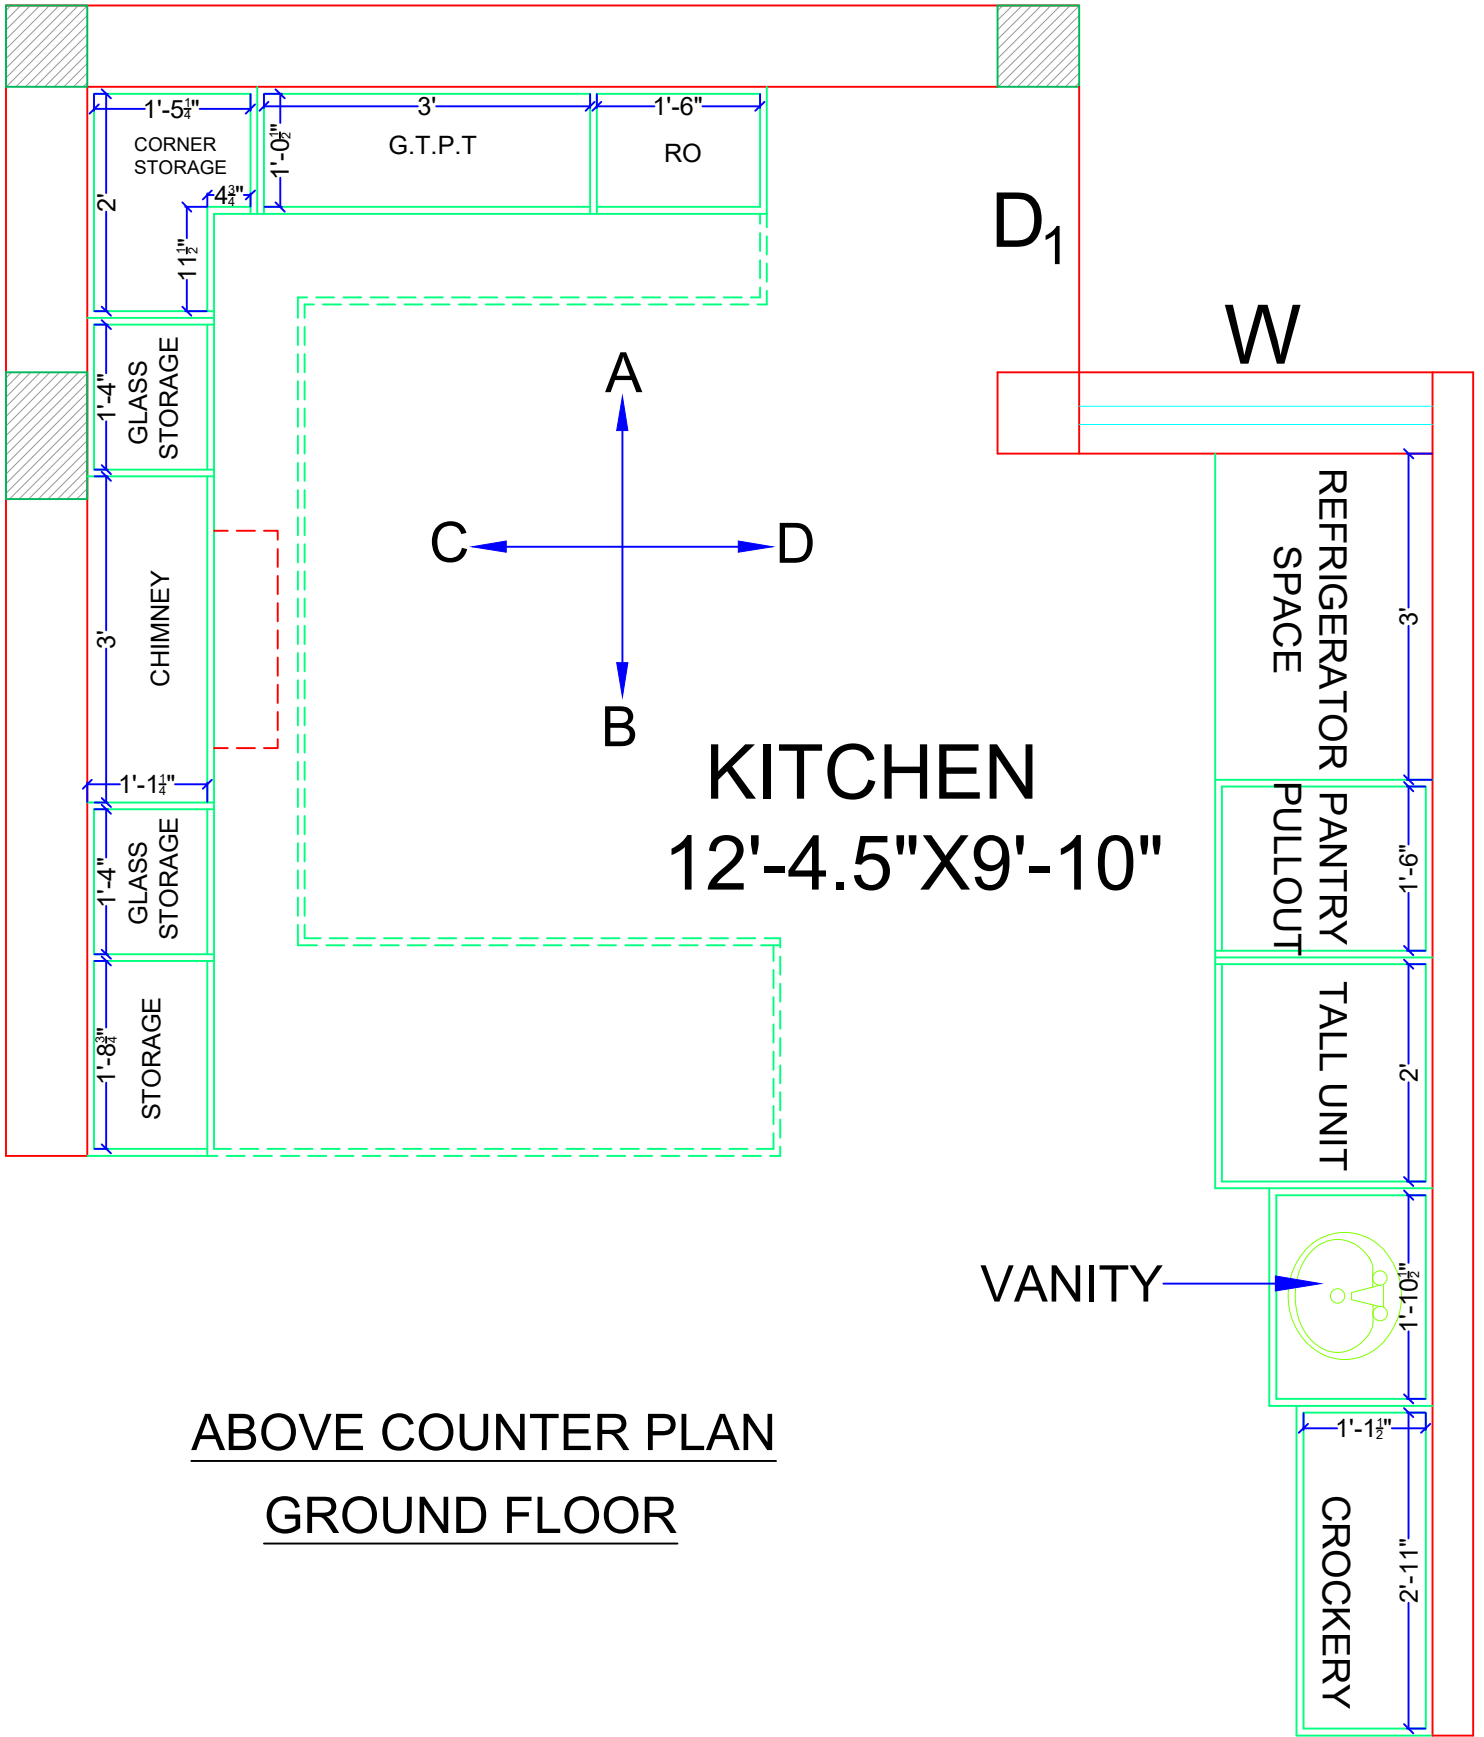

ABOVE COUNTER PLAN
GROUND FLOOR

DELUSION INTERIO PVT. LTD., GMS ROAD, DEHRADUN

CLIENT NAME:
Mr. Akhilesh Chaudhary

PROJECT:
Proposed Residence

PROPORTION:
NOT TO SCALE

DRAWING:
Kitchen Plan

DELUSION INTERIO PVT. LTD., GMS ROAD, DEHRADUN