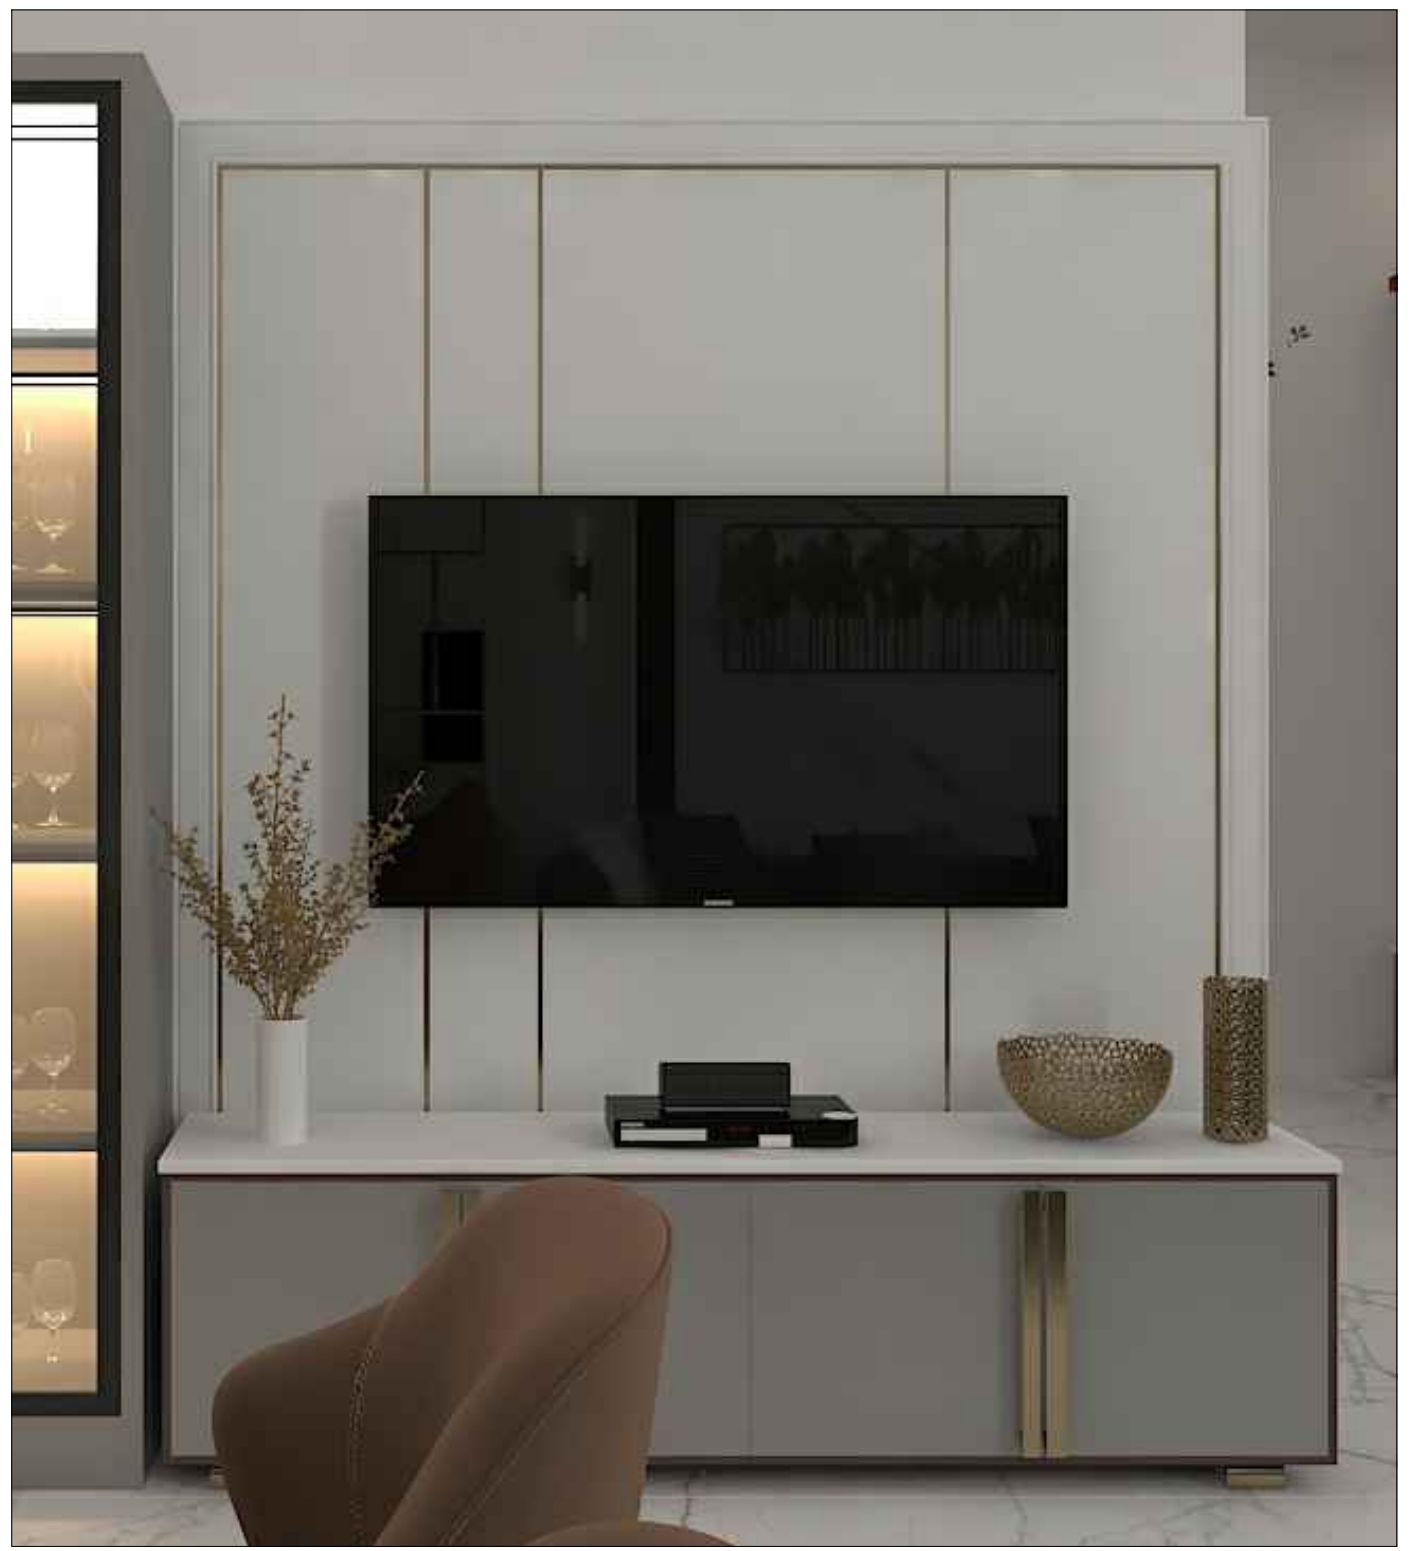

REFERENCE IMAGE

DELUSION INTERIO
DESIGN | DECOR | DETAIL

DELUSION INTERIO PVT. LTD., GMS ROAD, DEHRADUN

CLIENT NAME:
Mr. Akhilesh Chaudhary

PROJECT:
Proposed Residence

PROPORTION:
NOT TO SCALE

DRAWING:
HALL / DINING AREA TV PANEL