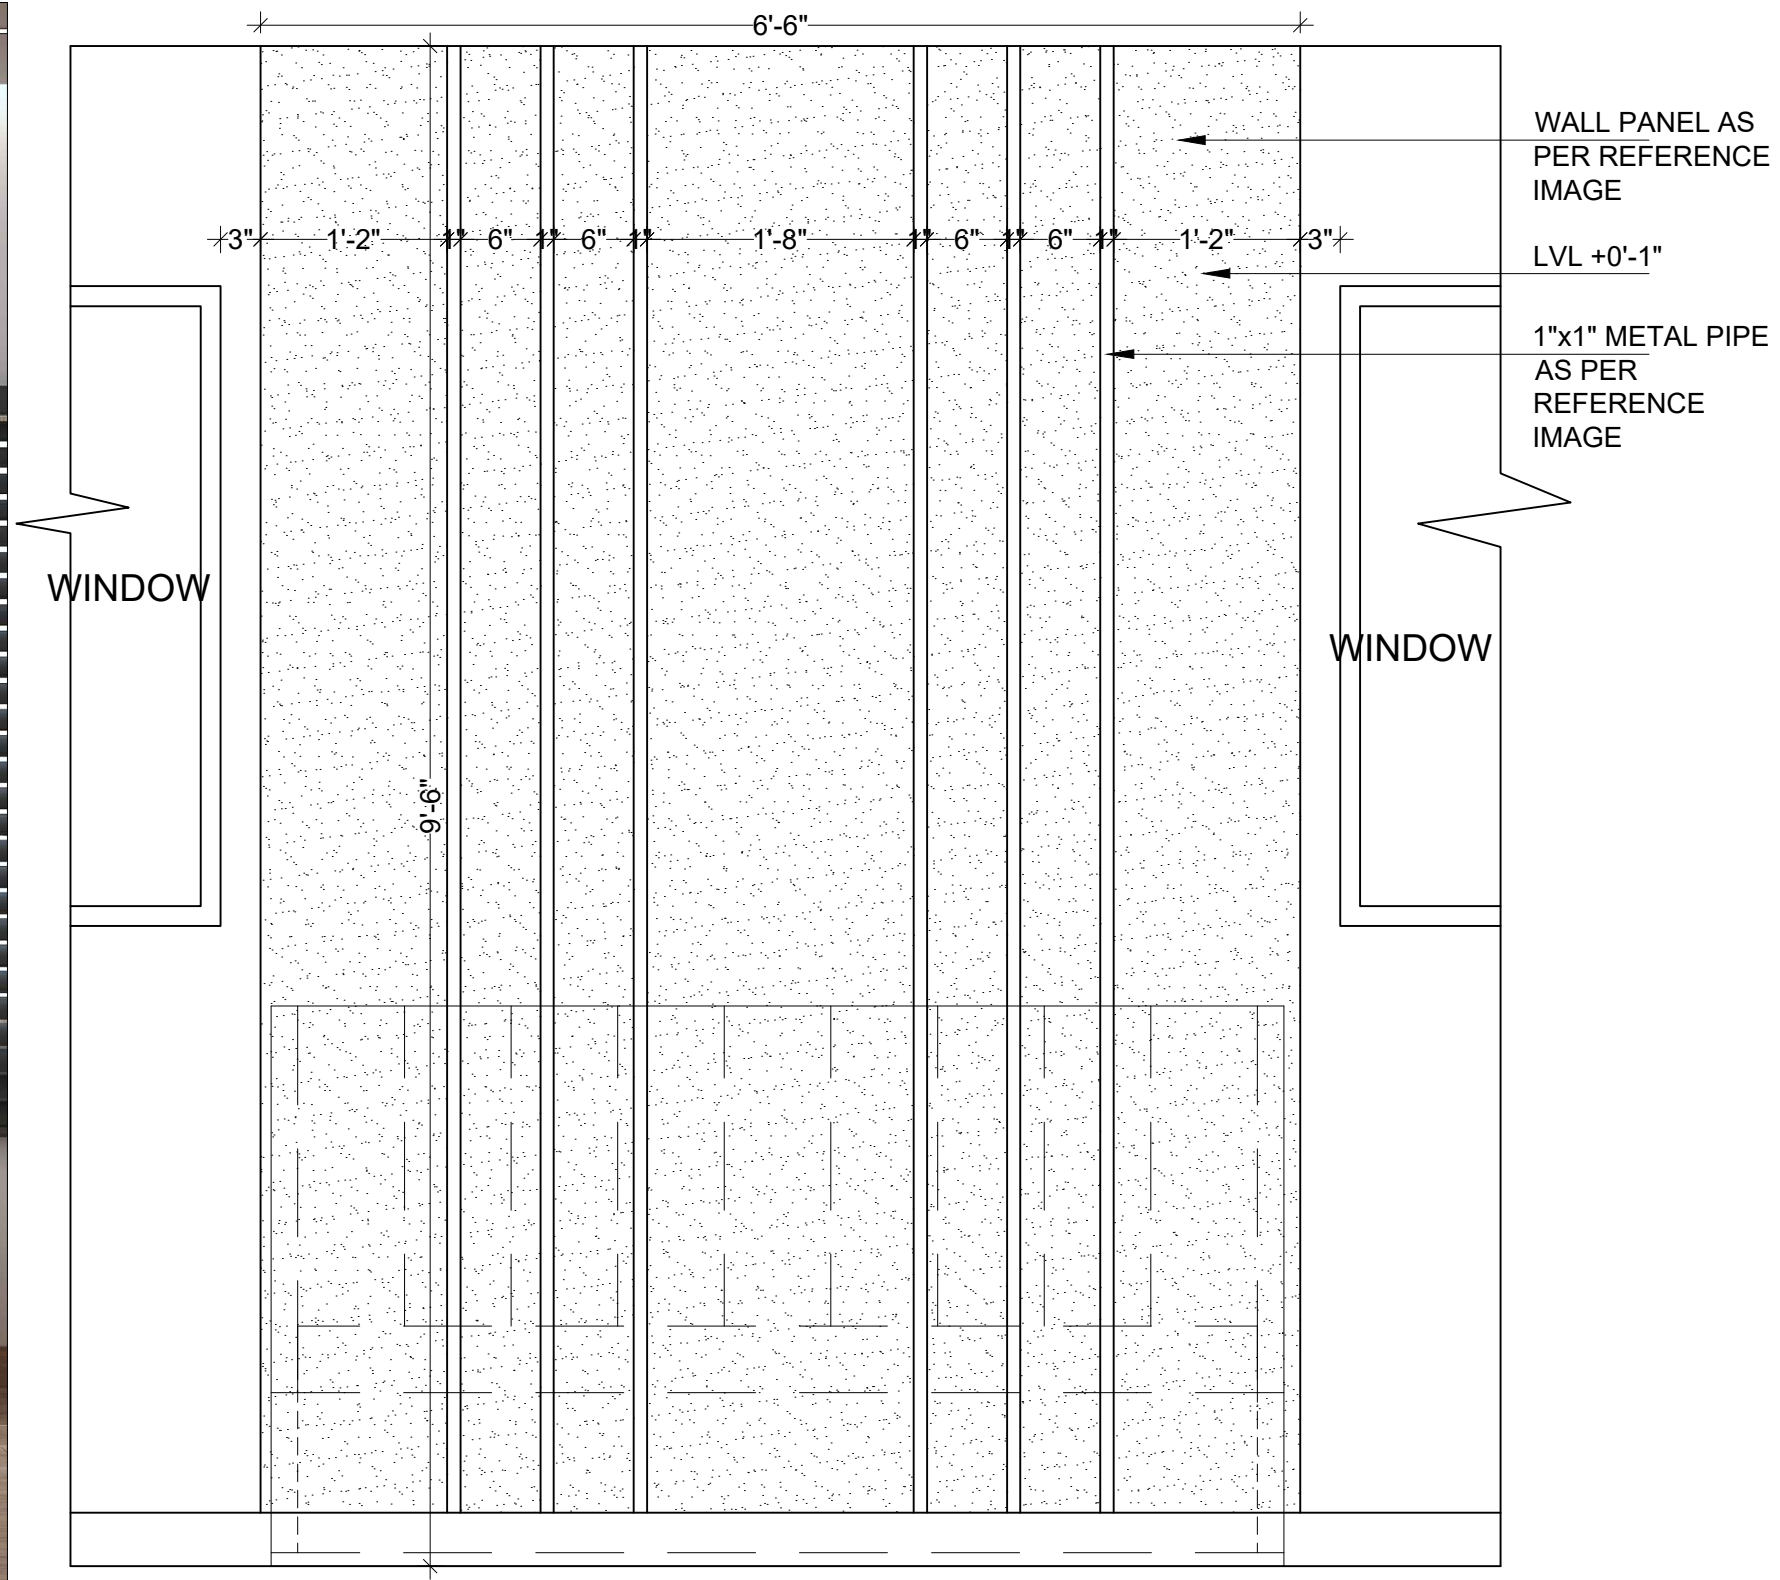

ELEVATION

DELUSION INTERIO
DESIGN | DECOR | DETAIL

DELUSION INTERIO PVT. LTD., GMS ROAD, DEHRADUN

CLIENT NAME:
Mr. Akhilesh Chaudhary

PROJECT:
Proposed Residence

PROPORTION:
NOT TO SCALE

DRAWING:
MASTER BEDROOM BED BACK PANEL