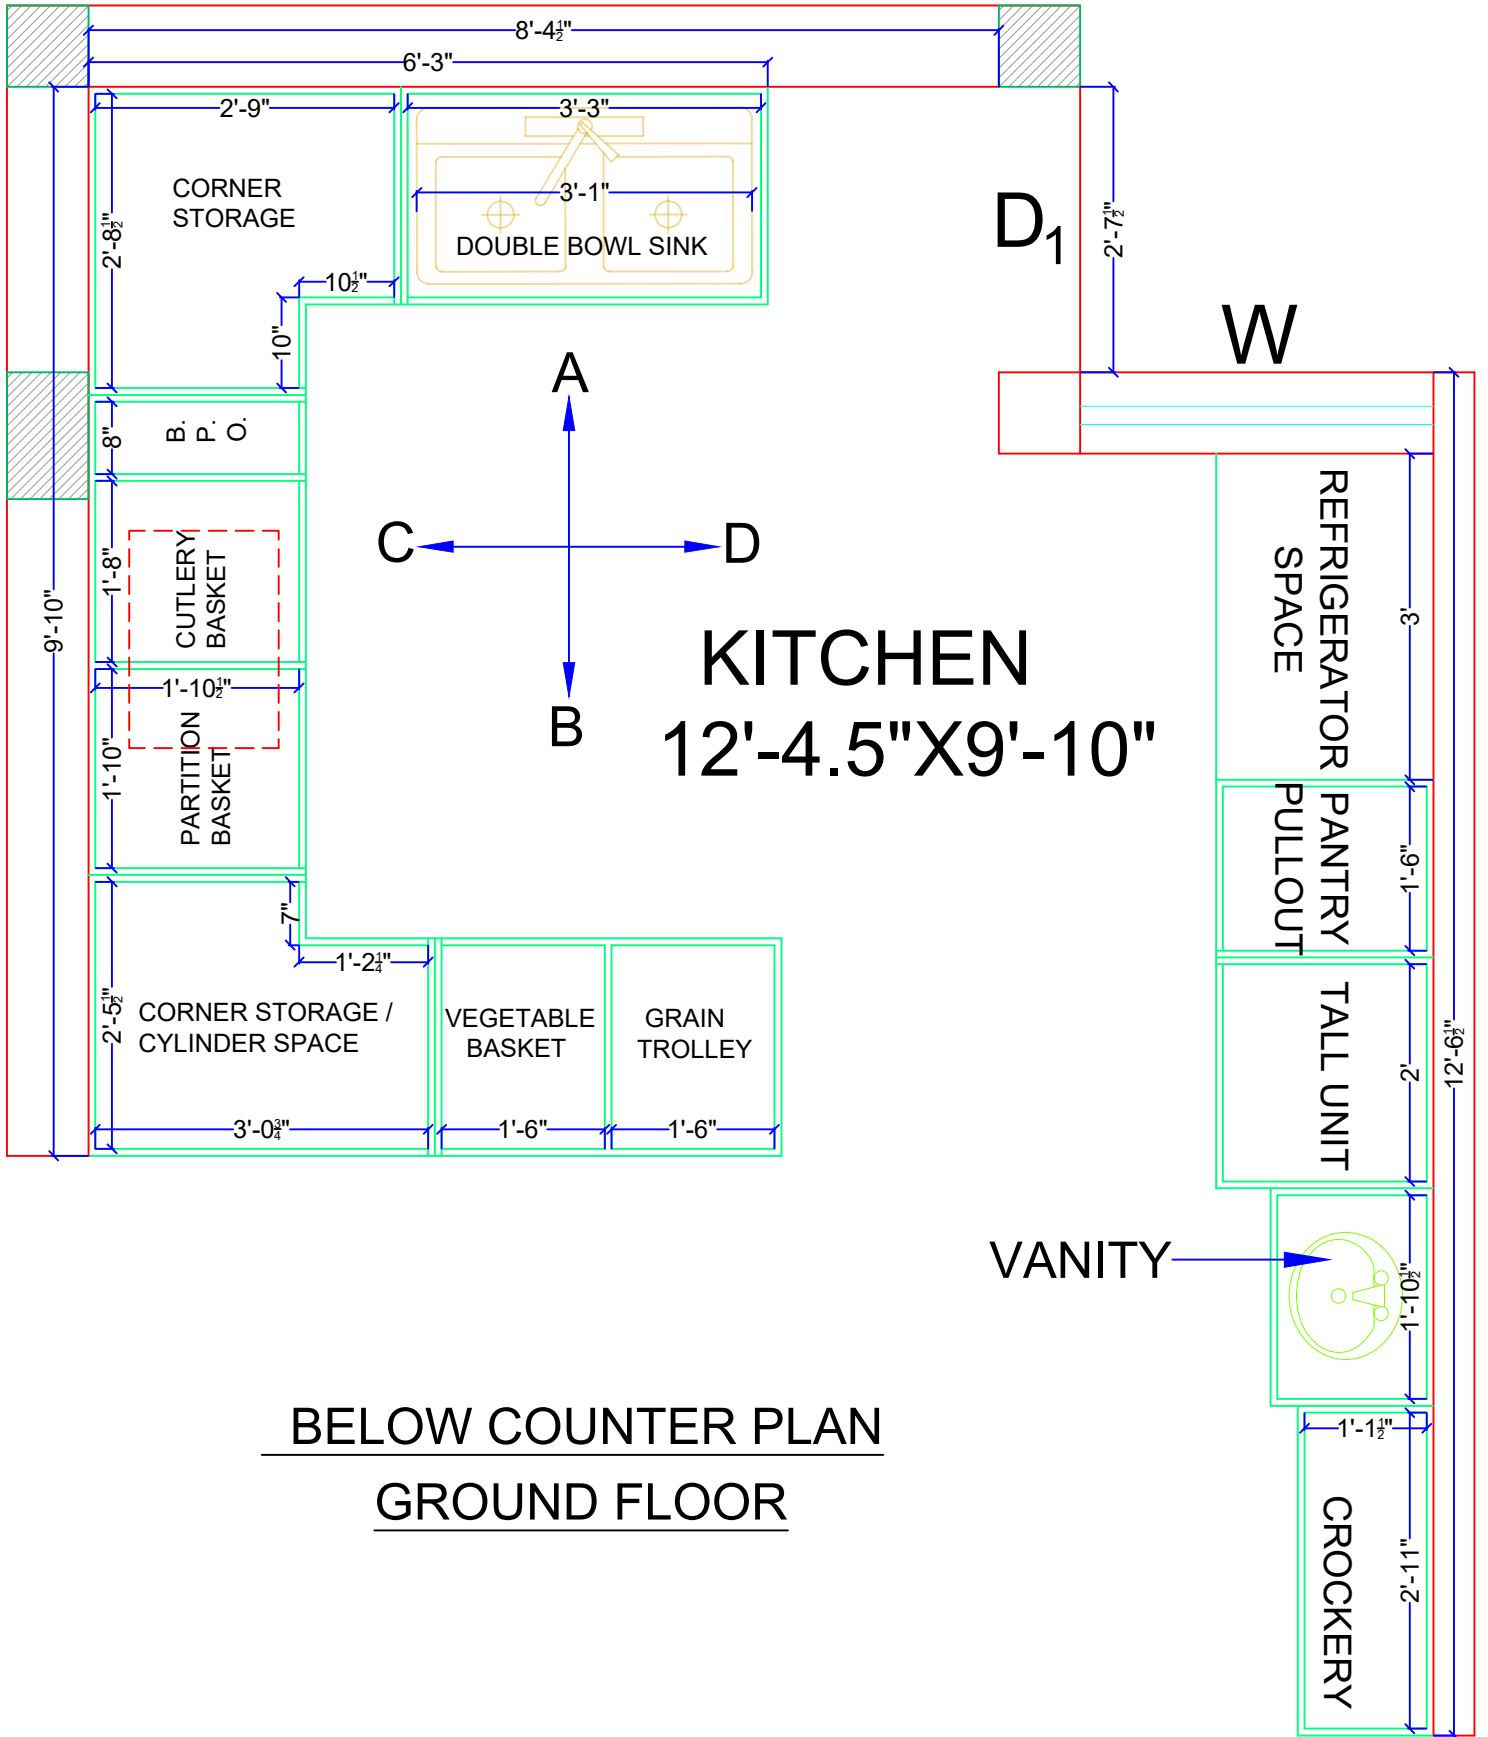

ABOVE COUNTER PLAN
GROUND FLOOR

DELUSION INTERIO PVT. LTD., GMS ROAD, DEHRADUN

CLIENT NAME:
Mr. Akhilesh Chaudhary

PROJECT:
Proposed Residence

PROPORTION:
NOT TO SCALE

DRAWING:
Kitchen Plan

DELUSION INTERIO PVT. LTD., GMS ROAD, DEHRADUN