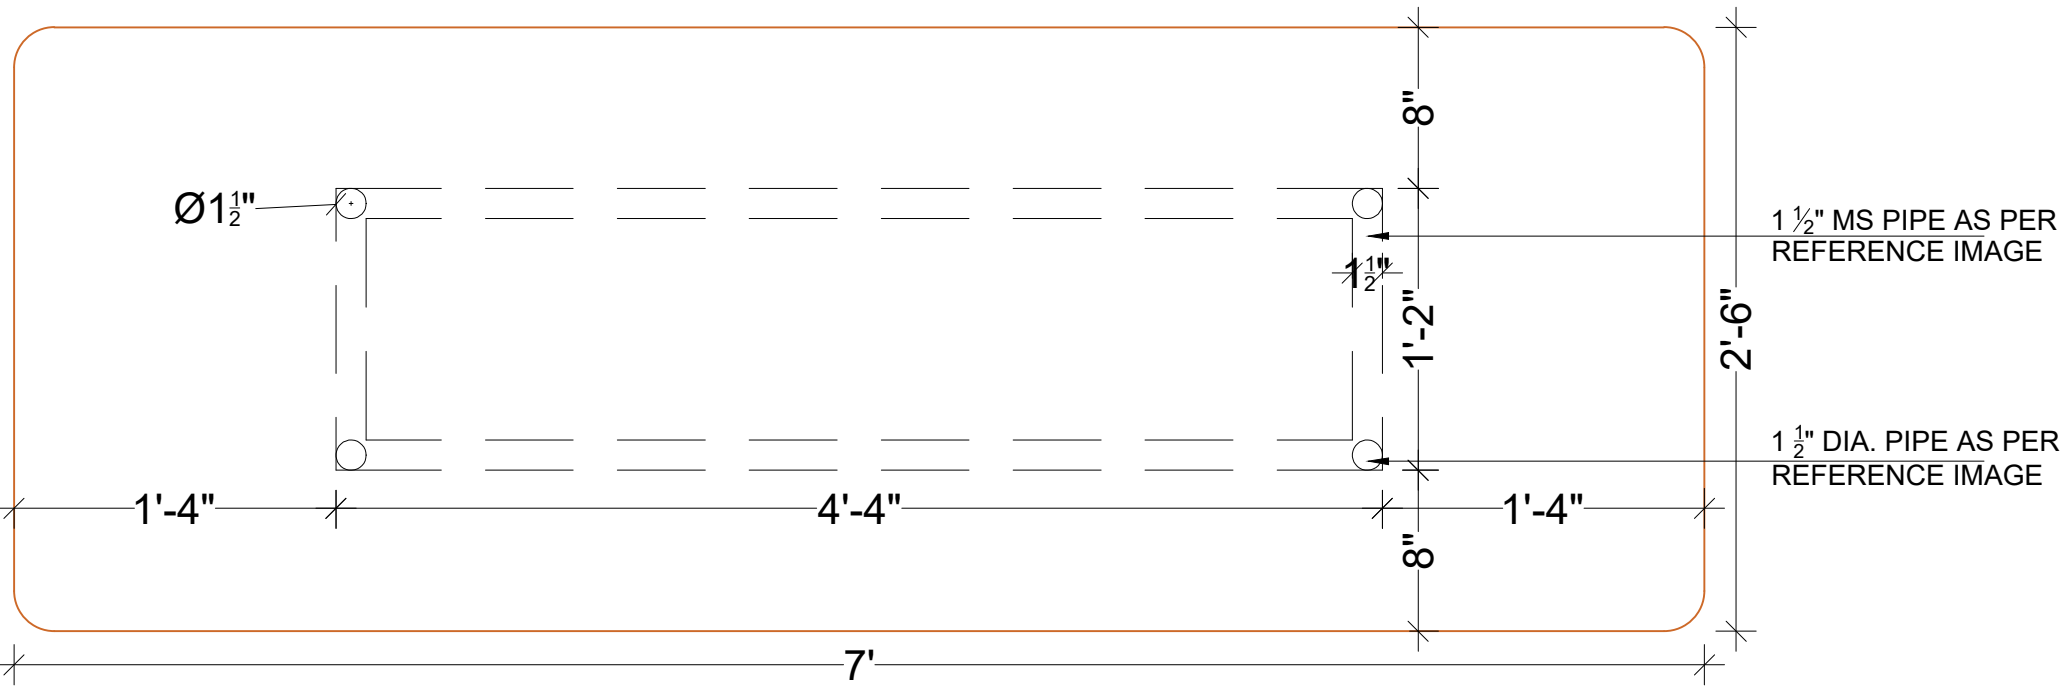

PLAN

DELUSION INTERIO PVT. LTD., GMS ROAD, DEHRADUN

CLIENT NAME:
Mr. Akhilesh Chaudhary

PROJECT:
Proposed Residence

PROPORTION:
NOT TO SCALE

DRAWING:
DINING TABLE