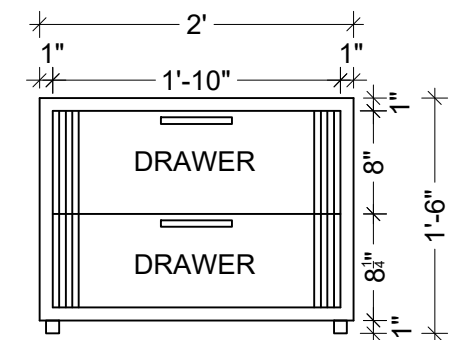

ELEVATION

DELUSION INTERIO
DESIGN | DECOR | DETAIL

DELUSION INTERIO PVT. LTD., GMS ROAD, DEHRADUN

CLIENT NAME:
Mr. Akhilesh Chaudhary

PROJECT:
Proposed Residence

PROPORTION:
NOT TO SCALE

DRAWING:
KIDS BEDROOM BED & SIDE TABLE