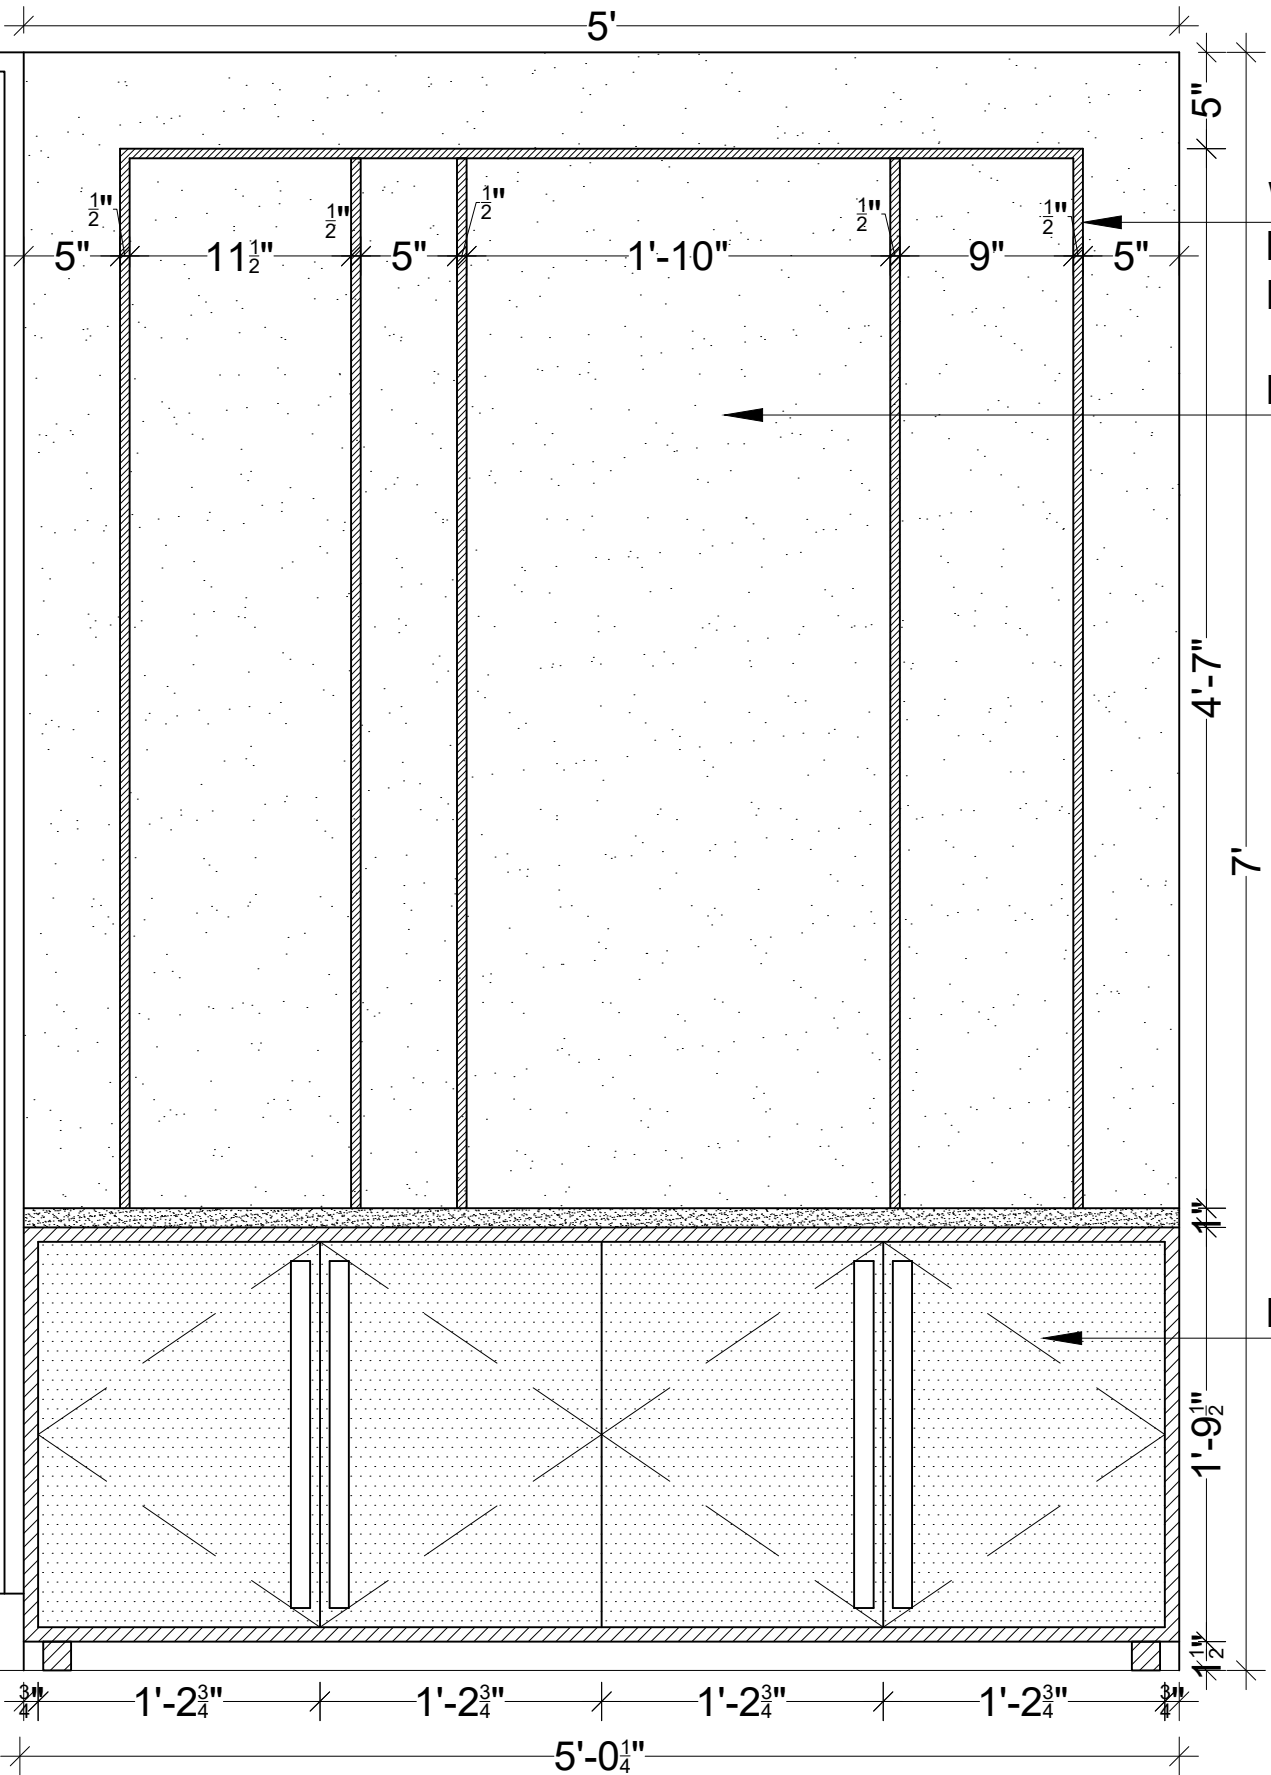

WALL MOLDING AS PER REFERENCE IMAGE

LVL +0'-1"

LVL +1'-3"

ELEVATION