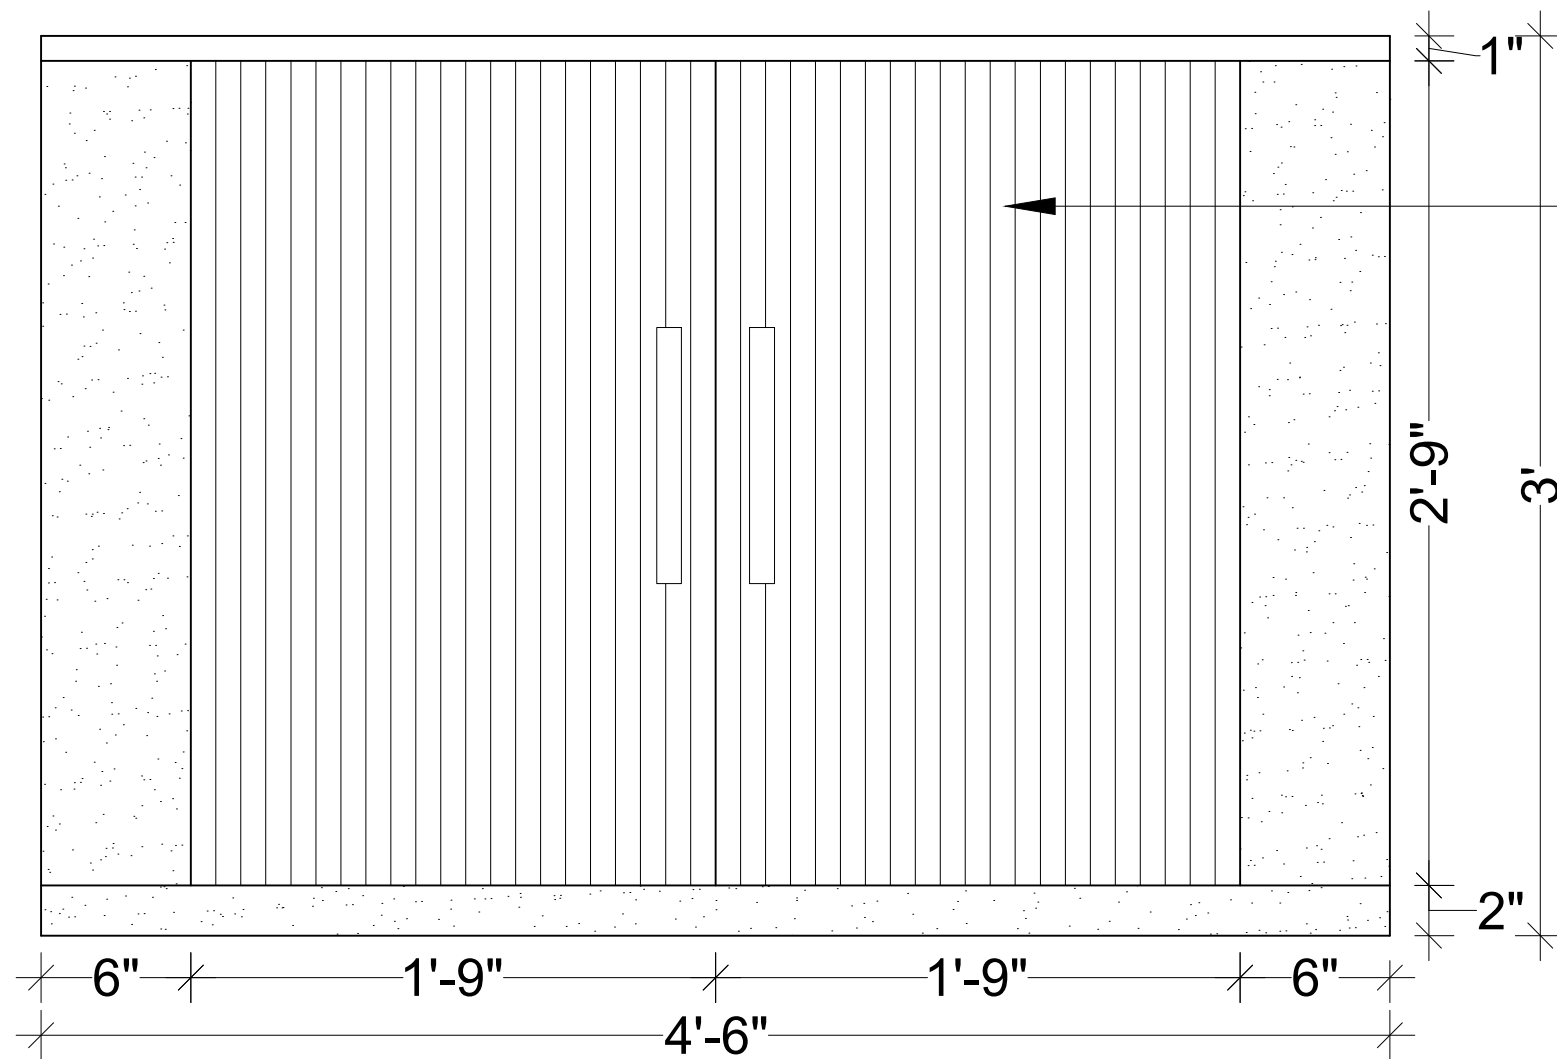

DELUSION INTERIO PVT. LTD., GMS ROAD, DEHRADUN

CLIENT NAME:
 Mr. Akhilesh Chaudhary

PROJECT:
 Proposed Residence

PROPORTION:
 NOT TO SCALE

DRAWING:
 DINING TABLE

PLAN

ELEVATION

OPNABLE SHUTTER
AS PER REFERENCE
IMAGE