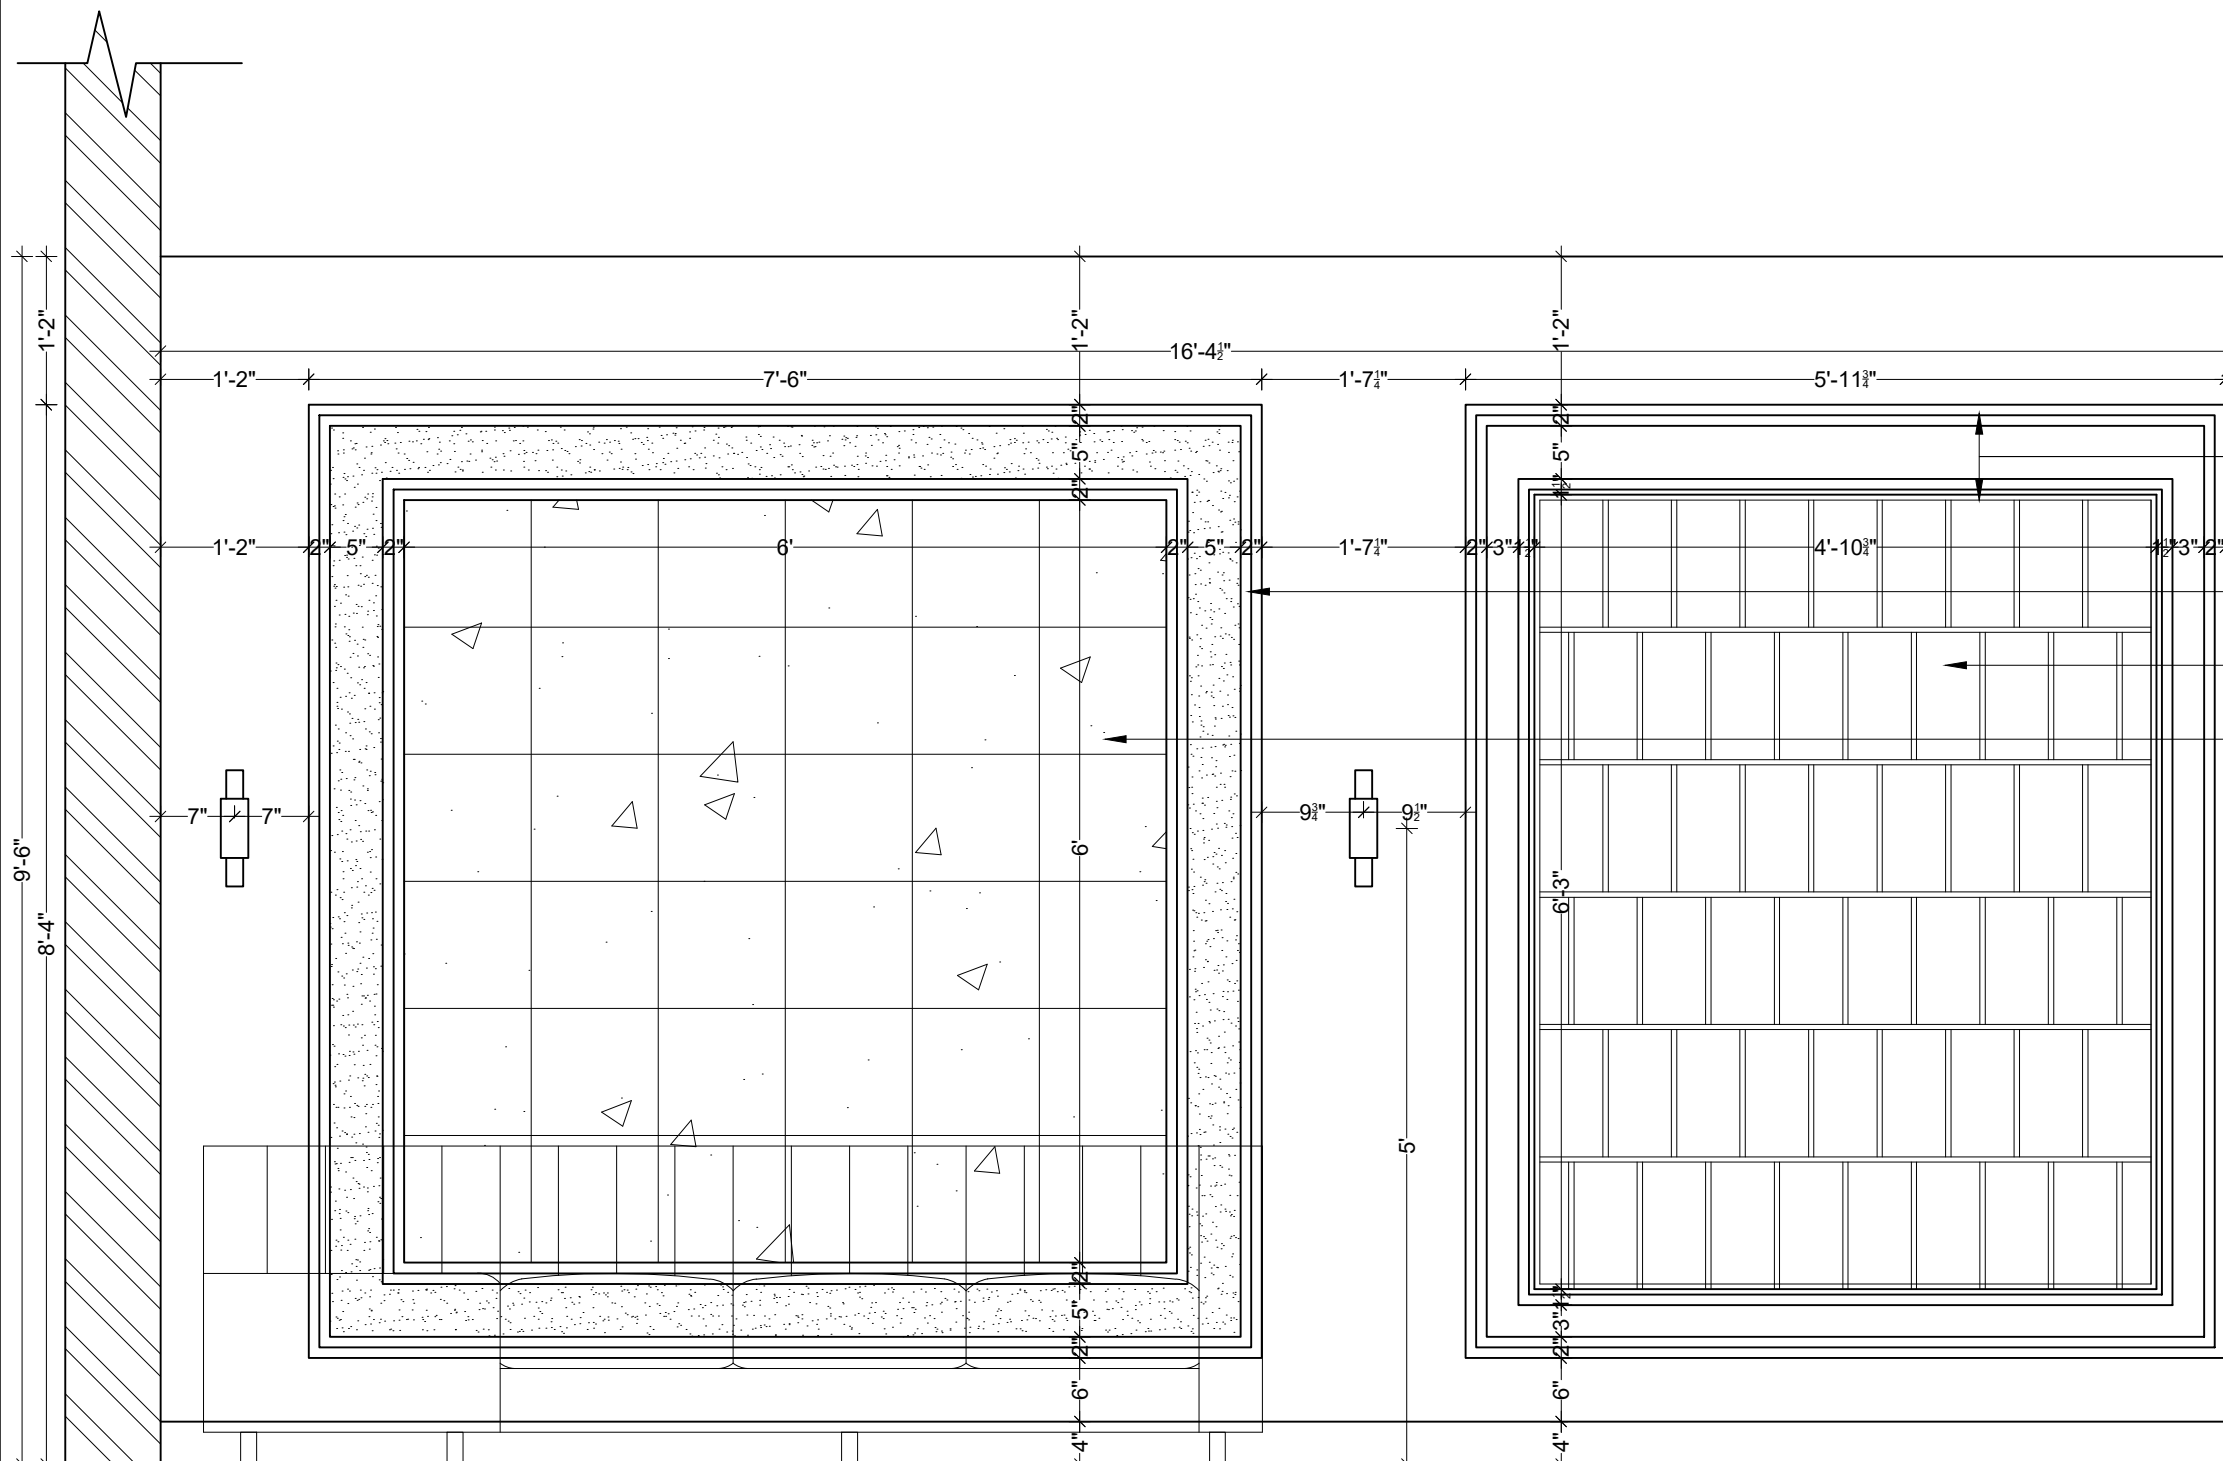

ELEVATION

WALL MOLDING AS PER REFERENCE IMAGE
WALL MOLDING AS PER REFERENCE IMAGE
MIRROR WORK AS PER REFERENCE IMAGE
WALL TILE AS PER REFERENCE IMAGE