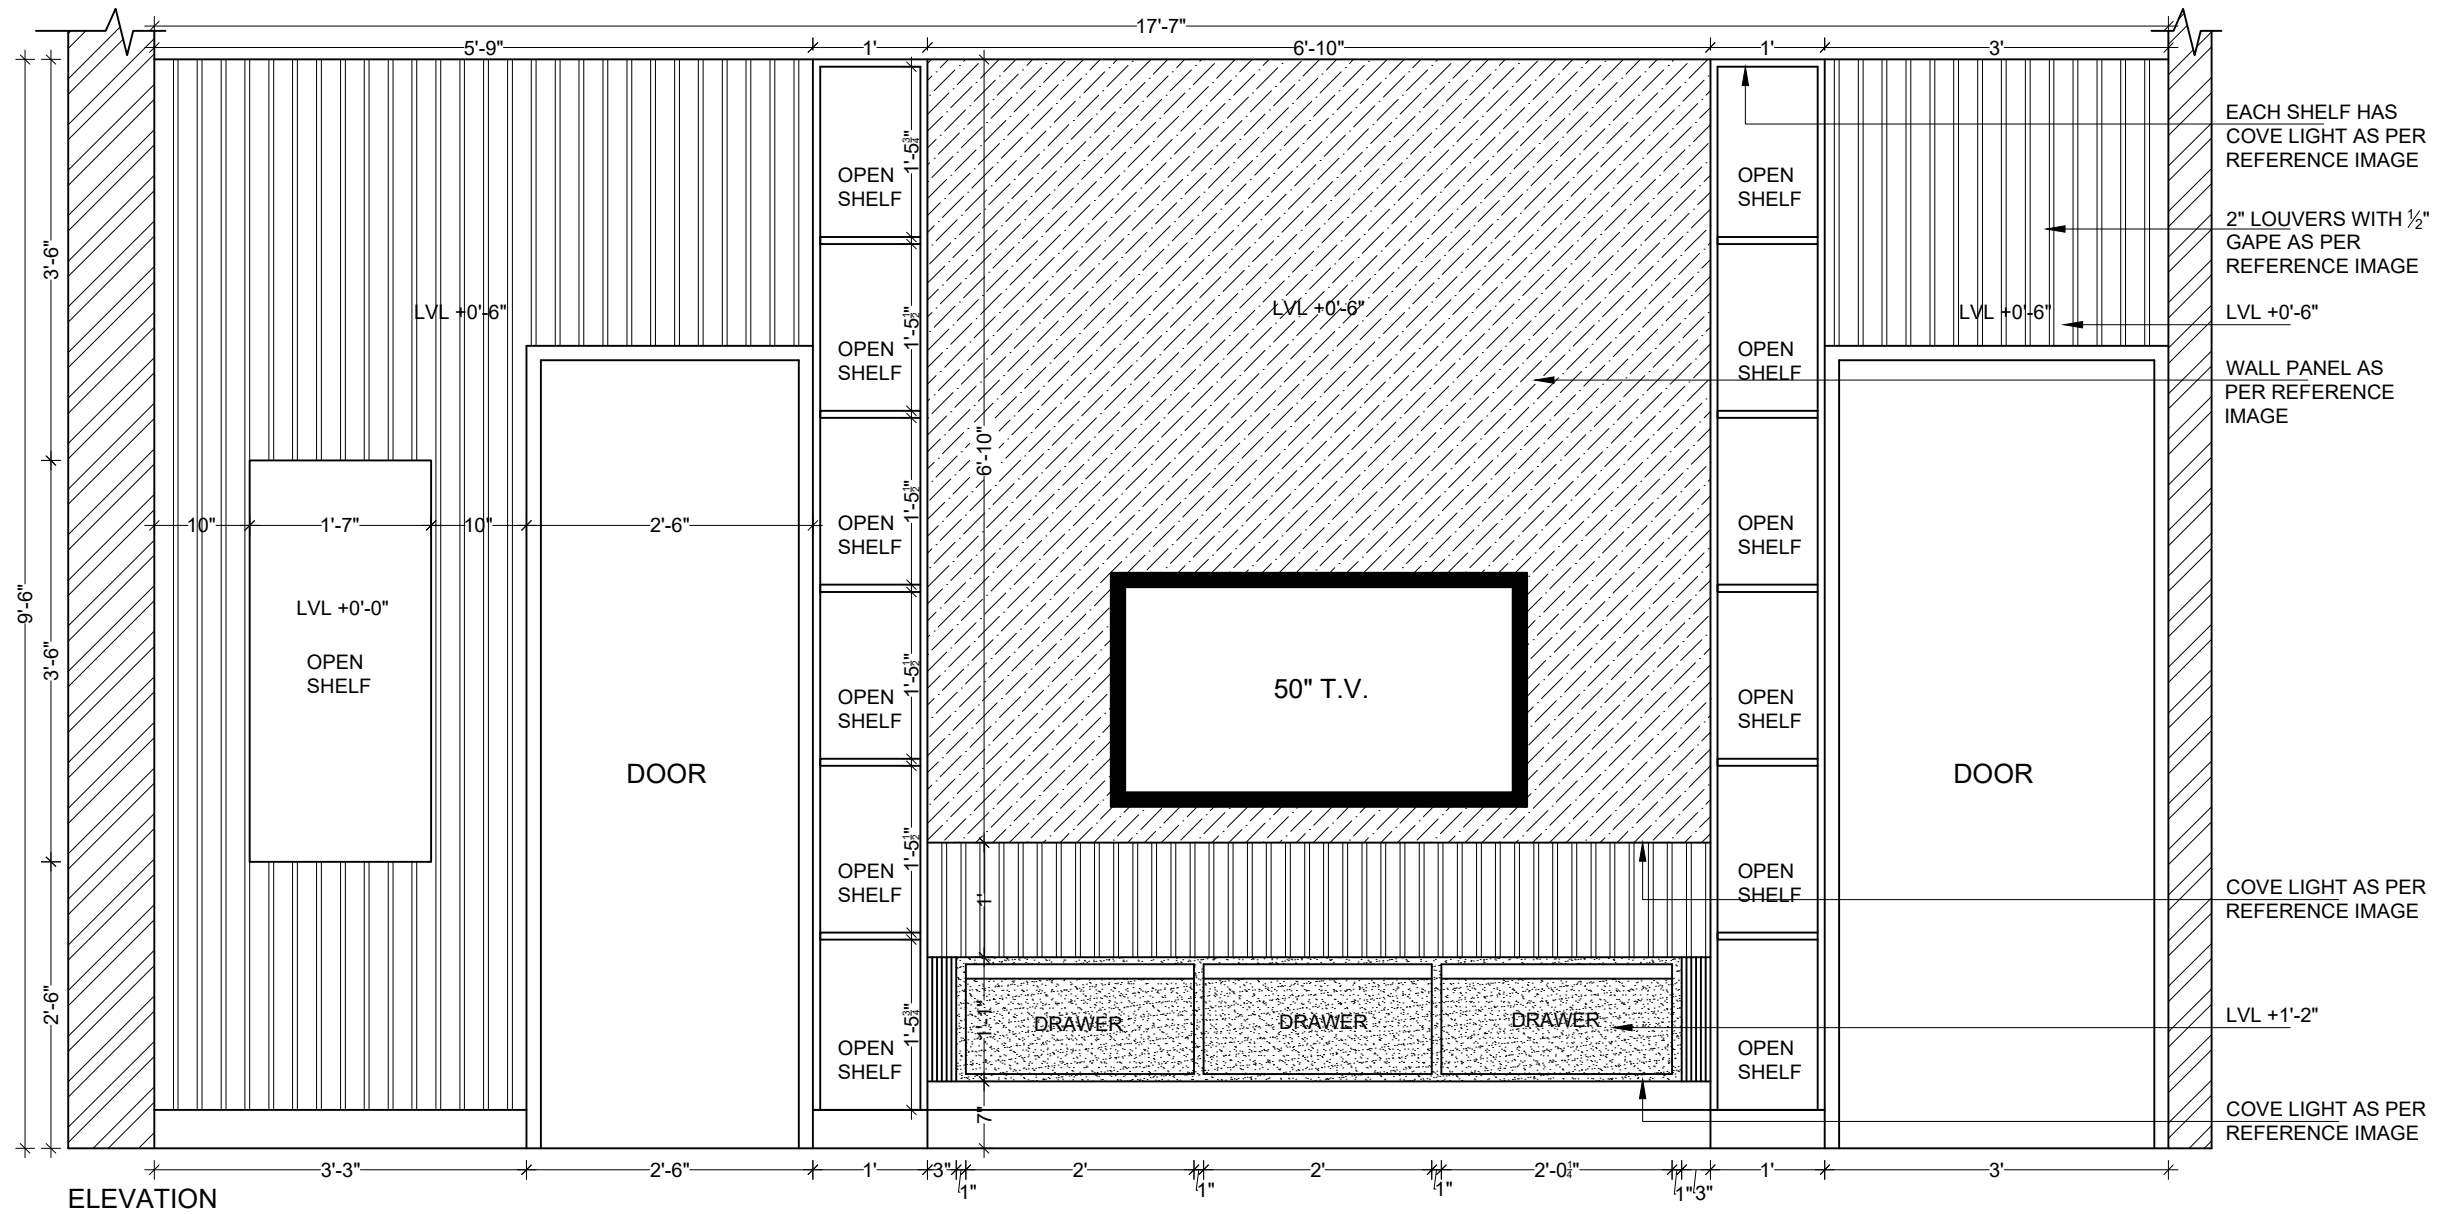

PLAN

REFERENCE IMAGE

PLAN

ELEVATION

ELEVATION

SIDE ELEVATION

DELUSION INTERIO
DESIGN | DECOR | DETAIL

DELUSION INTERIO PVT. LTD., GMS ROAD, DEHRADUN

CLIENT NAME:
Mr. Akhilesh Chaudhary

PROJECT:
Proposed Residence

PROPORTION:
NOT TO SCALE

DRAWING:
KIDS BEDROOM BED & SIDE TABLE

REFERENCE IMAGE

DELUSION INTERIO
DESIGN | DECOR | DETAIL

DELUSION INTERIO PVT. LTD., GMS ROAD, DEHRADUN