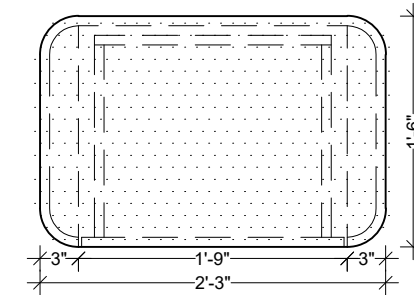

PROJECT:
Proposed Residence

PROPORTION:
NOT TO SCALE

DRAWING:
POOJA UNIT

REFERENCE IMAGE

ELEVATION

DELUSION INTERIO
DESIGN | DECOR | DETAIL

DELUSION INTERIO PVT. LTD., GMS ROAD, DEHRADUN

CLIENT NAME:
Mr. Akhilesh Chaudhary

PROJECT:
Proposed Residence

PROPORTION:
NOT TO SCALE

DRAWING:
MASTER BEDROOM BED BACK PANEL

PLAN

REFERENCE IMAGE

PLAN

ELEVATION

FINGER GROOVE
AS PER
REFERENCE IMAGE

PROPORTION:
NOT TO SCALE

DRAWING:
MASTER BEDROOM BED & SIDE TABLE

PLAN

REFERENCE IMAGE

ELEVATION

SIDE ELEVATION

DELUSION INTERIO
DESIGN | DECOR | DETAIL

DELUSION INTERIO PVT. LTD., GMS ROAD, DEHRADUN