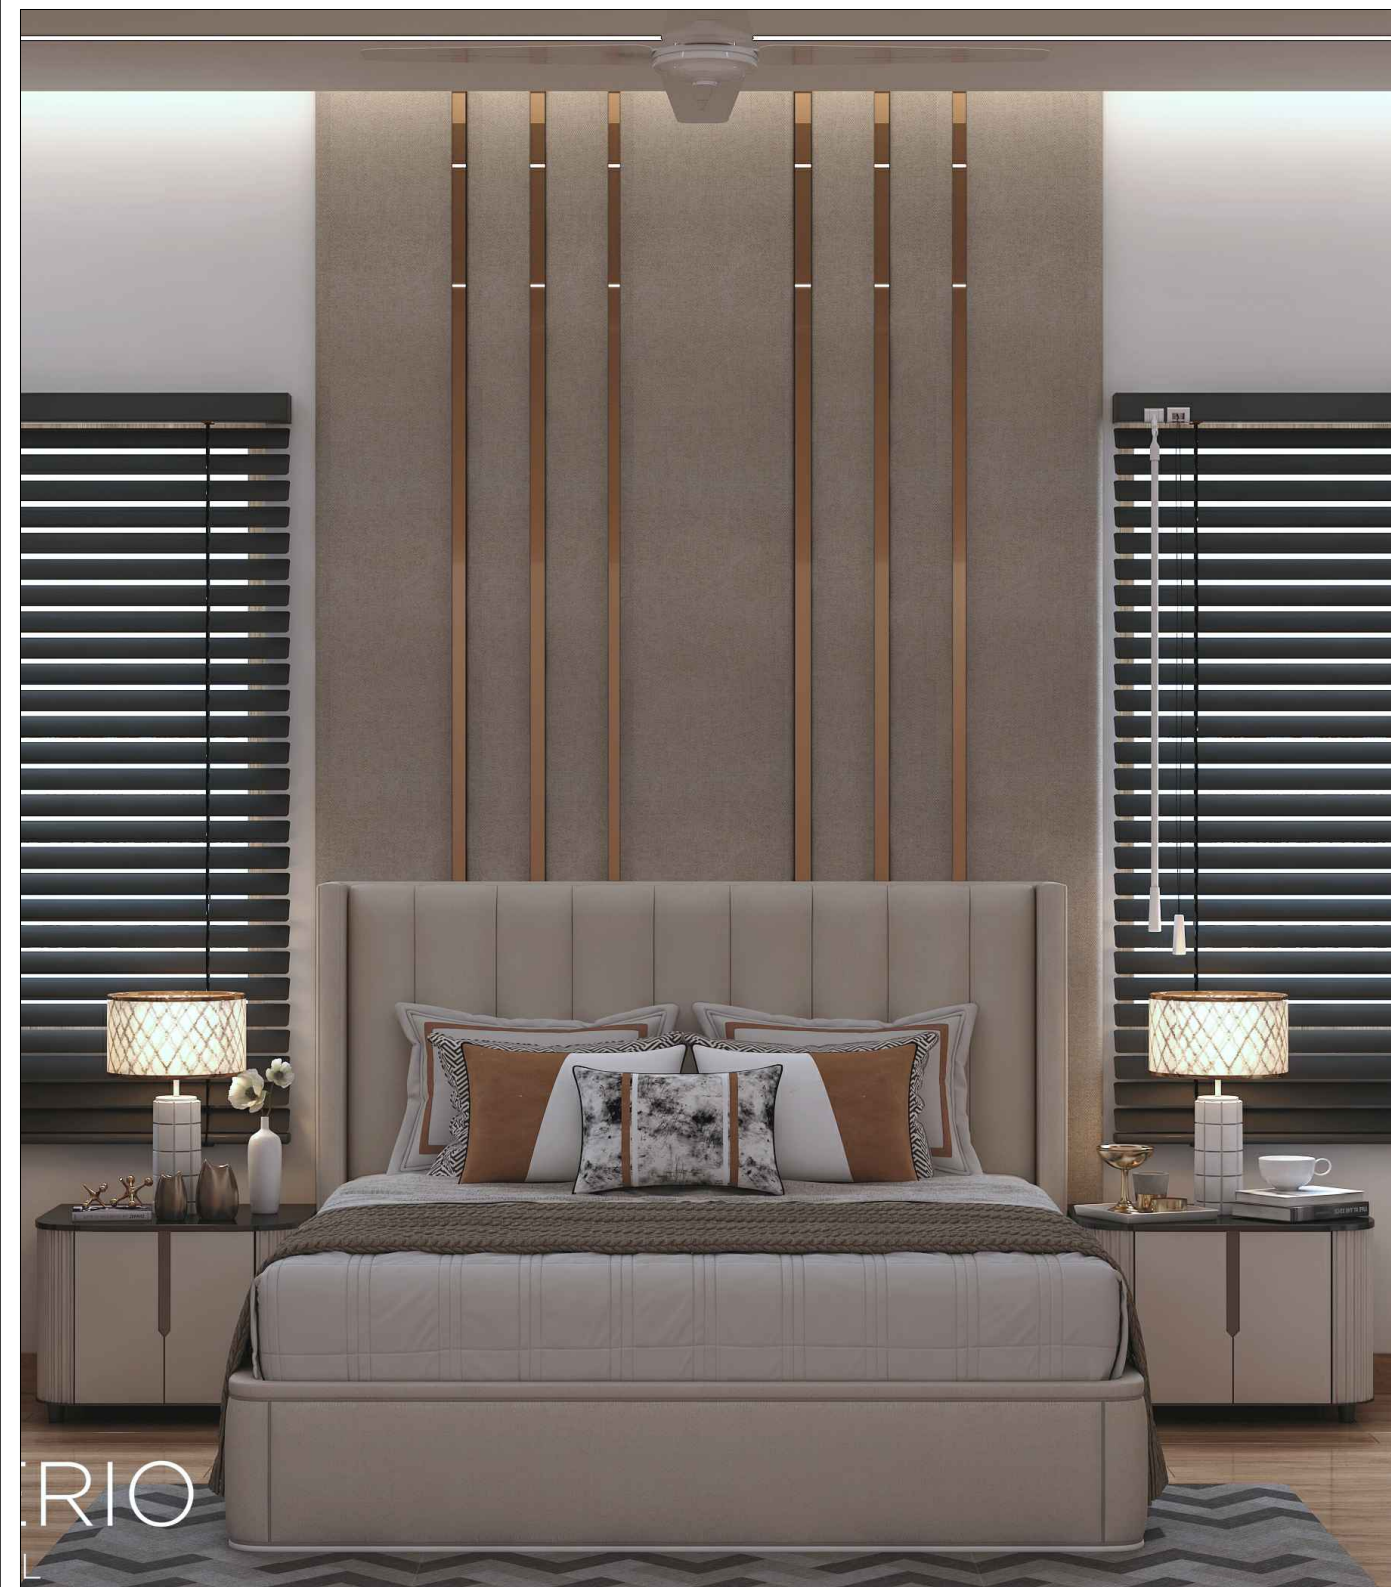

REFERENCE IMAGE