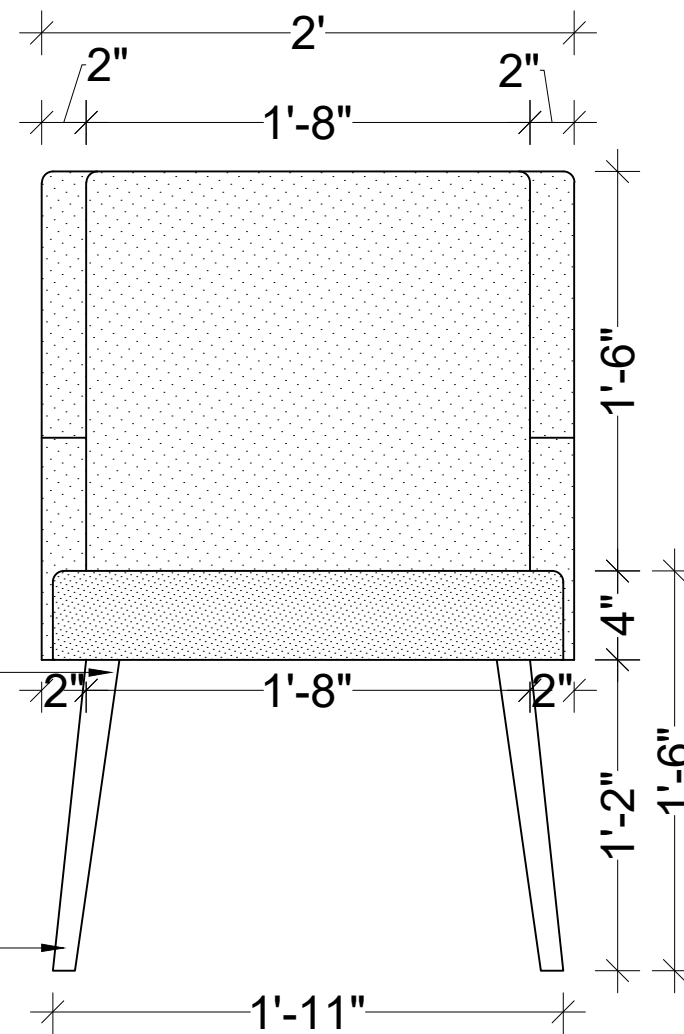

LVL +0'-1"

LVL +1'-3"

ELEVATION

REFERENCE IMAGE

DELUSION INTERIO
DESIGN | DECOR | DETAIL

DELUSION INTERIO PVT. LTD., GMS ROAD, DEHRADUN

CLIENT NAME:
Mr. Akhilesh Chaudhary

PROJECT:
Proposed Residence

PROPORTION:
NOT TO SCALE

DRAWING:
HALL / DINING AREA TV PANEL

PLAN

FRONT ELEVATION

SIDE ELEVATION

REFERENCE IMAGE

1 1/2" DIA. AS PER REFERENCE IMAGE

1" DIA. AS PER REFERENCE IMAGE