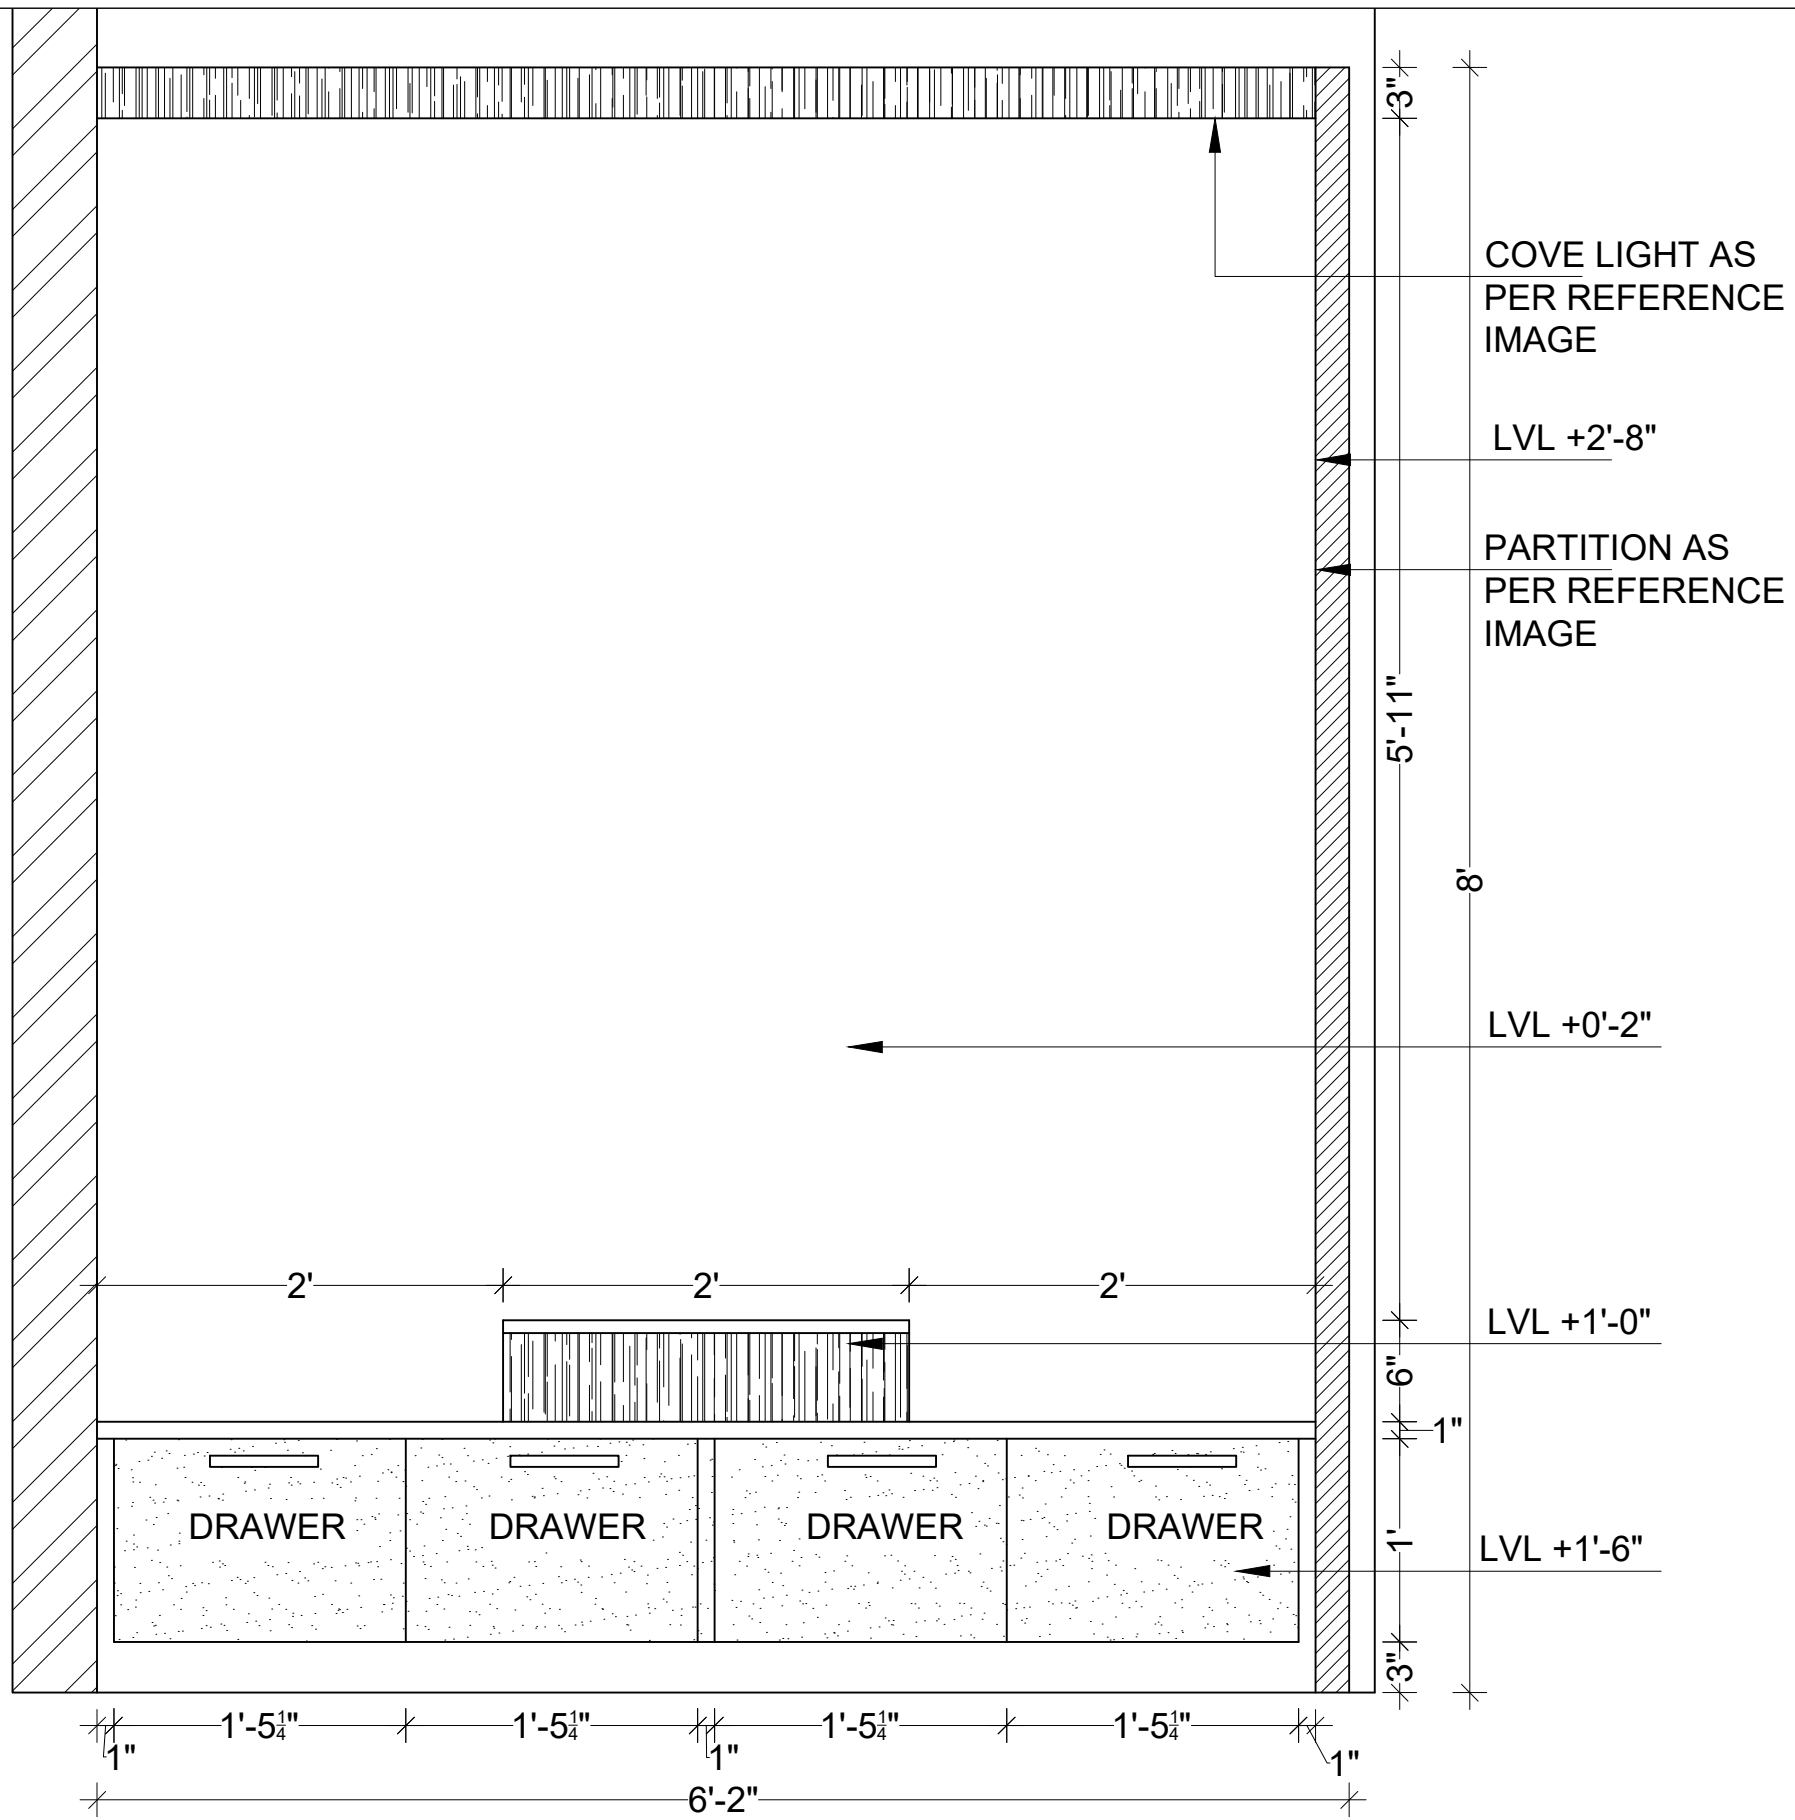

REFERENCE IMAGE