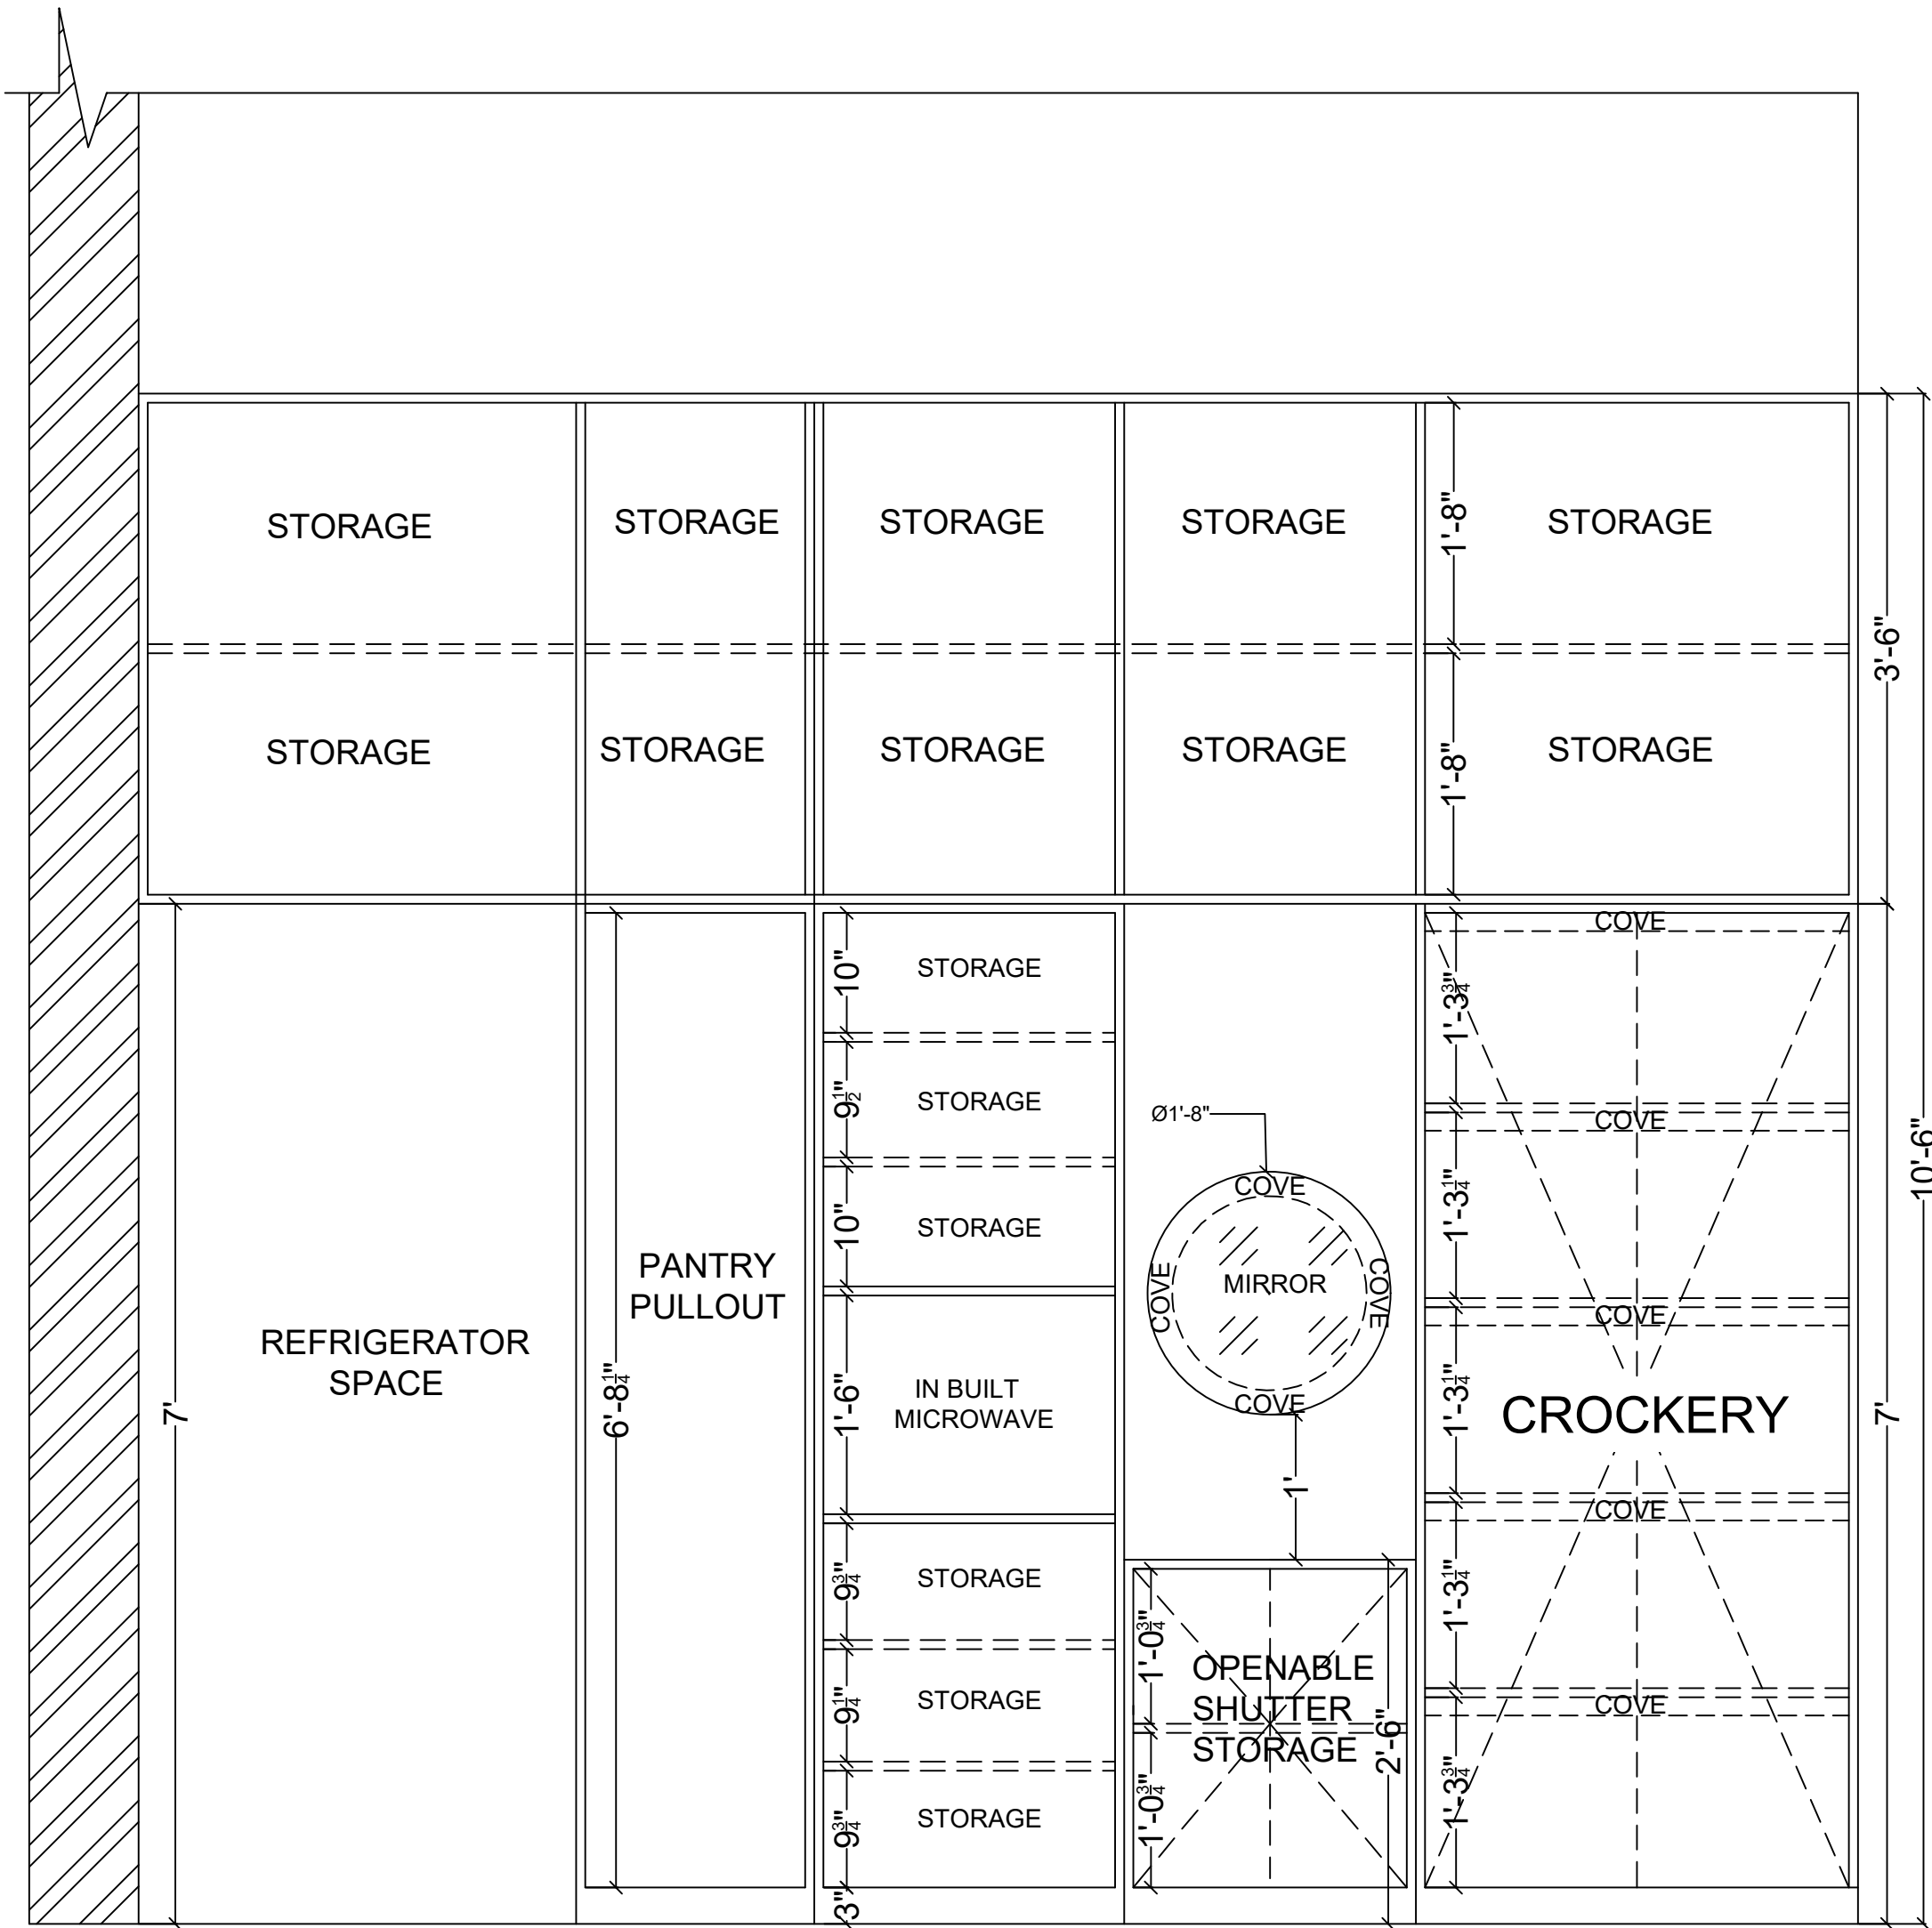

ELEVATION D G.F

DELUSION INTERIO
DESIGN | DECOR | DETAIL

DELUSION INTERIO PVT. LTD., GMS ROAD, DEHRADUN

CLIENT NAME:
Mr. Akhilesh Chaudhary

PROJECT:
Proposed Residence

PROPORTION:
NOT TO SCALE

DRAWING:
Kitchen Elevation