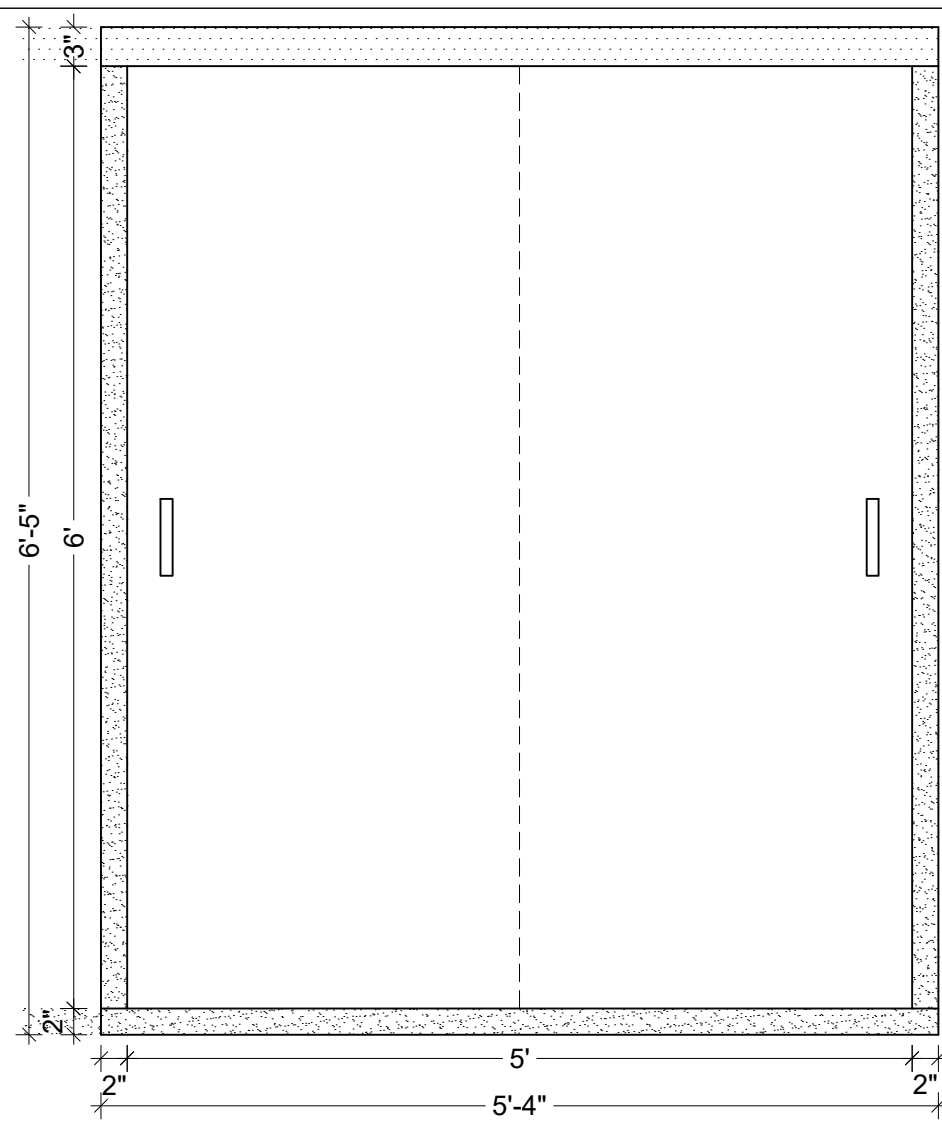

ELEVATION

REFERENCE IMAGE

DELUSION INTERIO
DESIGN | DECOR | DETAIL

DELUSION INTERIO PVT. LTD., GMS ROAD, DEHRADUN

CLIENT NAME:
Mr. Akhilesh Chaudhary

PROJECT:
Proposed Residence

PROPORTION:
NOT TO SCALE

DRAWING:
KIDS BEDROOM BED BACK PANEL