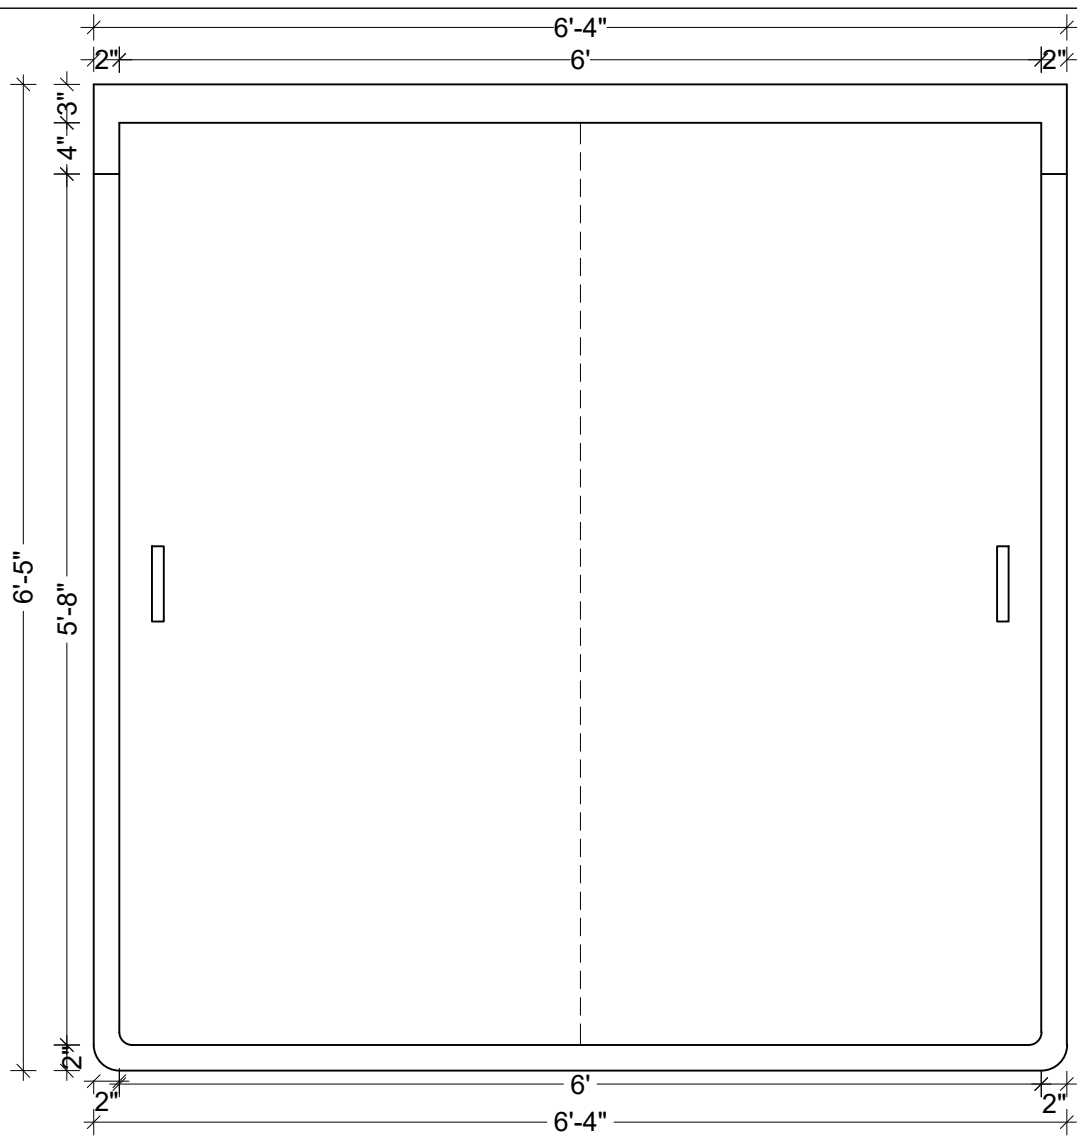

PROJECT:
Proposed Residence

PROPORTION:
NOT TO SCALE

DRAWING:
MASTER BEDROOM BED BACK PANEL

PLAN

REFERENCE IMAGE

PLAN

ELEVATION

FINGER GROOVE
AS PER
REFERENCE IMAGE