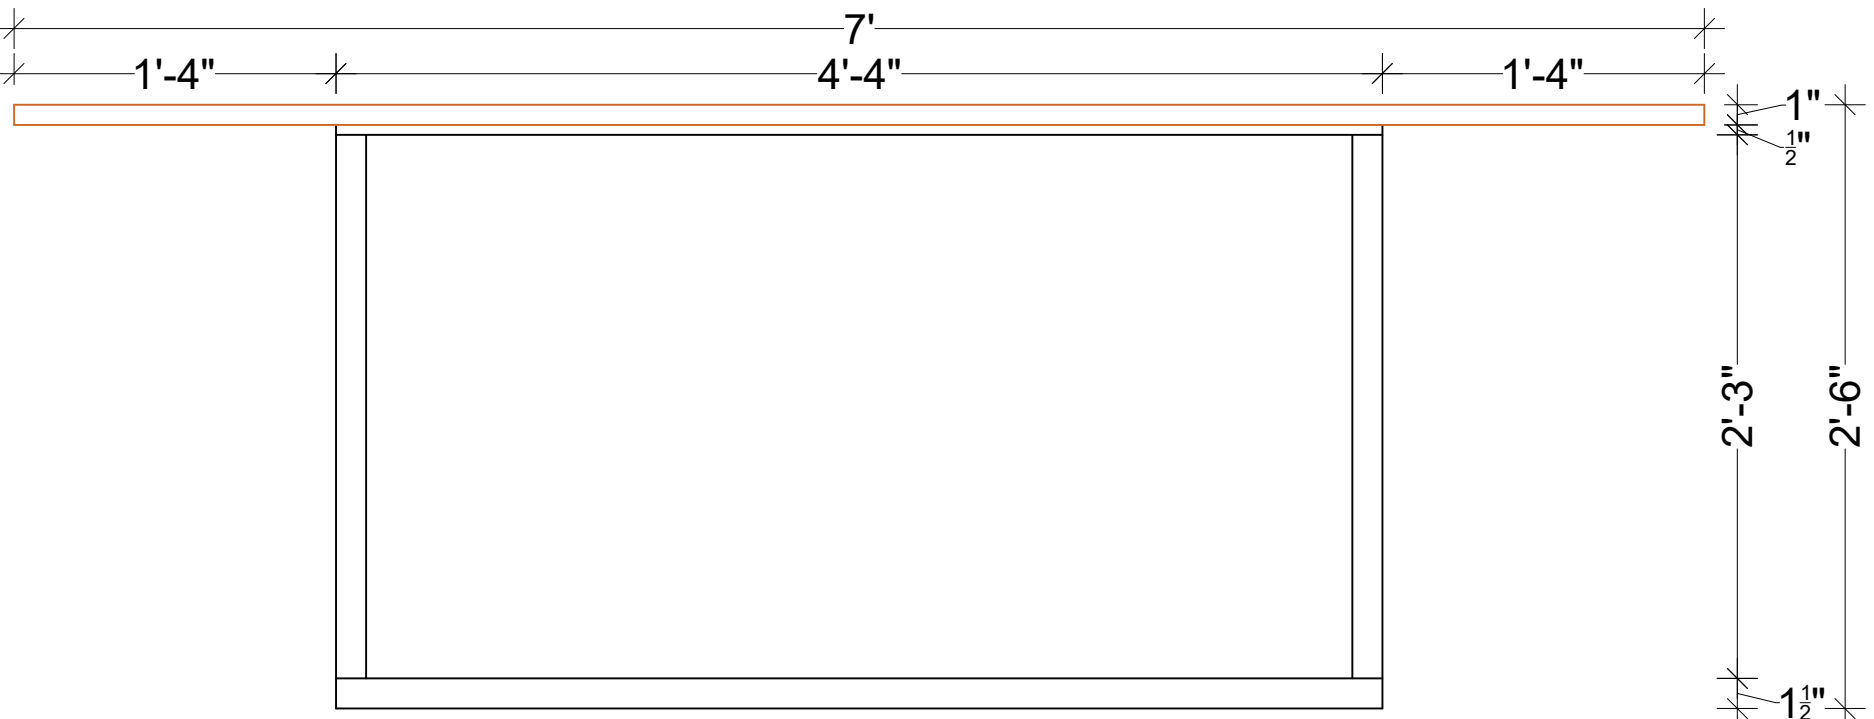

DELUSION INTERIO PVT. LTD., GMS ROAD, DEHRADUN

CLIENT NAME:
Mr. Akhilesh Chaudhary

PROJECT:
Proposed Residence

PROPORTION:
NOT TO SCALE

DRAWING:
DINING CHAIR

PLAN

FRONT ELEVATION

REFERENCE IMAGE