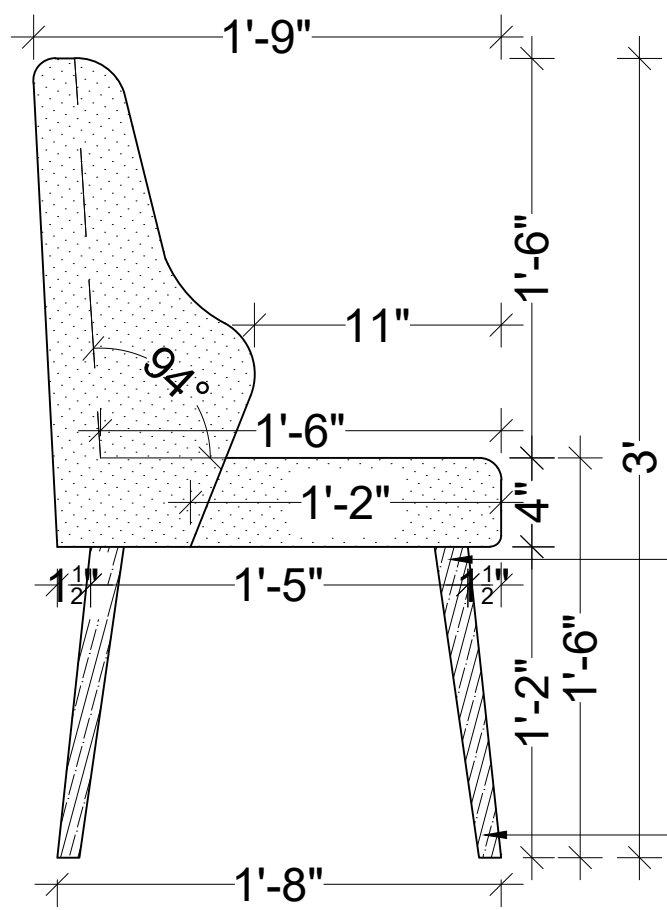

PROPORTION:
NOT TO SCALE

DRAWING:
HALL / DINING AREA TV PANEL

PLAN

FRONT ELEVATION

SIDE ELEVATION

REFERENCE IMAGE

1 1/2" DIA. AS PER REFERENCE IMAGE

1" DIA. AS PER REFERENCE IMAGE