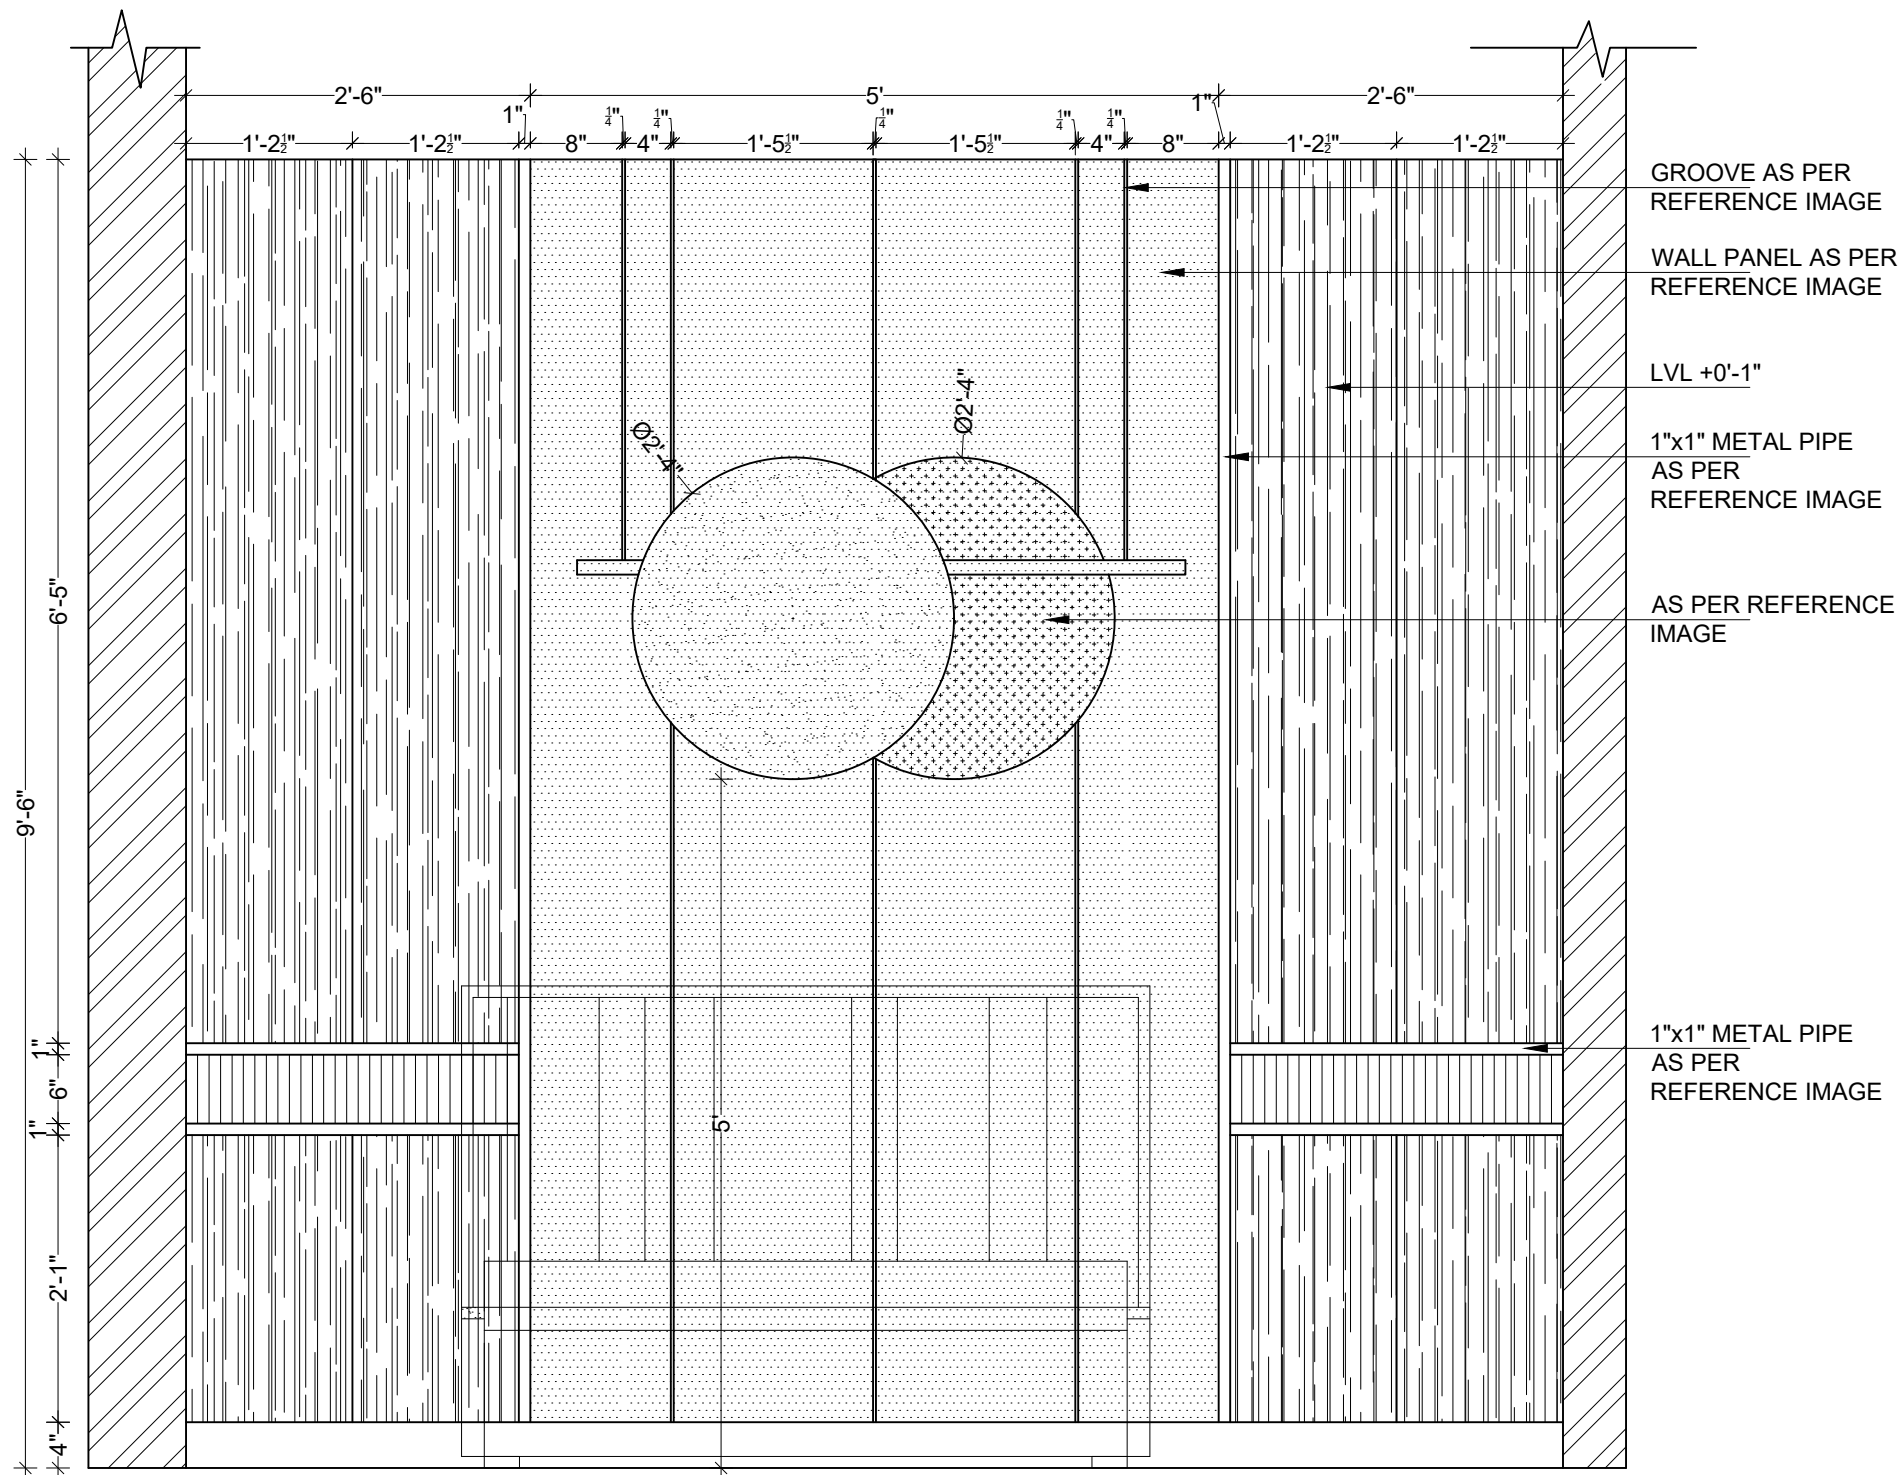

ELEVATION

REFERENCE IMAGE

DELUSION INTERIO
DESIGN | DECOR | DETAIL

DELUSION INTERIO PVT. LTD., GMS ROAD, DEHRADUN

CLIENT NAME:
Mr. Akhilesh Chaudhary

PROJECT:
Proposed Residence

PROPORTION:
NOT TO SCALE

DRAWING:
KIDS BEDROOM BED BACK PANEL