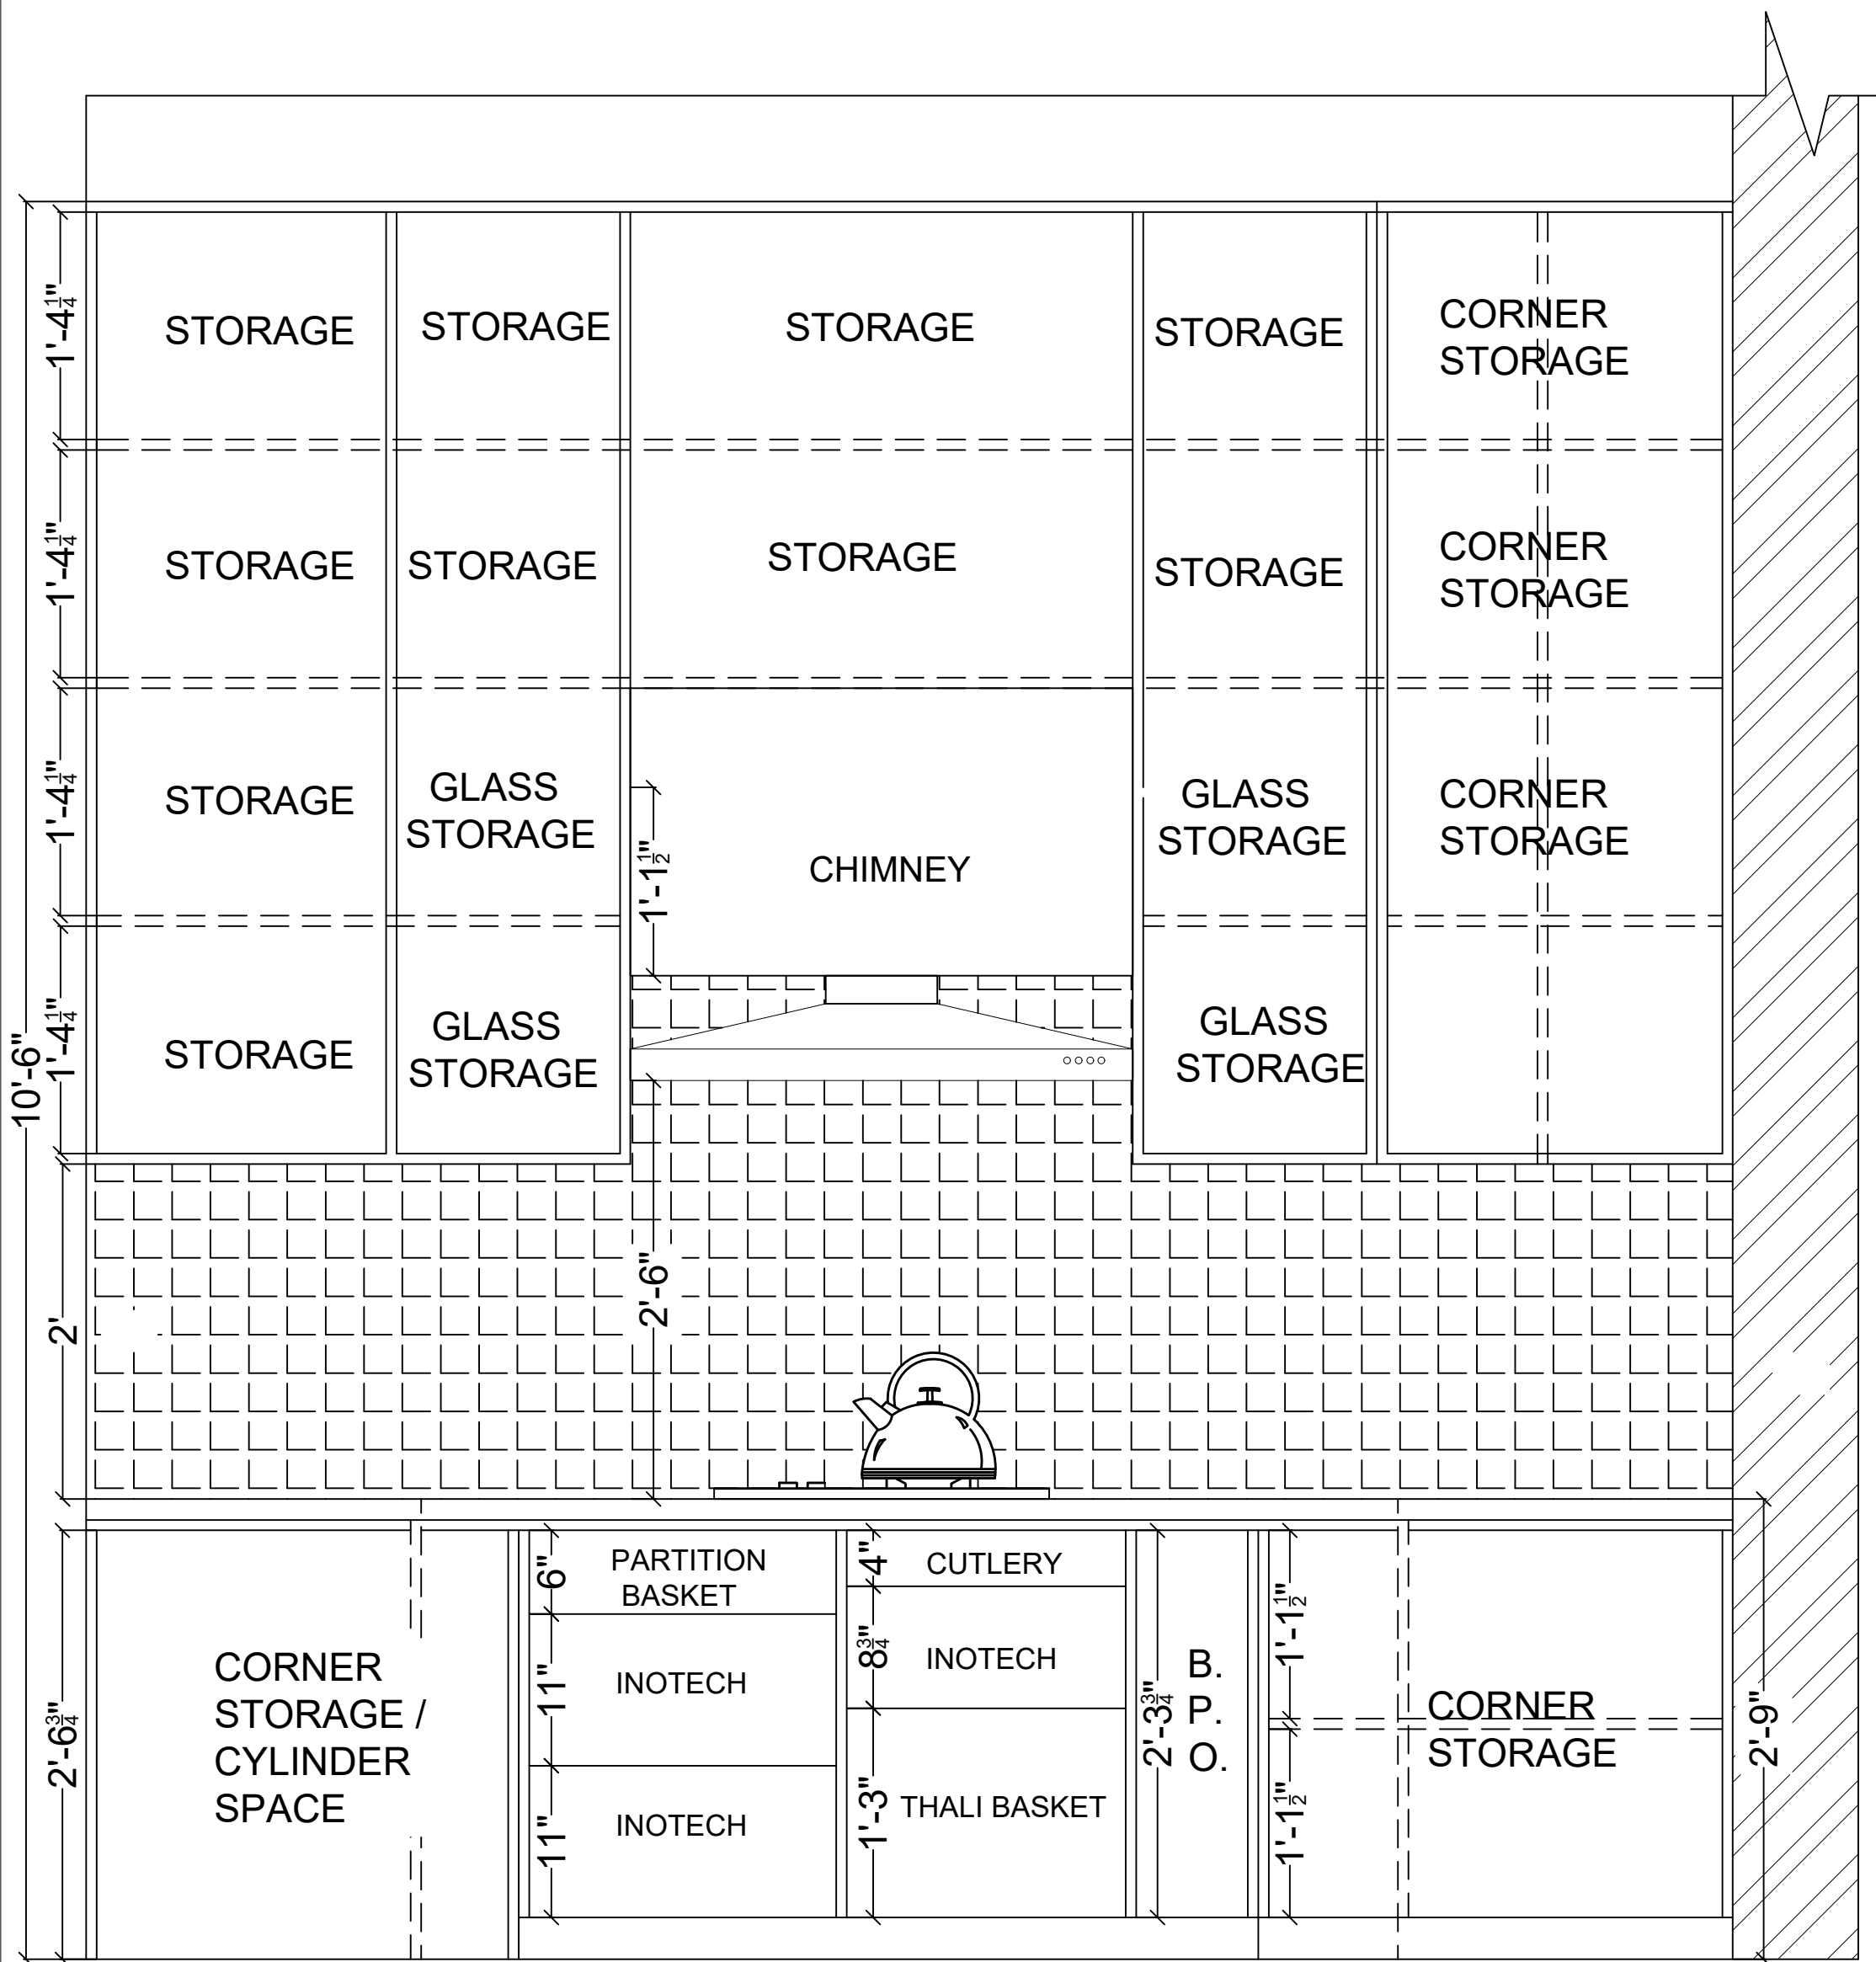

ELEVATION C G.F

DELUSION INTERIO
DESIGN | DECOR | DETAIL

DELUSION INTERIO PVT. LTD., GMS ROAD, DEHRADUN

CLIENT NAME:
Mr. Akhilesh Chaudhary

PROJECT:
Proposed Residence

PROPORTION:
NOT TO SCALE

DRAWING:
Kitchen Elevation