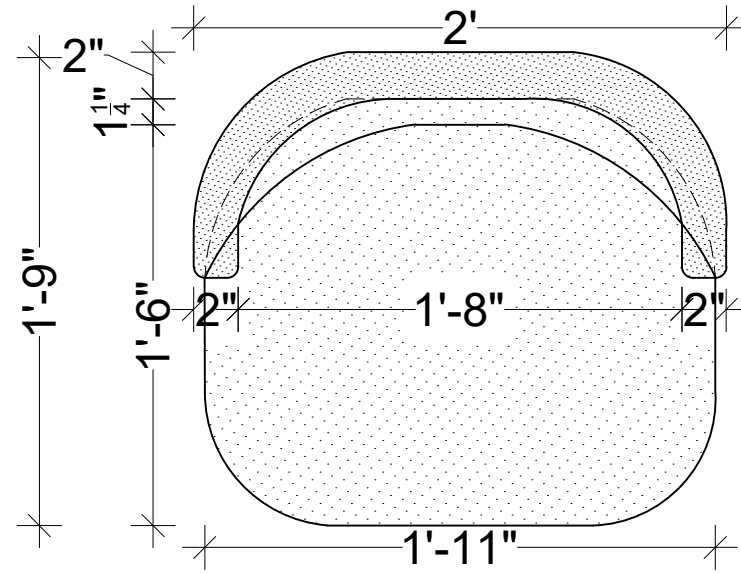

LVL +0'-1"

LVL +1'-3"

ELEVATION

REFERENCE IMAGE

DELUSION INTERIO
DESIGN | DECOR | DETAIL

DELUSION INTERIO PVT. LTD., GMS ROAD, DEHRADUN

CLIENT NAME:
Mr. Akhilesh Chaudhary

PROJECT:
Proposed Residence

PROPORTION:
NOT TO SCALE

DRAWING:
HALL / DINING AREA TV PANEL

PLAN

FRONT ELEVATION

SIDE ELEVATION

REFERENCE IMAGE

1 1/2" DIA. AS PER REFERENCE IMAGE

1" DIA. AS PER REFERENCE IMAGE