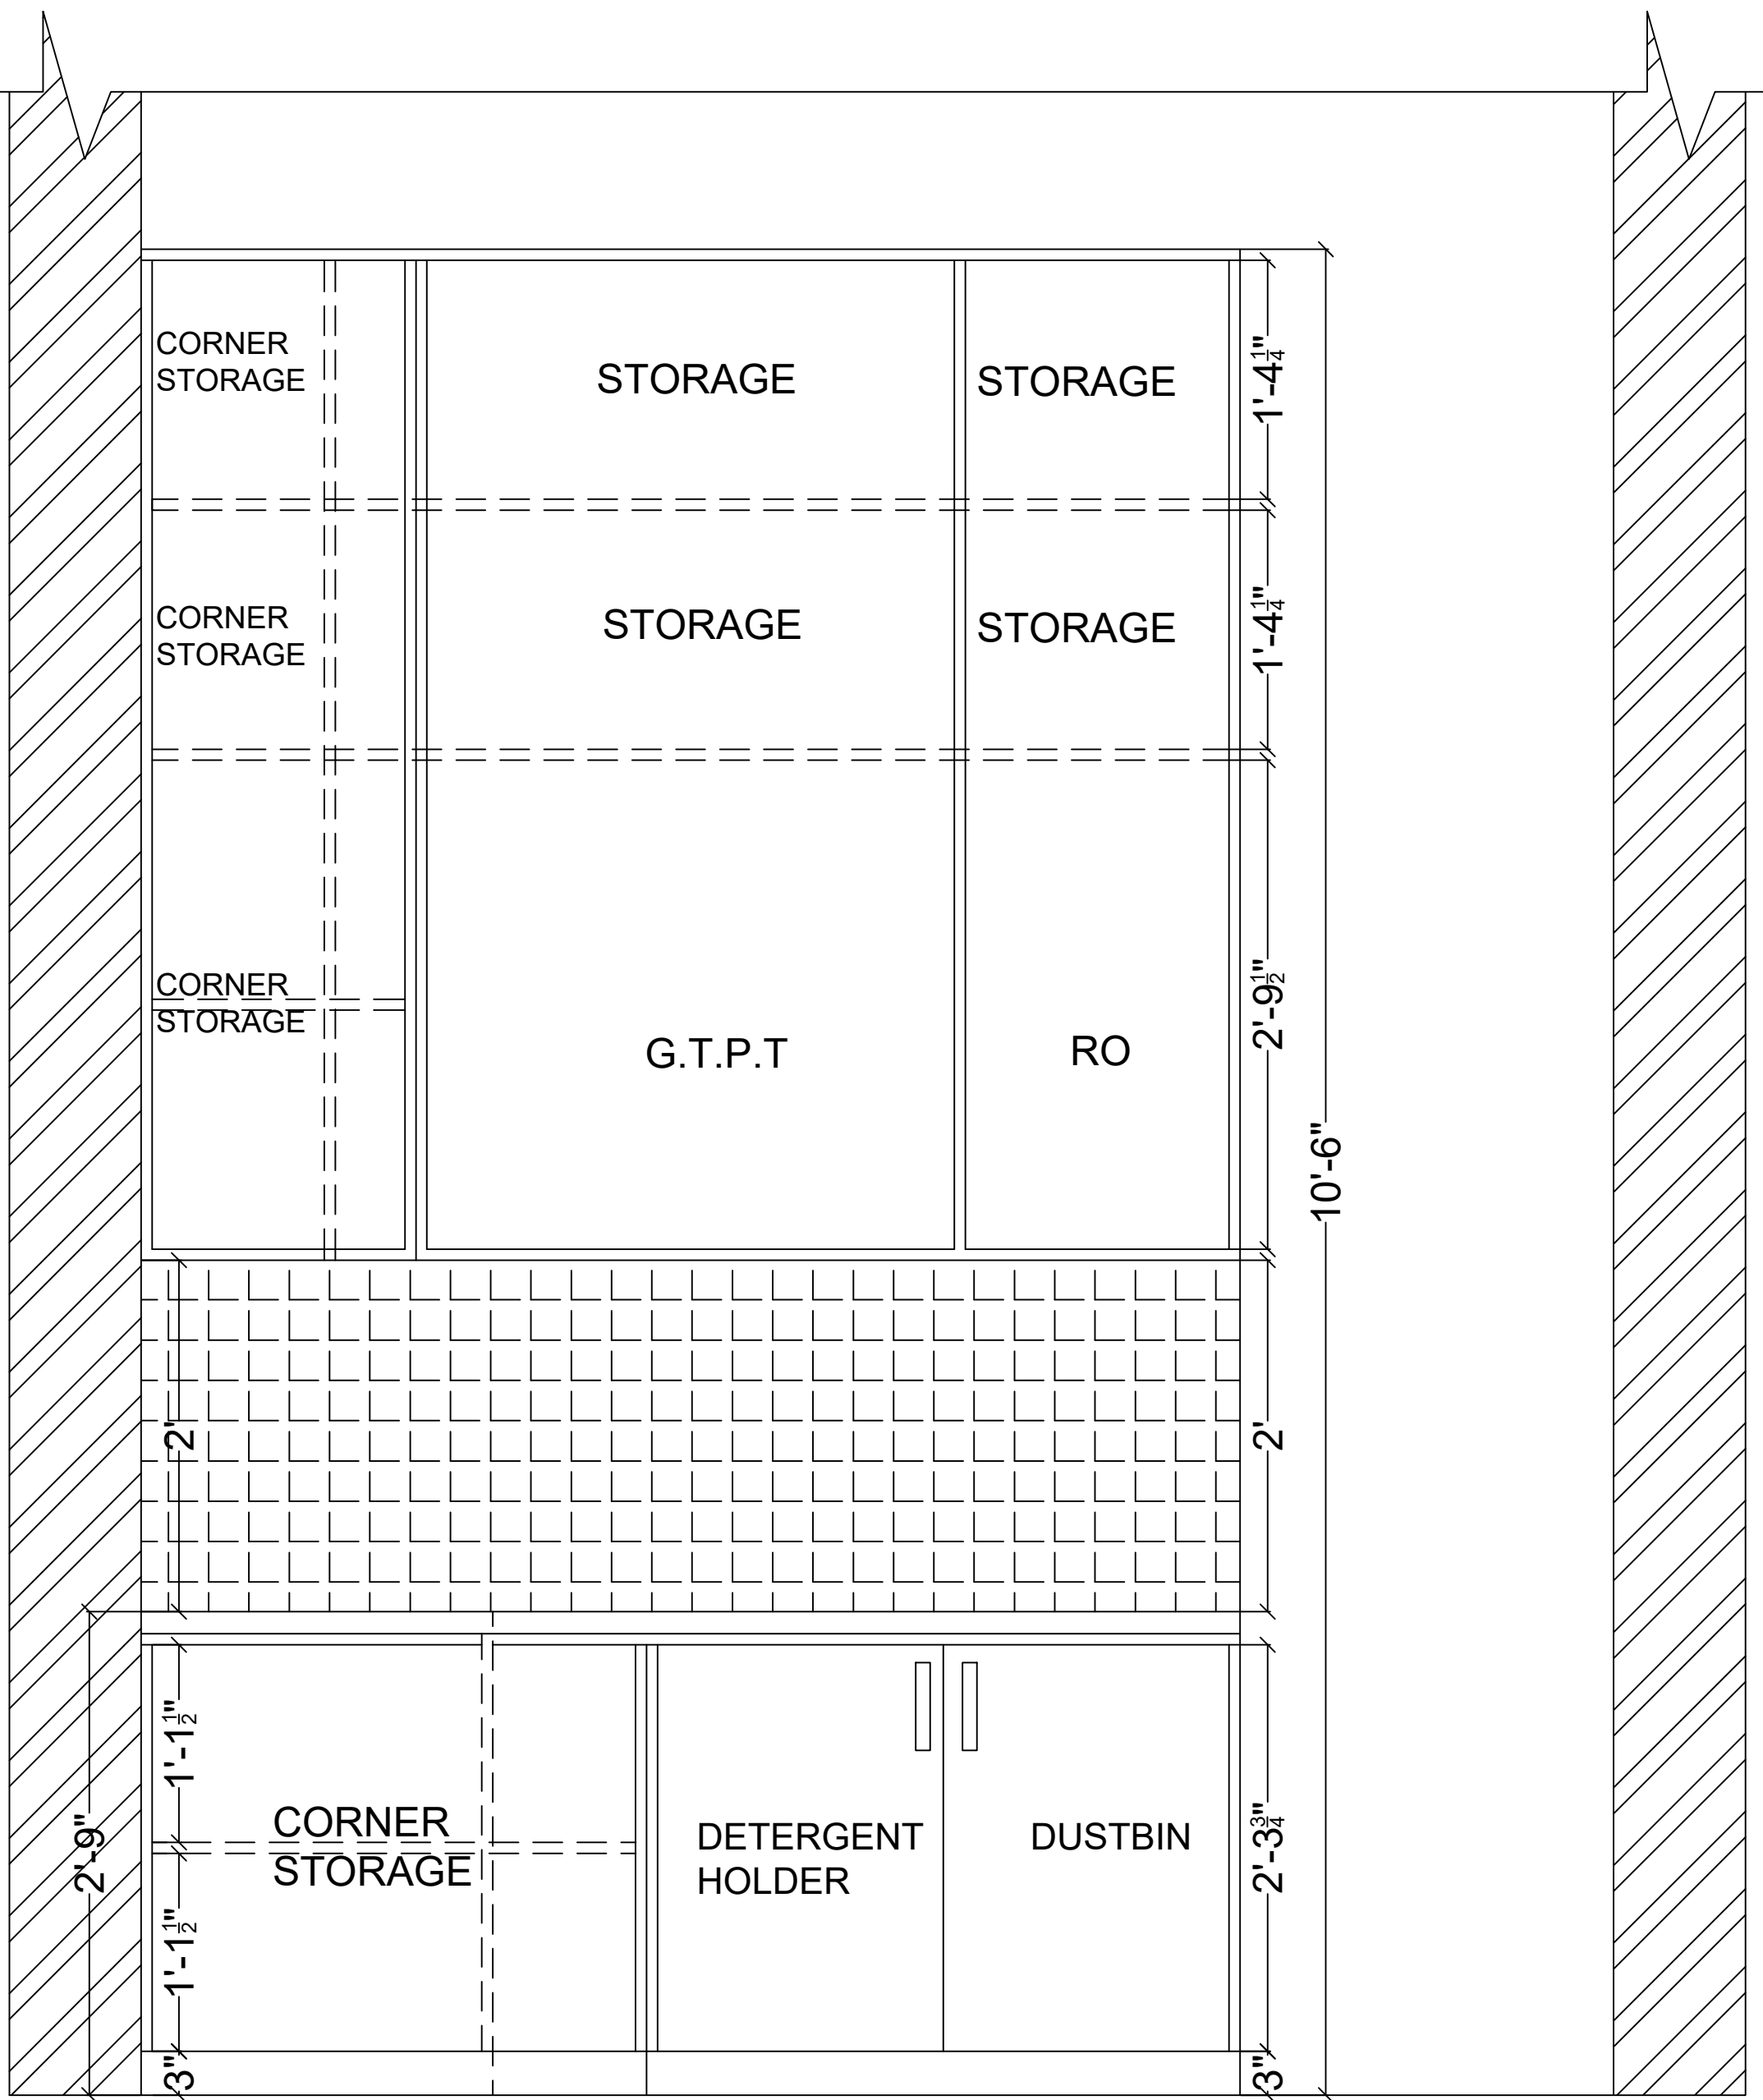

ELEVATION A G.F

DELUSION INTERIO
DESIGN | DECOR | DETAIL

DELUSION INTERIO PVT. LTD., GMS ROAD, DEHRADUN

CLIENT NAME:
Mr. Akhilesh Chaudhary

PROJECT:
Proposed Residence

PROPORTION:
NOT TO SCALE

DRAWING:
Kitchen Elevation